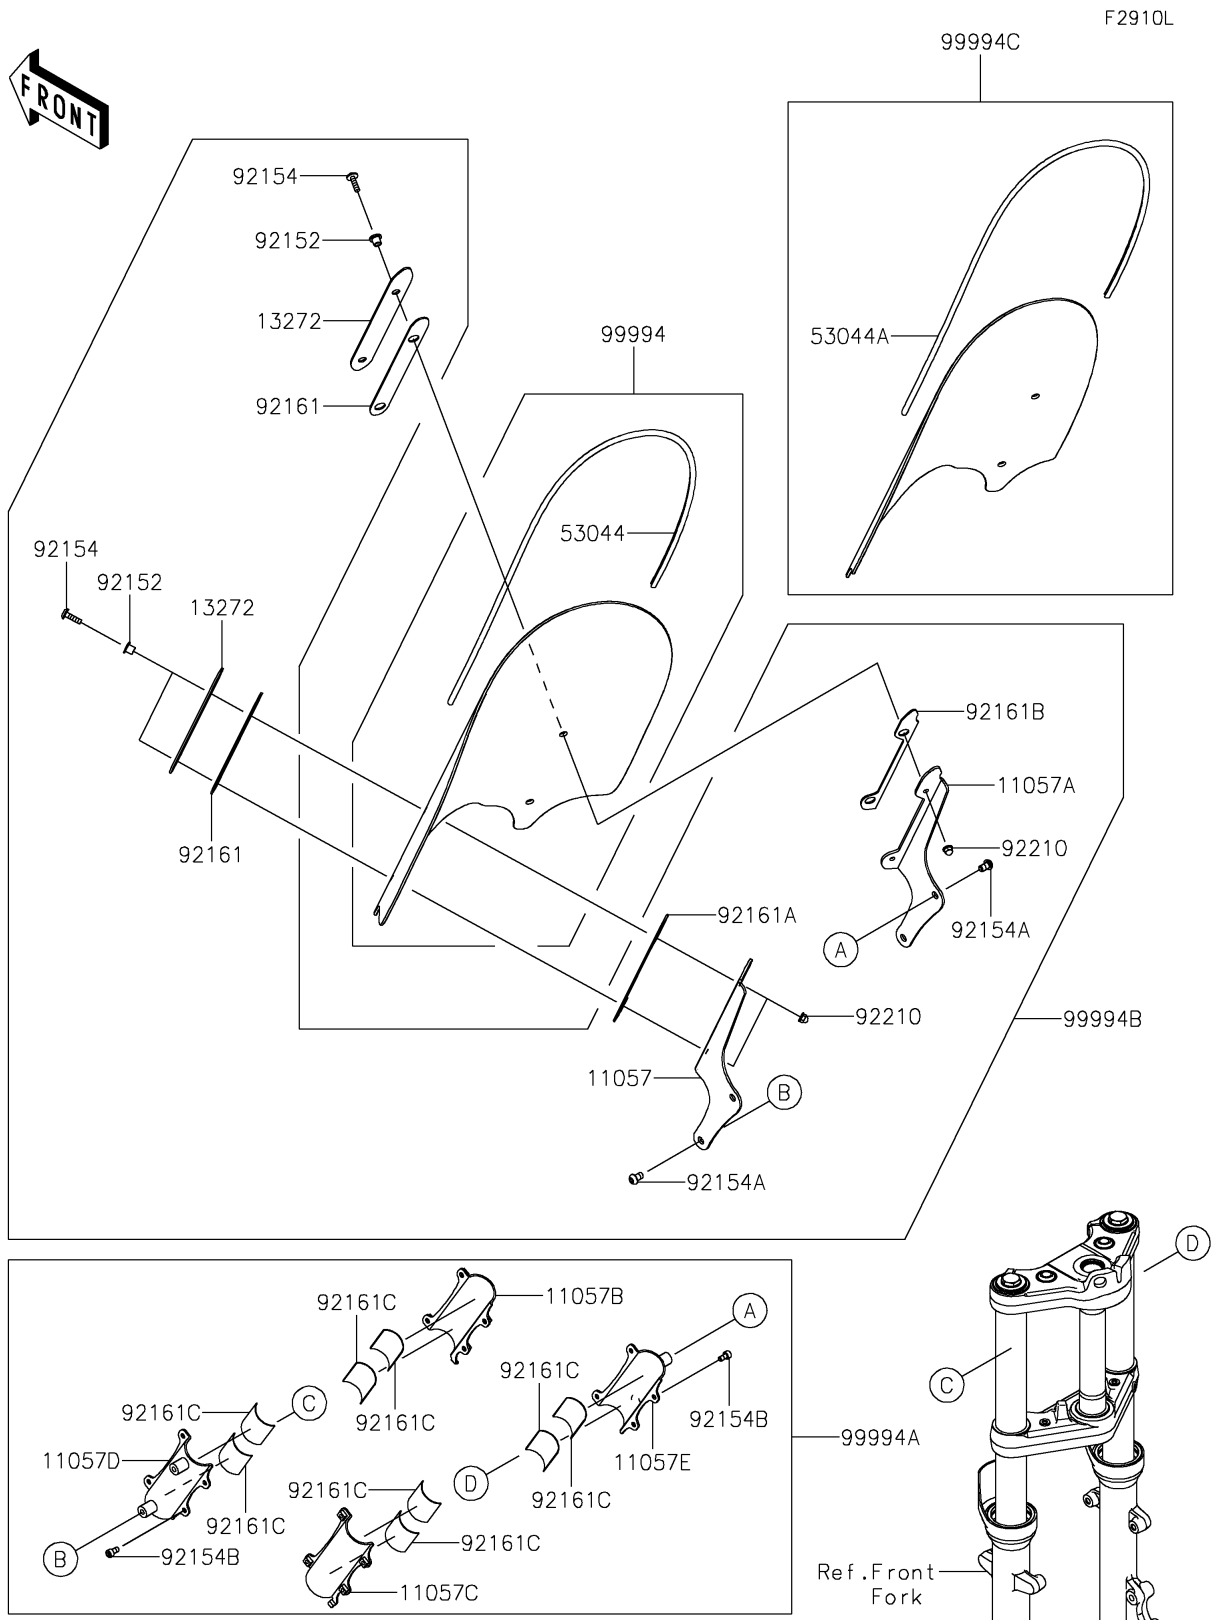

2025 Vulcan S

PARTS DIAGRAM

Accessory(Windshield)

2025 Vulcan S

PARTS LIST

Accessory(Windshield)

ITEM NAME	PART NUMBER	QUANTITY
BRACKET,LH (Ref # 11057)	11057-0212	1
BRACKET,RH (Ref # 11057A)	11057-0213	1
BRACKET,LH,INNER (Ref # 11057B)	11057-0215	1
BRACKET,RH,INNER (Ref # 11057C)	11057-0217	1
BRACKET,LH,OUTER (Ref # 11057D)	11057-0857	1
BRACKET,RH,OUTER (Ref # 11057E)	11057-0858	1
PLATE (Ref # 13272)	13272-2181	2
TRIM (Ref # 53044)	53044-0606	1
TRIM,WINDSHIELD,SHORT TYPE (Ref # 53044A)	53044-1272	1
COLLAR,6.8X10X10.9 (Ref # 92152)	92152-2261	4
BOLT,SOCKET,6X22 (Ref # 92154)	92154-0787	4
BOLT,SOCKET,8X14 (Ref # 92154A)	92154-1032	4
BOLT-SOCKET,6X12 (Ref # 92154B)	92154-2688	8
DAMPER (Ref # 92161)	92161-1862	2
DAMPER (Ref # 92161A)	92161-1863	1
DAMPER (Ref # 92161B)	92161-1864	1
DAMPER,60X140X1 (Ref # 92161C)	92161-1868	8
NUT,CAP,6MM (Ref # 92210)	92210-0322	4
KIT,WINDSHIELD LARGE W/O KQR (Ref # 99994)	99994-0823	1
KIT-ACCESSORY,WSHLD-BKT(F/F) (Ref # 99994A)	99994-0824	1
KIT-ACCESSORY,WSHLD-BKT (Ref # 99994B)	99994-0825	1
KIT,WINDSHIELD MEDIUM W/O KQR (Ref # 99994C)	99994-0828	1