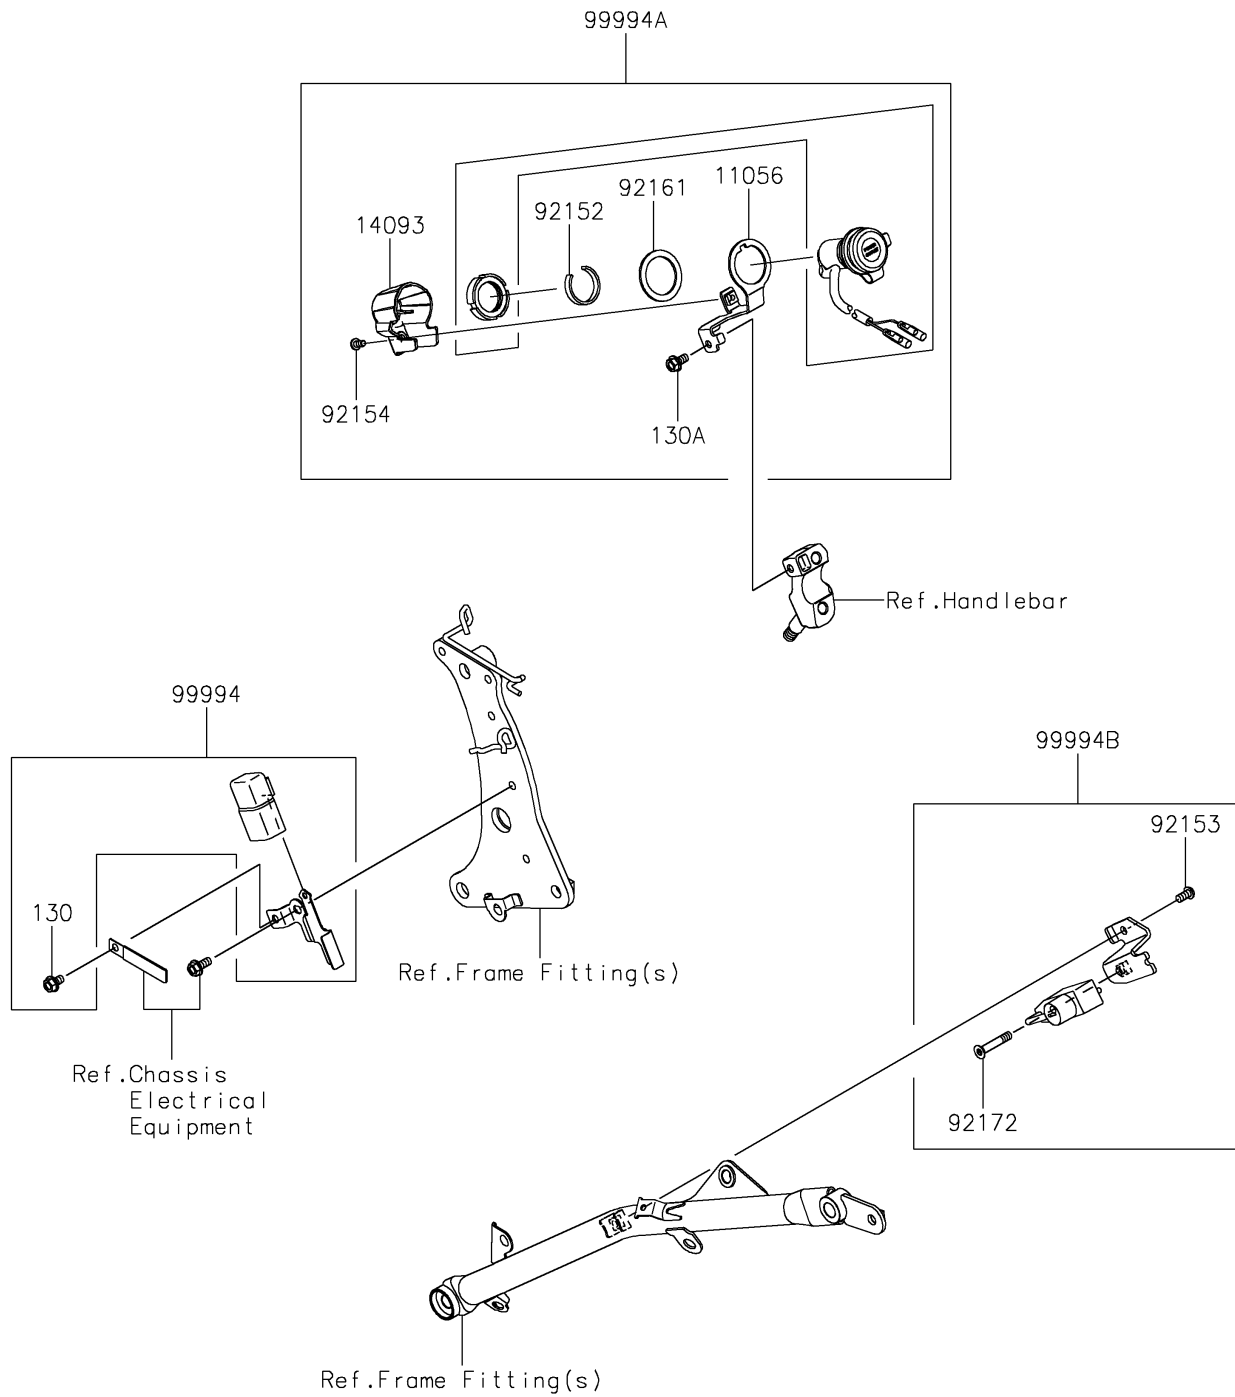

2023 VULCAN® S PARTS DIAGRAM

Accessory(Helmet Lock etc.)

F2910C

2023 VULCAN® S PARTS LIST

Accessory(Helmet Lock etc.)

ITEM NAME	PART NUMBER	QUANTITY
BRACKET (Ref # 11056)	11056-7538	1
COVER,SOCKET (Ref # 14093)	14093-0212	1
COLLAR (Ref # 92152)	92152-2135	1
BOLT,6X12 (Ref # 92153)	92153-0906	1
BOLT,SOCKET,5X10 (Ref # 92154)	92154-1292	1
DAMPER (Ref # 92161)	92161-1789	1
SCREW,HEXLOBE,6X35 (Ref # 92172)	92172-0835	1
KIT-ACCESSORY,RELAY (Ref # 99994)	99994-0510	1
KIT-ACCESSORY,DC SOCKET (Ref # 99994A)	99994-0541	1
KIT-ACCESSORY,HELMET LOCK (Ref # 99994B)	99994-0880	1
BOLT-FLANGED,6X10 (Ref # 130)	130AA0610	1
BOLT-FLANGED,6X12 (Ref # 130A)	130BB0612	1