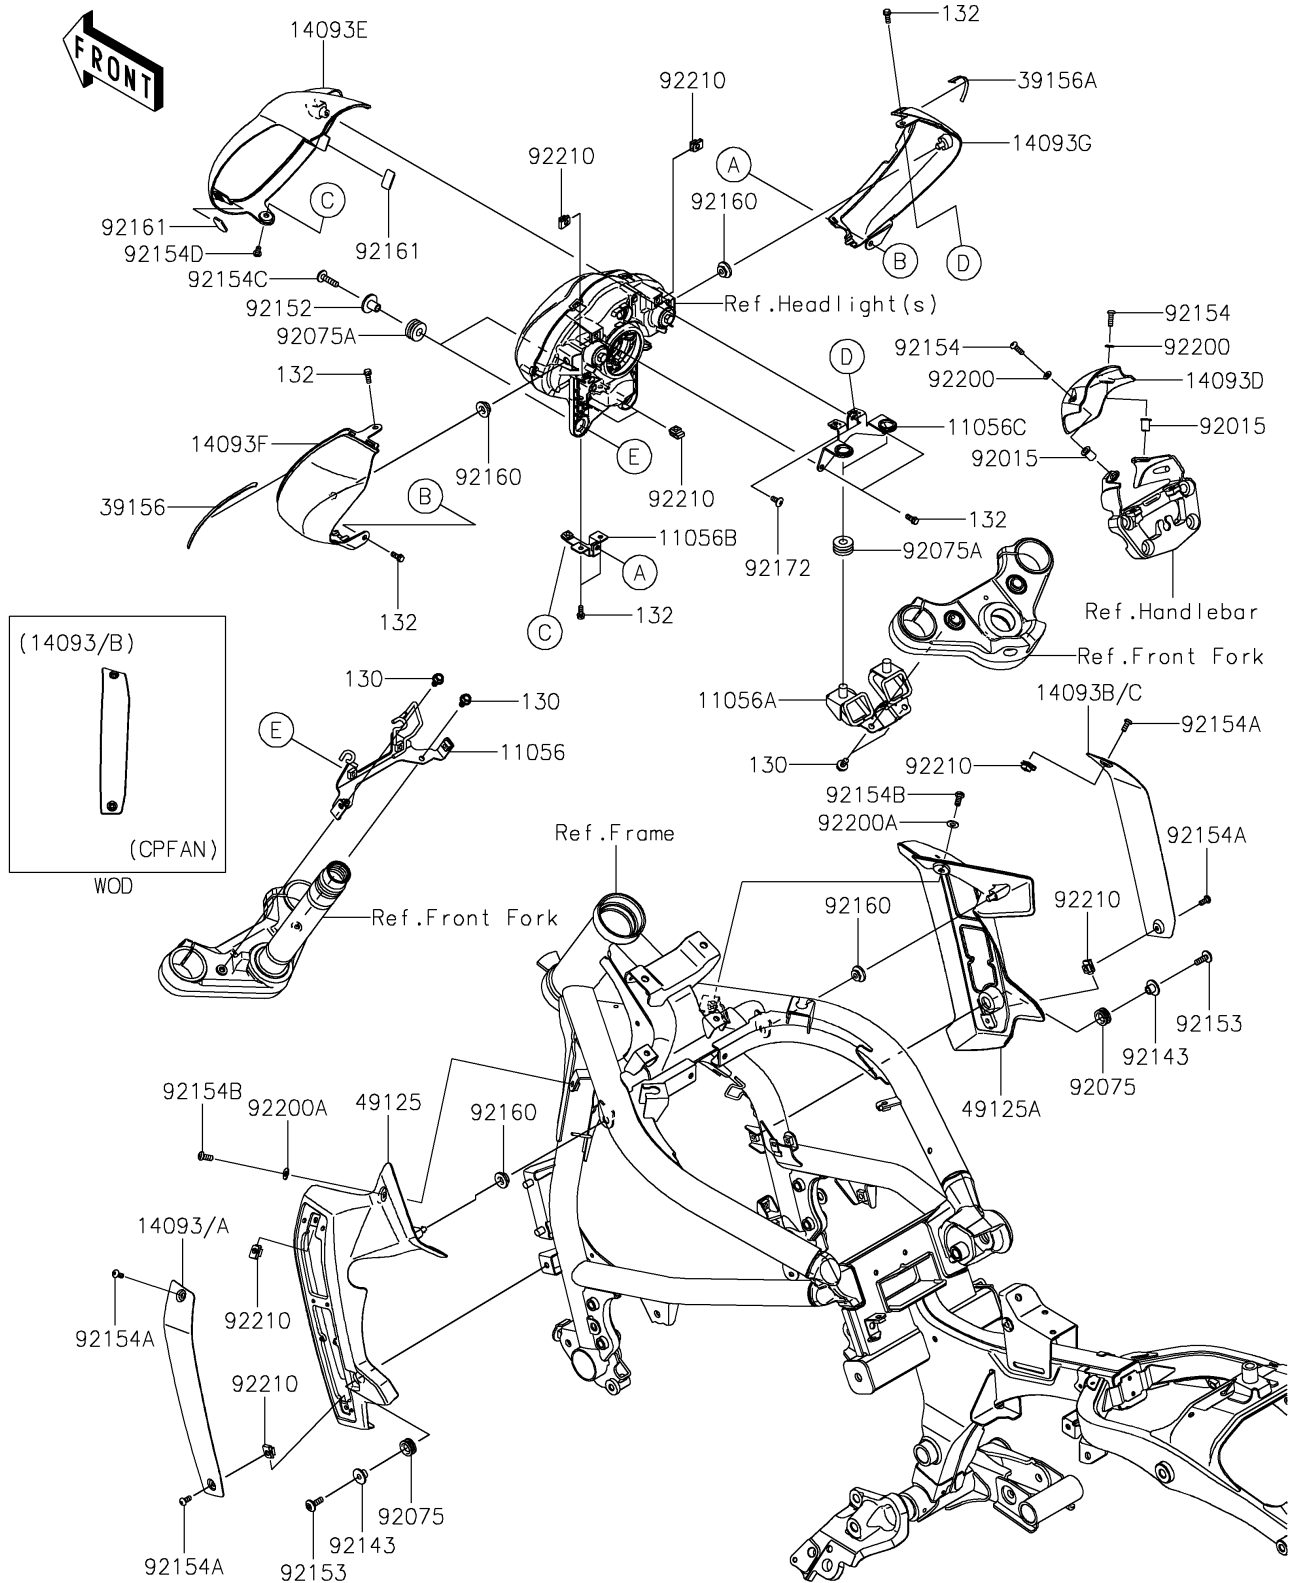

2023 VULCAN® S PARTS DIAGRAM

Cowling

F2871

2023 VULCAN® S PARTS LIST

Cowling

ITEM NAME	PART NUMBER	QUANTITY
BRACKET,HEAD LAMP,LWR (Ref # 11056)	11056-4110	1
BRACKET,HEAD LAMP,UPP (Ref # 11056A)	11056-4380	1
BRACKET,HEAD LAMP COVER,LWR (Ref # 11056B)	11056-4384	1
BRACKET,HEAD LAMP COVER,UPP (Ref # 11056C)	11056-4385	1
COVER,SHROUD,LH,P.M.S.GREEN (Ref # 14093)	14093-0113-69D	1
COVER,SHROUD,LH,EBONY (Ref # 14093A)	14093-0113-H8	1
COVER,SHROUD,RH,P.M.S.GREEN (Ref # 14093B)	14093-0114-69D	1
COVER,SHROUD,RH,EBONY (Ref # 14093C)	14093-0114-H8	1
COVER,METER (Ref # 14093D)	14093-0128	1
COVER,HEAD LAMP,EBONY (Ref # 14093E)	14093-0339-H8	1
COVER,HEAD LAMP,LH,F.EBONY (Ref # 14093F)	14093-0496-45L	1
COVER,HEAD LAMP,RH,F.EBONY (Ref # 14093G)	14093-0497-45L	1
PAD,HEAD LAMP COVER,LH (Ref # 39156)	39156-2120	1
PAD,HEAD LAMP COVER,RH (Ref # 39156A)	39156-2121	1
SHROUD,LH (Ref # 49125)	49125-0586	1
SHROUD,RH (Ref # 49125A)	49125-0587	1
NUT,WELL,5MM (Ref # 92015)	92015-1757	2
DAMPER (Ref # 92075)	92075-1634	2
DAMPER,10X24X12 (Ref # 92075A)	92075-1690	4
COLLAR (Ref # 92143)	92143-1962	2
COLLAR,6.5X24X15.3 (Ref # 92152)	92152-2106	2
BOLT,6X18 (Ref # 92153)	92153-0816	2
BOLT,SOCKET,5X16 (Ref # 92154)	92154-1470	2
BOLT,SOCKET,5X12 (Ref # 92154A)	92154-1471	4
BOLT,SOCKET,6X14 (Ref # 92154B)	92154-1512	2
BOLT,SOCKET,6X25 (Ref # 92154C)	92154-1532	2
BOLT,SOCKET,5X10 (Ref # 92154D)	92154-1547	1
DAMPER (Ref # 92160)	92160-1613	4
DAMPER,12X23 (Ref # 92161)	92161-1367	2

2023 VULCAN® S PARTS LIST

Cowling

ITEM NAME	PART NUMBER	QUANTITY
SCREW,5X12 (Ref # 92172)	92172-0821	1
WASHER,5.3X11X1 (Ref # 92200)	92200-0973	2
WASHER,6.5X14X1 (Ref # 92200A)	92200-1388	2
NUT,PLATE,5MM (Ref # 92210)	92210-0935	8
BOLT-FLANGED,6X12 (Ref # 130)	130BB0612	4
BOLT-FLANGED-SMALL,5X12 (Ref # 132)	132BB0512	7