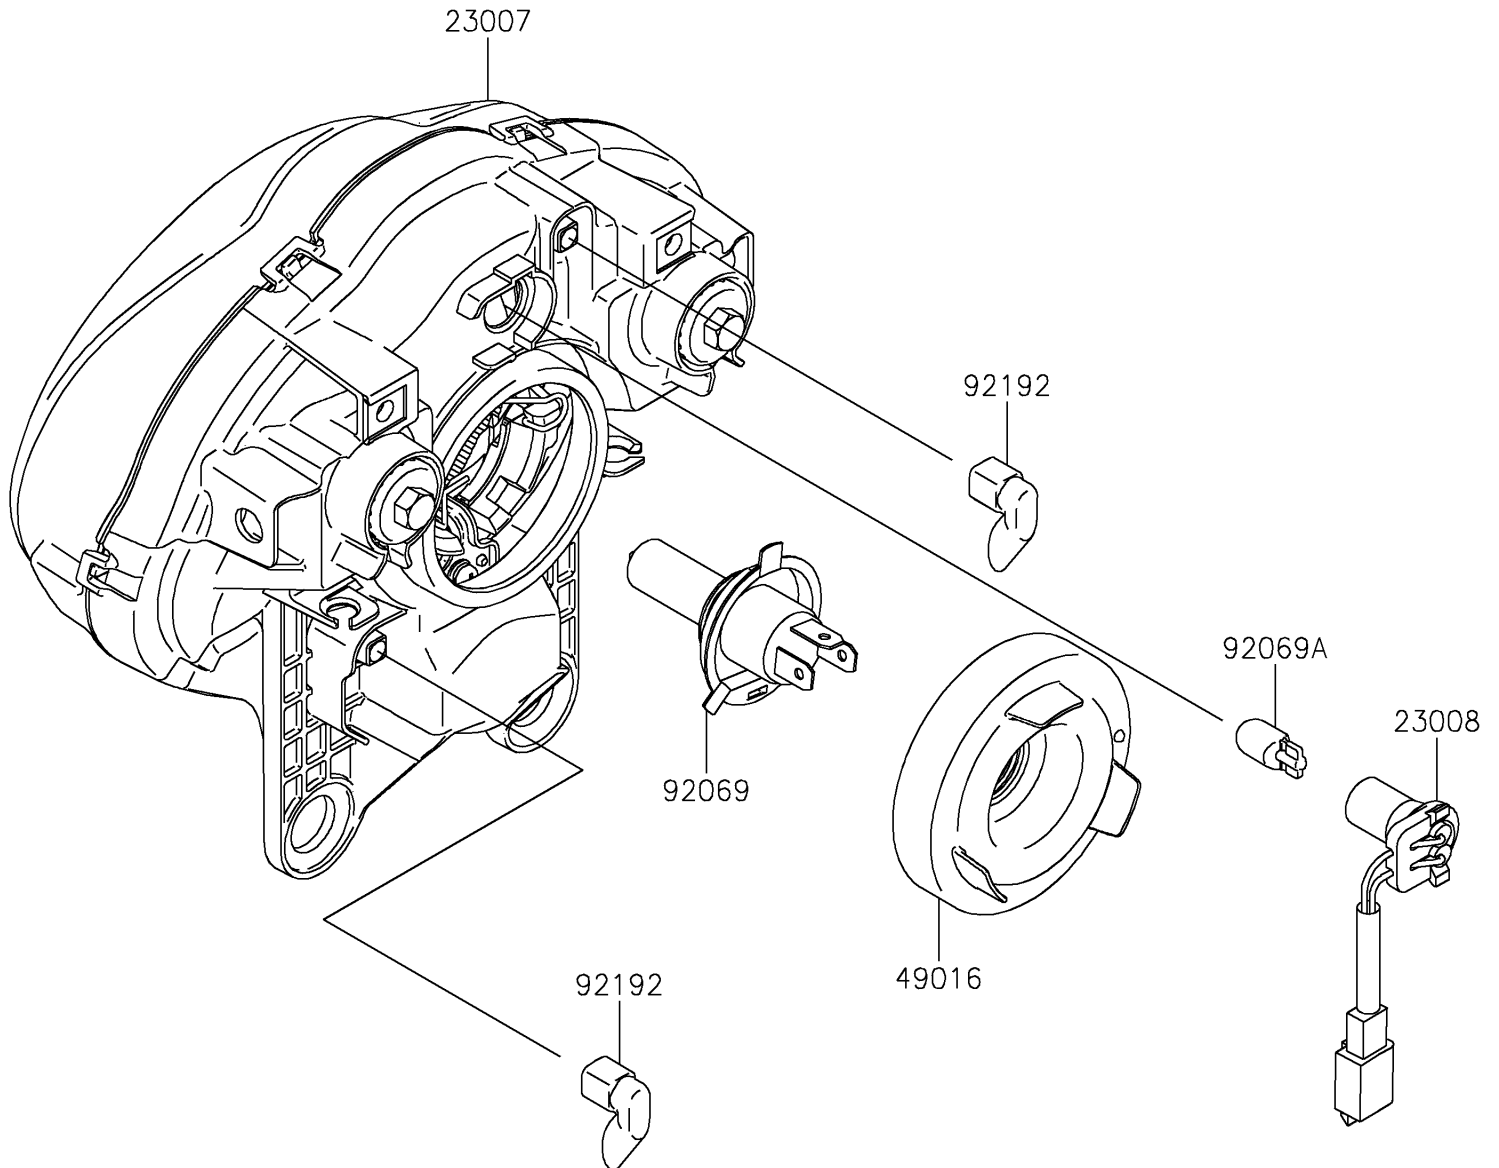

2023 Vulcan S PARTS DIAGRAM

Headlight(s)

F2710

2023 Vulcan S PARTS LIST

Headlight(s)

ITEM NAME	PART NUMBER	QUANTITY
LENS-COMP (Ref # 23007)	23007-0191	1
SOCKET-ASSY (Ref # 23008)	23008-0158	1
COVER-SEAL (Ref # 49016)	49016-0627	1
BULB,12V 60/55W,H4 (Ref # 92069)	92069-0050	1
BULB,12V 5W (Ref # 92069A)	92069-1016	1
TUBE,BREATHER (Ref # 92192)	92192-1528	2