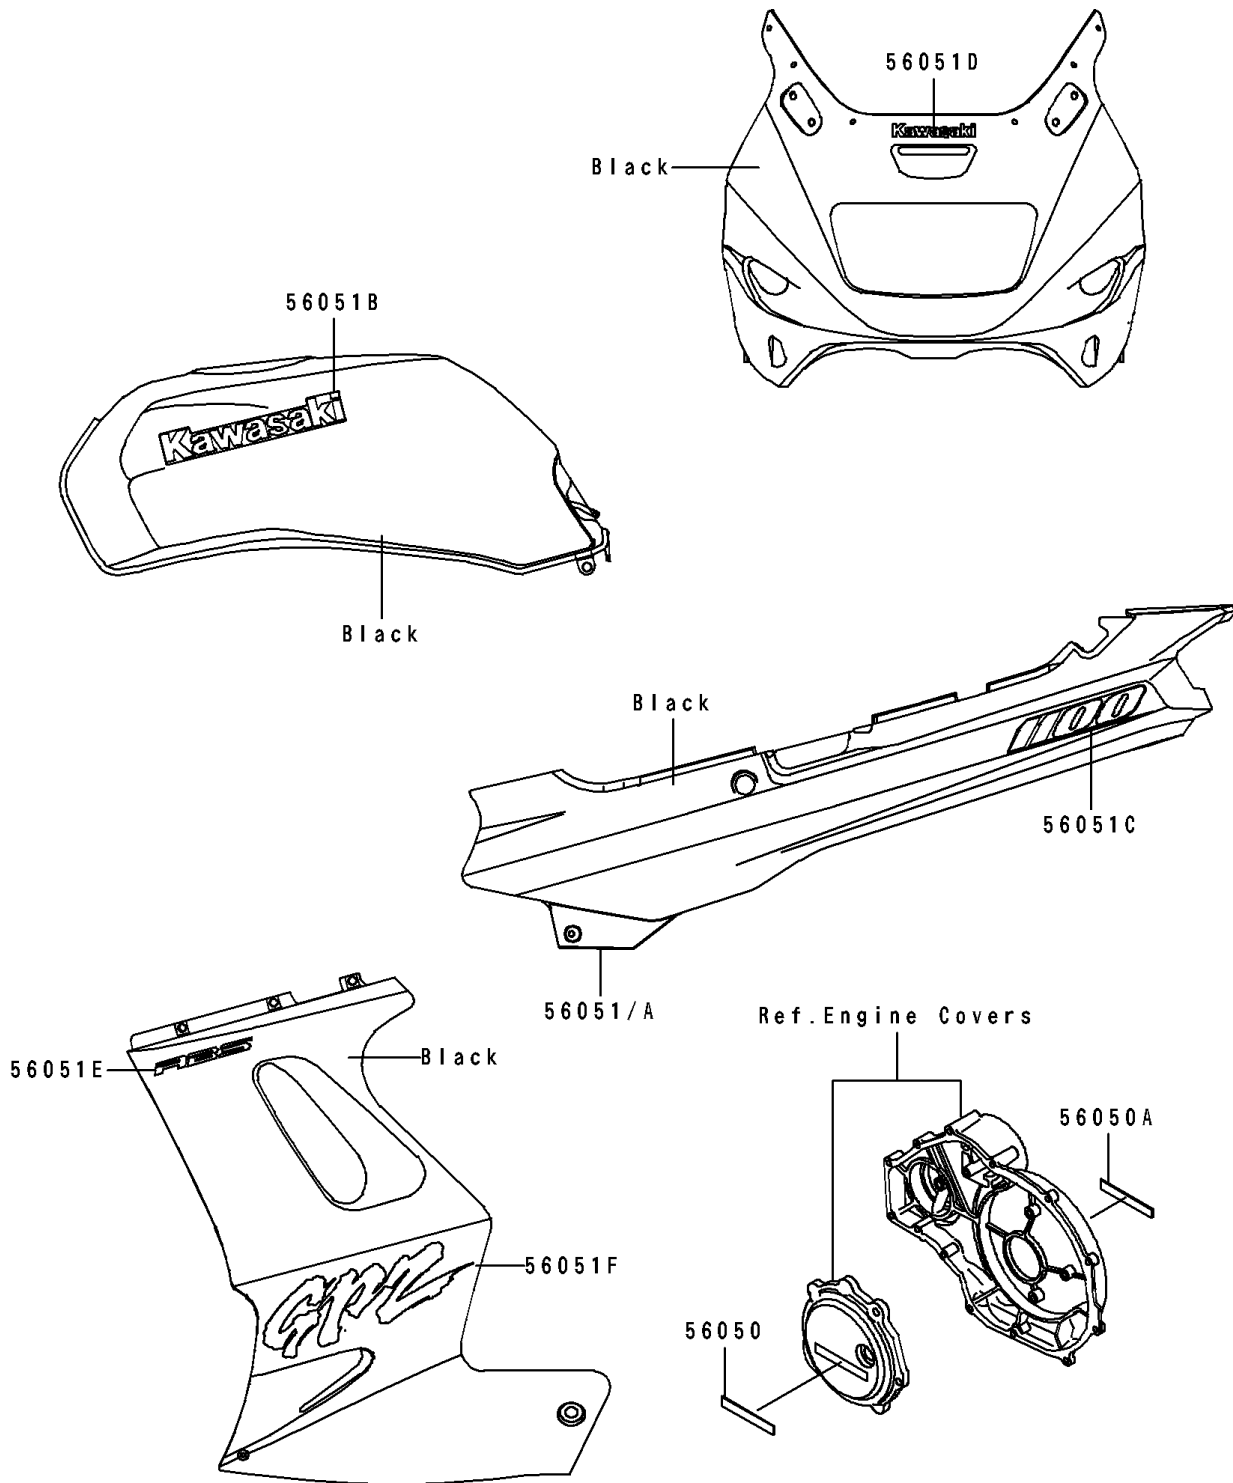

# 1996 GPZ 1100 ABS PARTS DIAGRAM

Decals

F2861

## 1996 GPZ 1100 ABS PARTS LIST

### Decals

ITEM NAME	PART NUMBER	QUANTITY
MARK,ENGINE COVER,LH (Ref # 56050)	56050-1094	1
MARK,ENGINE COVER,RH (Ref # 56050A)	56050-1095	1
MARK,SIDE COVER,LH (Ref # 56051)	56051-1269	1
MARK,SIDE COVER,RH (Ref # 56051A)	56051-1270	1
MARK,FUEL TANK,KAWASAKI (Ref # 56051B)	56051-1345	2
MARK,SIDE COVER,1100 (Ref # 56051C)	56051-1346	2
MARK,KAWASAKI (Ref # 56051D)	56051-1347	1
MARK,A.B.S. (Ref # 56051E)	56051-1348	2
MARK,LWR COWLING,GPZ (Ref # 56051F)	56051-1349	2