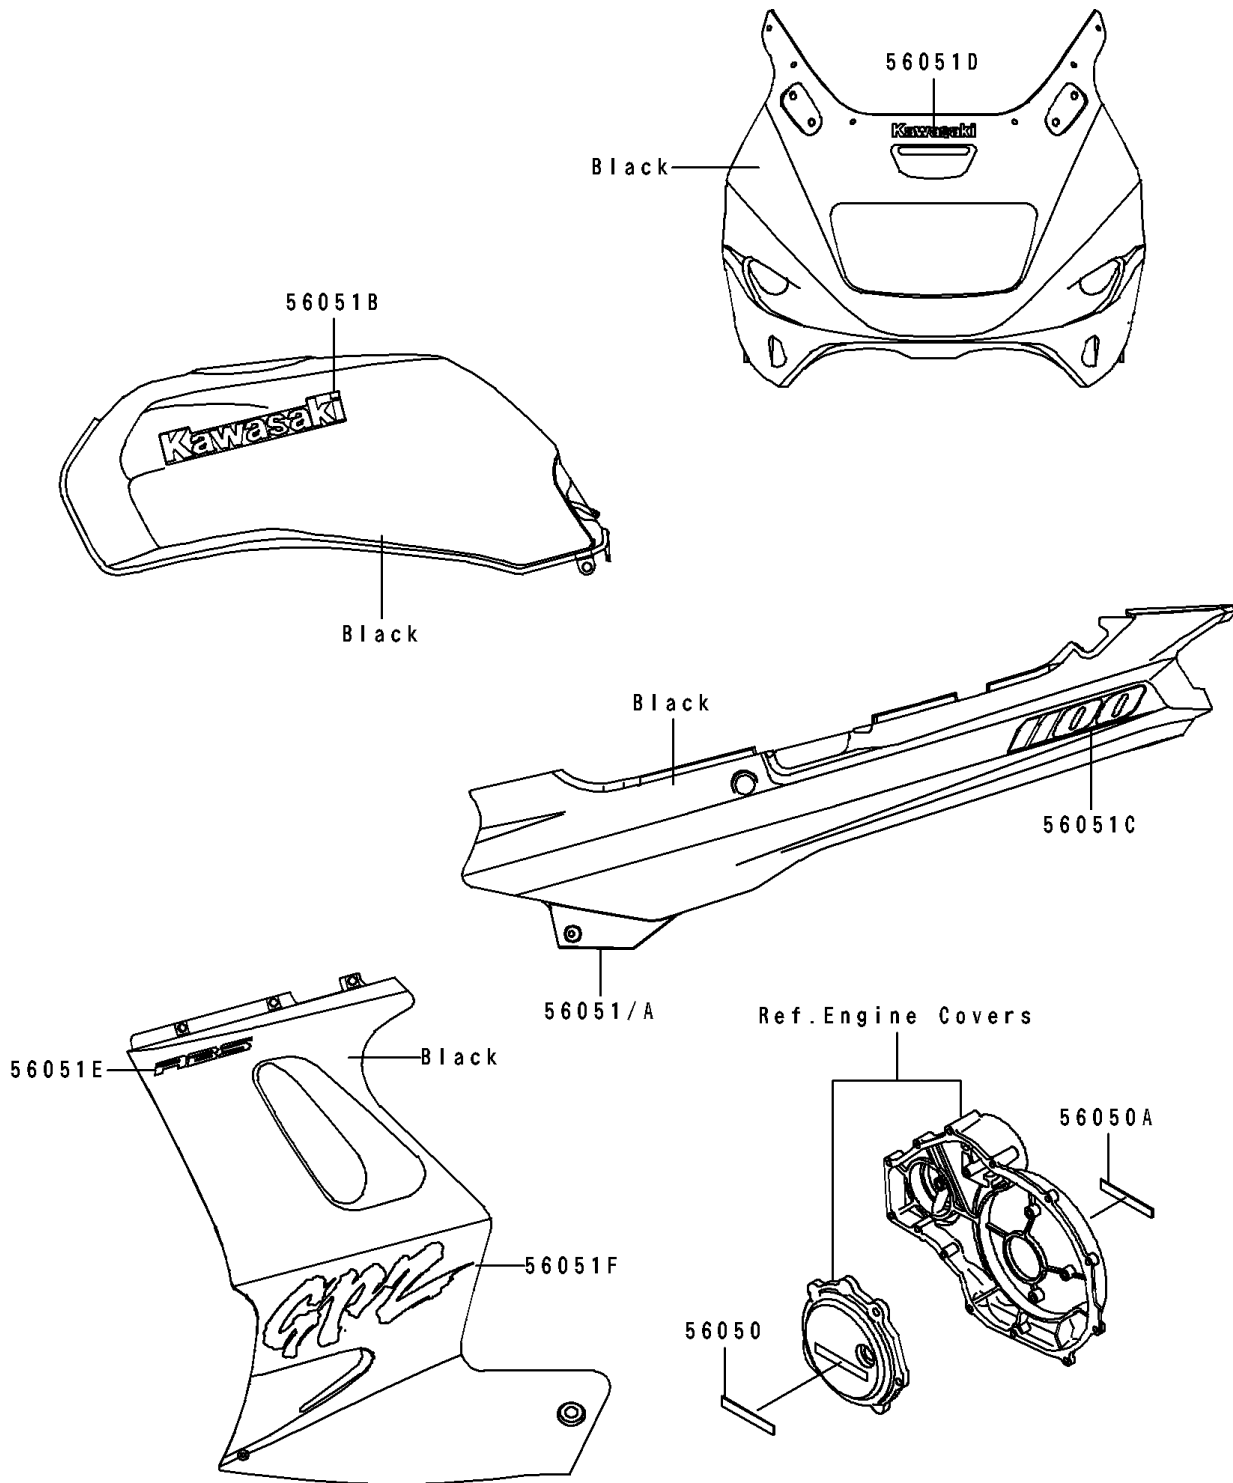

1996 GPZ 1100 ABS PARTS DIAGRAM

Decals

F2861

1996 GPZ 1100 ABS PARTS LIST

Decals

ITEM NAME	PART NUMBER	QUANTITY
MARK,ENGINE COVER,LH (Ref # 56050)	56050-1094	1
MARK,ENGINE COVER,RH (Ref # 56050A)	56050-1095	1
MARK,SIDE COVER,LH (Ref # 56051)	56051-1269	1
MARK,SIDE COVER,RH (Ref # 56051A)	56051-1270	1
MARK,FUEL TANK,KAWASAKI (Ref # 56051B)	56051-1345	2
MARK,SIDE COVER,1100 (Ref # 56051C)	56051-1346	2
MARK,KAWASAKI (Ref # 56051D)	56051-1347	1
MARK,A.B.S. (Ref # 56051E)	56051-1348	2
MARK,LWR COWLING,GPZ (Ref # 56051F)	56051-1349	2