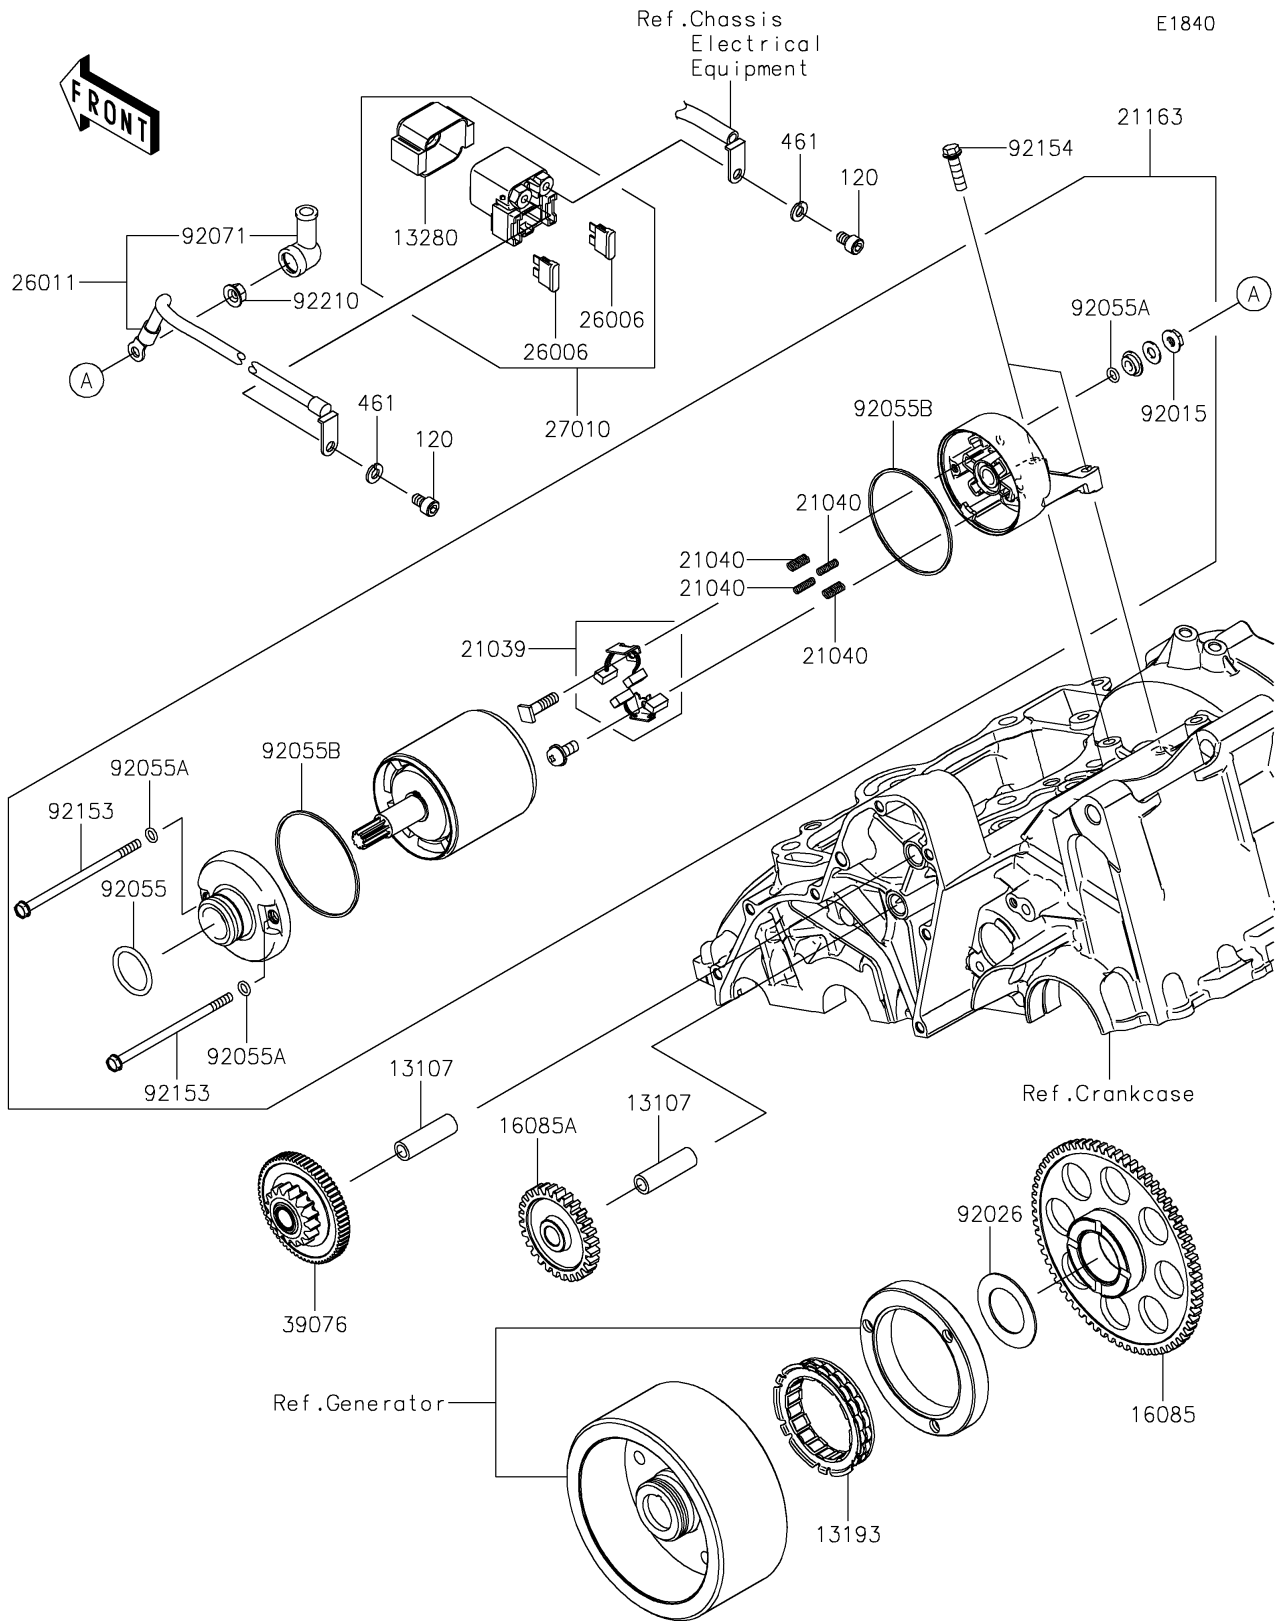

2023 VULCAN® S PARTS DIAGRAM

Starter Motor

2023 VULCAN® S PARTS LIST

Starter Motor

ITEM NAME	PART NUMBER	QUANTITY
SHAFT,IDLE GEAR (Ref # 13107)	13107-1106	2
CLUTCH-ASSY-ONEWAY (Ref # 13193)	13193-0006	1
HOLDER (Ref # 13280)	13280-0710	1
GEAR,67T (Ref # 16085)	16085-0076	1
GEAR,IDLE,28T (Ref # 16085A)	16085-0148	1
BRUSH,CARBON (Ref # 21039)	21039-0004	1
SPRING-BRUSH (Ref # 21040)	21040-0003	4
STARTER-ELECTRIC (Ref # 21163)	21163-0040	1
FUSE,BLADE,30A,GREEN (Ref # 26006)	26006-1006	2
WIRE-LEAD (Ref # 26011)	26011-0859	1
SWITCH,MAGNETIC (Ref # 27010)	27010-0709	1
LIMITER,16T&66T (Ref # 39076)	39076-0034	1
NUT,STARTER MOTOR (Ref # 92015)	92015-1476	1
SPACER,29.1X47.5X1.2 (Ref # 92026)	92026-087	1
RING-O (Ref # 92055)	92055-1276	1
RING-O,4.5X2.0 (Ref # 92055A)	92055-1370	3
RING-O,STARTER MOTOR (Ref # 92055B)	92055-1381	2
GROMMET (Ref # 92071)	92071-0024	1
BOLT (Ref # 92153)	92153-1783	2
BOLT,FLANGED,6X22 (Ref # 92154)	92154-0504	2
NUT,6MM (Ref # 92210)	92210-0188	1
BOLT-SOCKET,6X10 (Ref # 120)	120CB0610	2
WASHER-SPRING,6MM (Ref # 461)	461DB0600	2