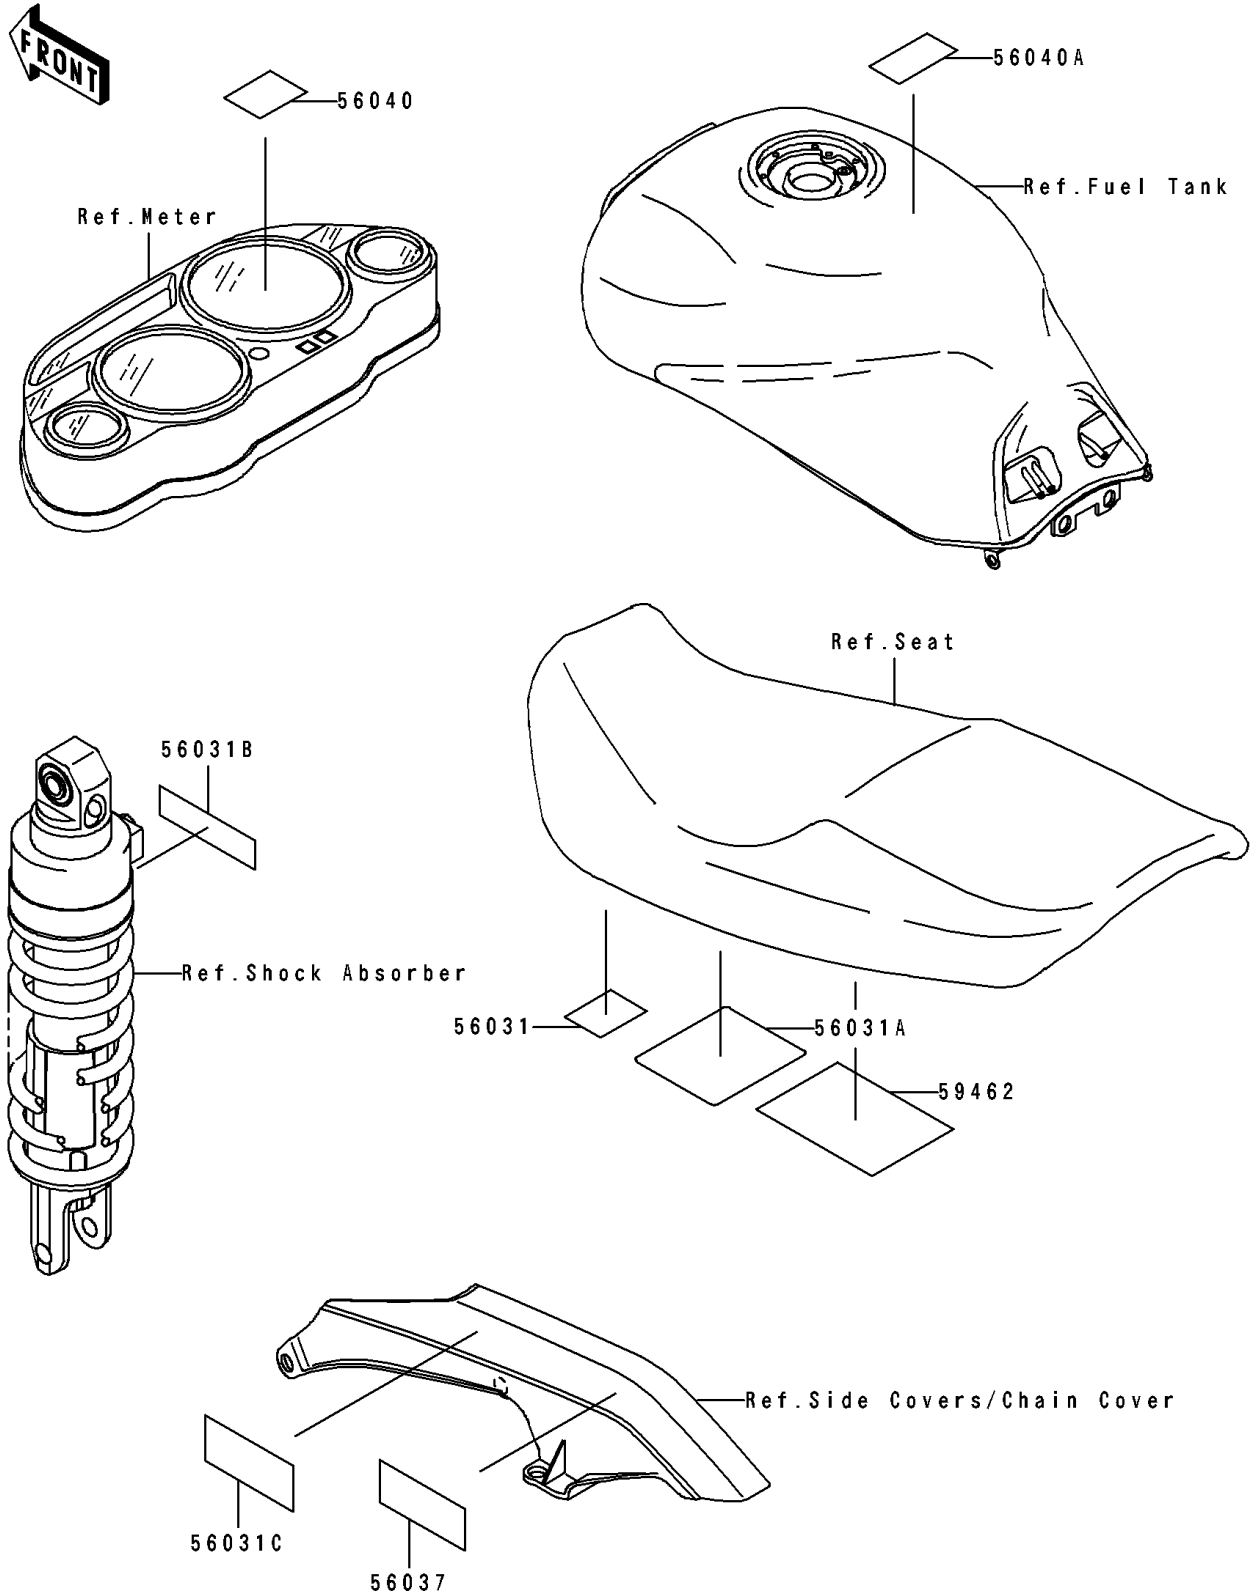

1996 GPZ 1100 ABS PARTS DIAGRAM

Labels

F2860

1996 GPZ 1100 ABS PARTS LIST

Labels

ITEM NAME	PART NUMBER	QUANTITY
LABEL-MANUAL,OIL&OIL FILTER (Ref # 56031)	56031-1727	1
LABEL-MANUAL,DAILY SAFETY (Ref # 56031A)	56031-1932	1
LABEL-MANUAL,REAR SUSPENSION (Ref # 56031B)	56031-1943	1
LABEL-MANUAL,CHAIN (Ref # 56031C)	56031-1989	1
LABEL-SPECIFICATION,TIRE&LOAD (Ref # 56037)	56037-1668	1
LABEL-WARNING,BREAK IN CAUTION (Ref # 56040)	56040-1007	1
LABEL-WARNING,EVAPO (Ref # 56040A)	56040-1121	1
LABEL-CERTIFICATION,EVAPO ROUT (Ref # 59462)	59462-1752	1