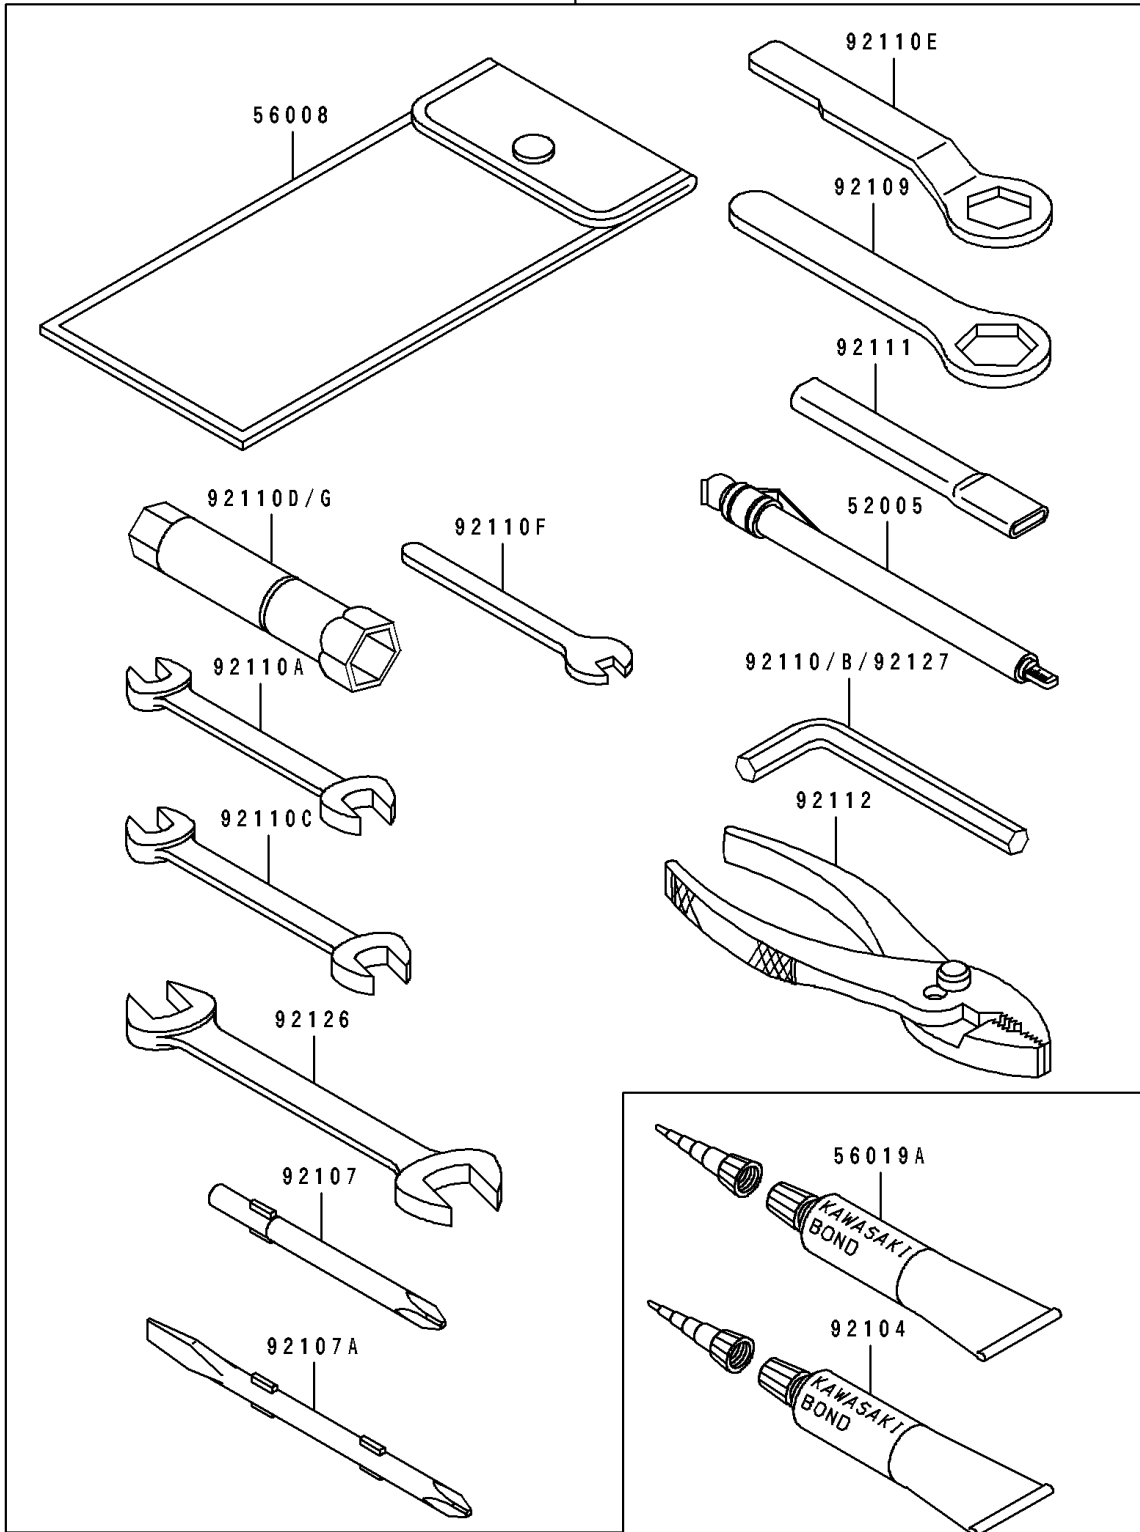

1996 GPZ 1100 ABS PARTS DIAGRAM

Owner's Tools

56007

F2810

1996 GPZ 1100 ABS PARTS LIST

Owner's Tools

ITEM NAME	PART NUMBER	QUANTITY
GAUGE,AIR,3.5KG/CM2 (Ref # 52005)	52005-1031	1
TOOL-KIT (Ref # 56007)	56007-1395	1
BAG,TOOL (Ref # 56008)	56008-006	1
THREE BOND TB1211,HT/RS,WHITE (Ref # 56019A)	56019-120	1
GASKET-LIQUID,TUBE,100G,BLACK (Ref # 92104)	92104-1003	1
TOOL-DRIVER,#3PHILLIPS (Ref # 92107)	92107-1002	1
TOOL-DRIVER,#2PHILLIPS&SLOT (Ref # 92107A)	92107-1052	1
TOOL-WRENCH,BOX END,27MM (Ref # 92109)	92109-009	1
TOOL-WRENCH,ALLEN,5MM (Ref # 92110)	92110-1015	1
TOOL-WRENCH,OPEN END,10X12 (Ref # 92110A)	92110-1038	1
TOOL-WRENCH,HOOK&BOXEND,14MM (Ref # 92110B)	92110-1040	1
TOOL-WRENCH,OPEN END,14X17 (Ref # 92110C)	92110-1045	1
TOOL-WRENCH,BOX,16MM (Ref # 92110D)	92110-1145	1
TOOL-WRENCH,BOX END,22MM (Ref # 92110E)	92110-1148	1
TOOL-WRENCH,OPEN END,6MM (Ref # 92110F)	92110-1157	1
TOOL-WRENCH,BOX,10X12 (Ref # 92110G)	92110-1171	1
TOOL-BAR,BOX END WRENCH (Ref # 92111)	92111-1052	1
TOOL-PLIERS (Ref # 92112)	92112-003	1
TOOL-WRENCH,OPEN END,8X10 (Ref # 92126)	92126-001	1
TOOL-WRENCH,ALLEN,6MM (Ref # 92127)	92127-003	1