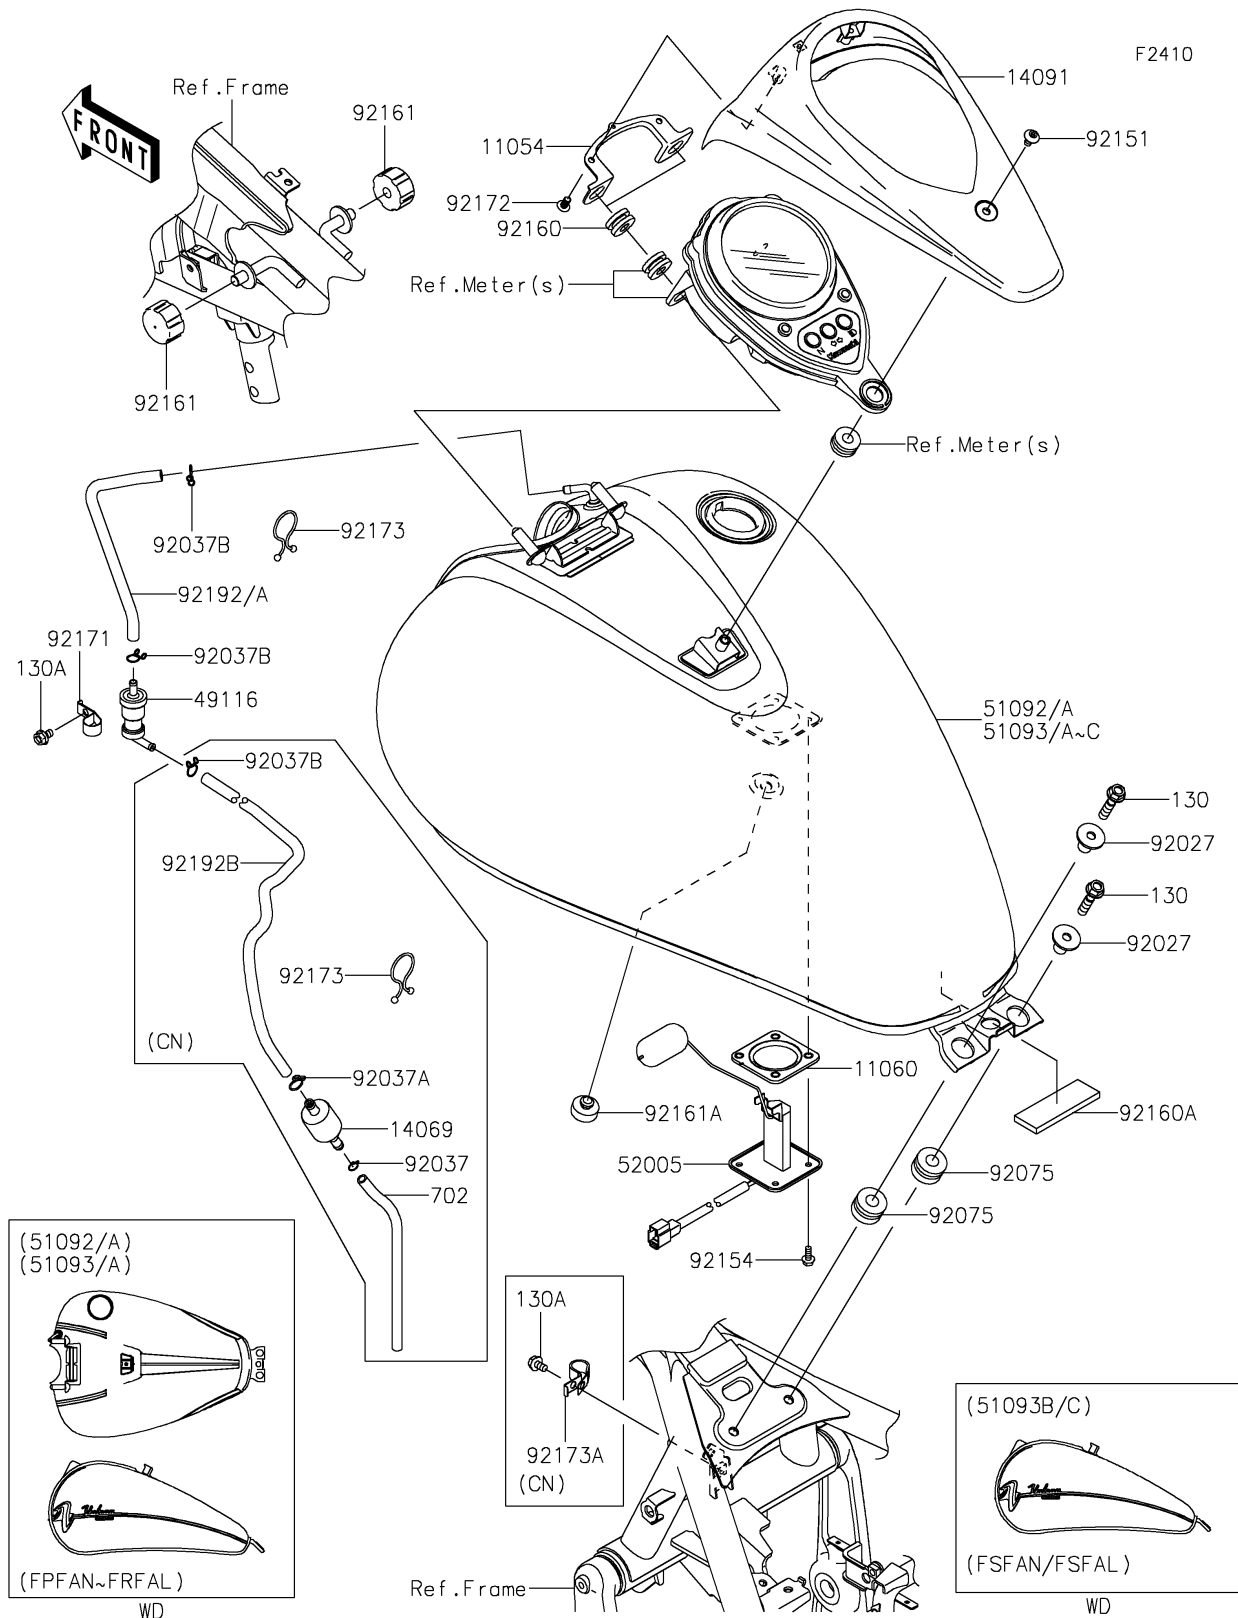

## PARTS DIAGRAM

# 2025 Vulcan 900 Custom

## PARTS LIST

### Fuel Tank

ITEM NAME	PART NUMBER	QUANTITY
BRACKET,METER,FR (Ref # 11054)	11054-0034	1
GASKET,FUEL GAUGE (Ref # 11060)	11060-1952	1
BREATHER,FUEL TANK (Ref # 14069)	14069-1004	1
COVER,METER,EBONY (Ref # 14091)	14091-1730-H8	1
VALVE-ASSY,CHECK (Ref # 49116)	49116-0014	1
TANK-COMP-FUEL,C.F.RED+EBY (Ref # 51093B)	51093-5486-827	1
TANK-COMP-FUEL,C.F.RED+EBY (Ref # 51093C)	51093-5495-827	1
GAUGE,FUEL (Ref # 52005)	52005-0718	1
COLLAR,L=19.3 (Ref # 92027)	92027-1780	2
CLAMP,TUBE (Ref # 92037)	92037-010	1
CLAMP,HOSE (Ref # 92037A)	92037-1104	1
CLAMP,TUBE (Ref # 92037B)	92037-147	2
DAMPER (Ref # 92075)	92075-1736	2
BOLT,SOCKET,6X12 (Ref # 92151)	92151-1940	1
BOLT,FLANGED,5X12 (Ref # 92154)	92154-1856	4
DAMPER (Ref # 92160)	92160-1162	2
DAMPER (Ref # 92160A)	92160-1323	1
DAMPER,FUEL TANK (Ref # 92161)	92161-0293	2
DAMPER (Ref # 92161A)	92161-1065	1
CLAMP (Ref # 92171)	92171-0595	1
SCREW,TAPPING,5X14 (Ref # 92172)	92172-0006	2
CLAMP (Ref # 92173)	92173-0848	1
CLAMP (Ref # 92173A)	92173-0925	1
TUBE,BREATHER,L=220 (Ref # 92192)	92192-1107	1
TUBE,BREATHER,BLUE,L=220 (Ref # 92192A)	92192-1108	1
TUBE,5X10X500/350 (Ref # 92192B)	92192-1129	1
BOLT-FLANGED,8X30 (Ref # 130)	130BA0830	2
BOLT-FLANGED,6X10 (Ref # 130A)	130BB0610	1
TUBE-RUBBER,6X200 (Ref # 702)	702A06200	1