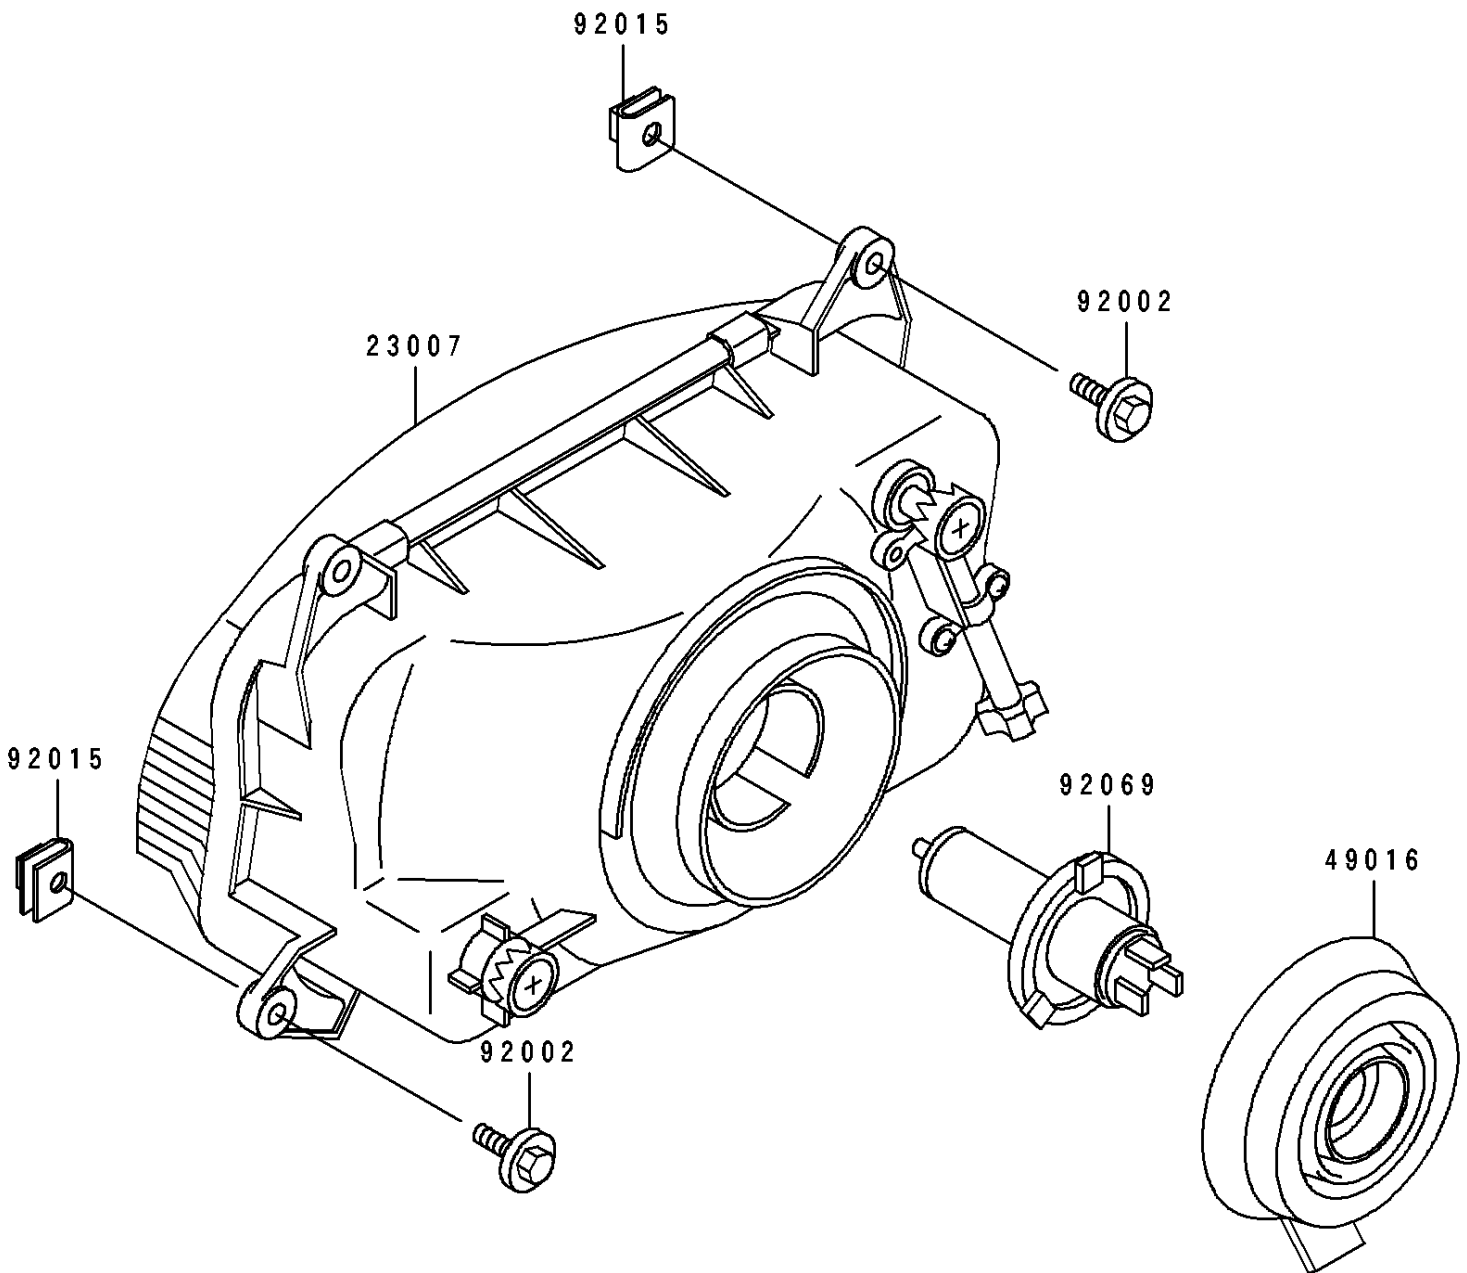

1996 GPZ 1100 ABS PARTS DIAGRAM

Headlight(s)

F2710

1996 GPZ 1100 ABS PARTS LIST

Headlight(s)

ITEM NAME	PART NUMBER	QUANTITY
LENS-COMP,HEAD LAMP (Ref # 23007)	23007-1333	1
COVER-SEAL,HEAD LAMP SOCKET (Ref # 49016)	49016-1137	1
BOLT,6X25 (Ref # 92002)	92002-1320	4
NUT,6MM (Ref # 92015)	92015-1094	4
BULB,12V 60/55W,H4 (Ref # 92069)	92069-1002	1