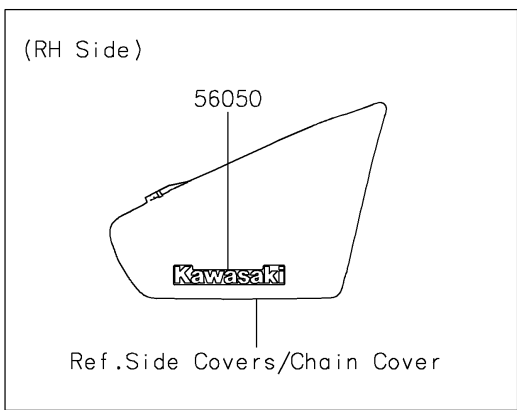

# 2024 Vulcan 900 Classic PARTS DIAGRAM

Decals(ERFAN/ERFAL)

F2861A

## 2024 Vulcan 900 Classic PARTS LIST

Decals(ERFAN/ERFAL)

ITEM NAME	PART NUMBER	QUANTITY
MARK,SIDE COVER,KAWASAKI (Ref # 56050)	56050-1901	1
MARK,FUEL TANK,VULCAN CLASSIC (Ref # 56054)	56054-2612	2
PATTERN,FUEL TANK (Ref # 56077)	56077-1028	2
PATTERN,FENDER (Ref # 56077A)	56077-1030	4