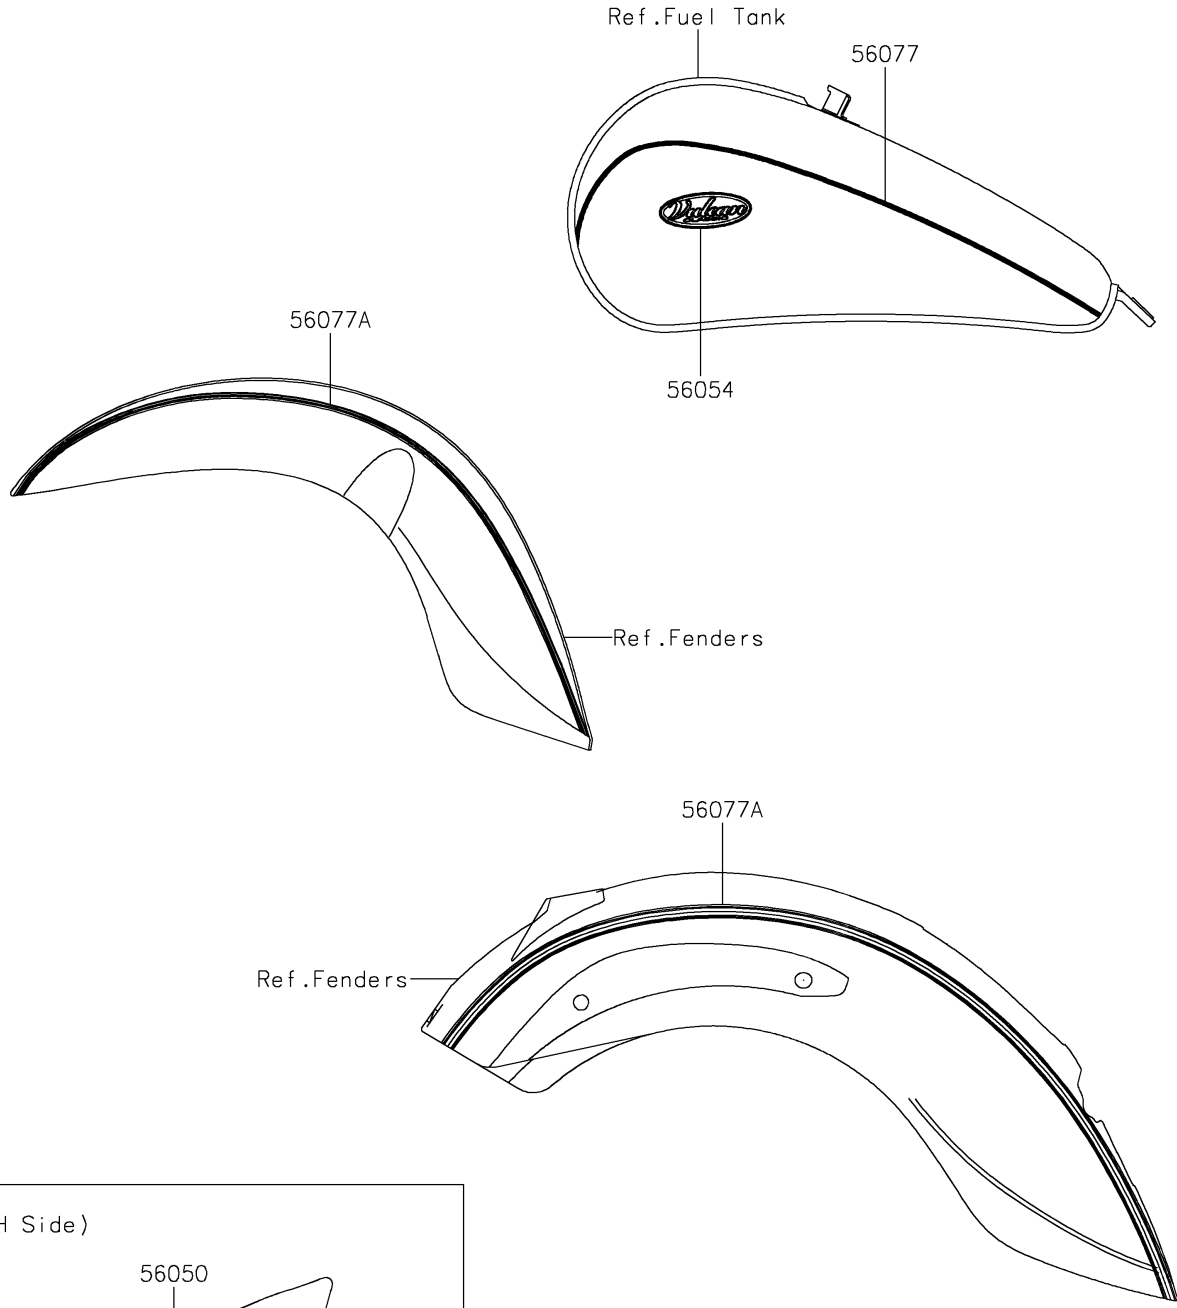

# 2024 Vulcan 900 Classic PARTS DIAGRAM

Decals(ERFAN/ERFAL)

F2861A

## 2024 Vulcan 900 Classic PARTS LIST

Decals(ERFAN/ERFAL)

ITEM NAME	PART NUMBER	QUANTITY
MARK,SIDE COVER,KAWASAKI (Ref # 56050)	56050-1901	1
MARK,FUEL TANK,VULCAN CLASSIC (Ref # 56054)	56054-2612	2
PATTERN,FUEL TANK (Ref # 56077)	56077-1028	2
PATTERN,FENDER (Ref # 56077A)	56077-1030	4