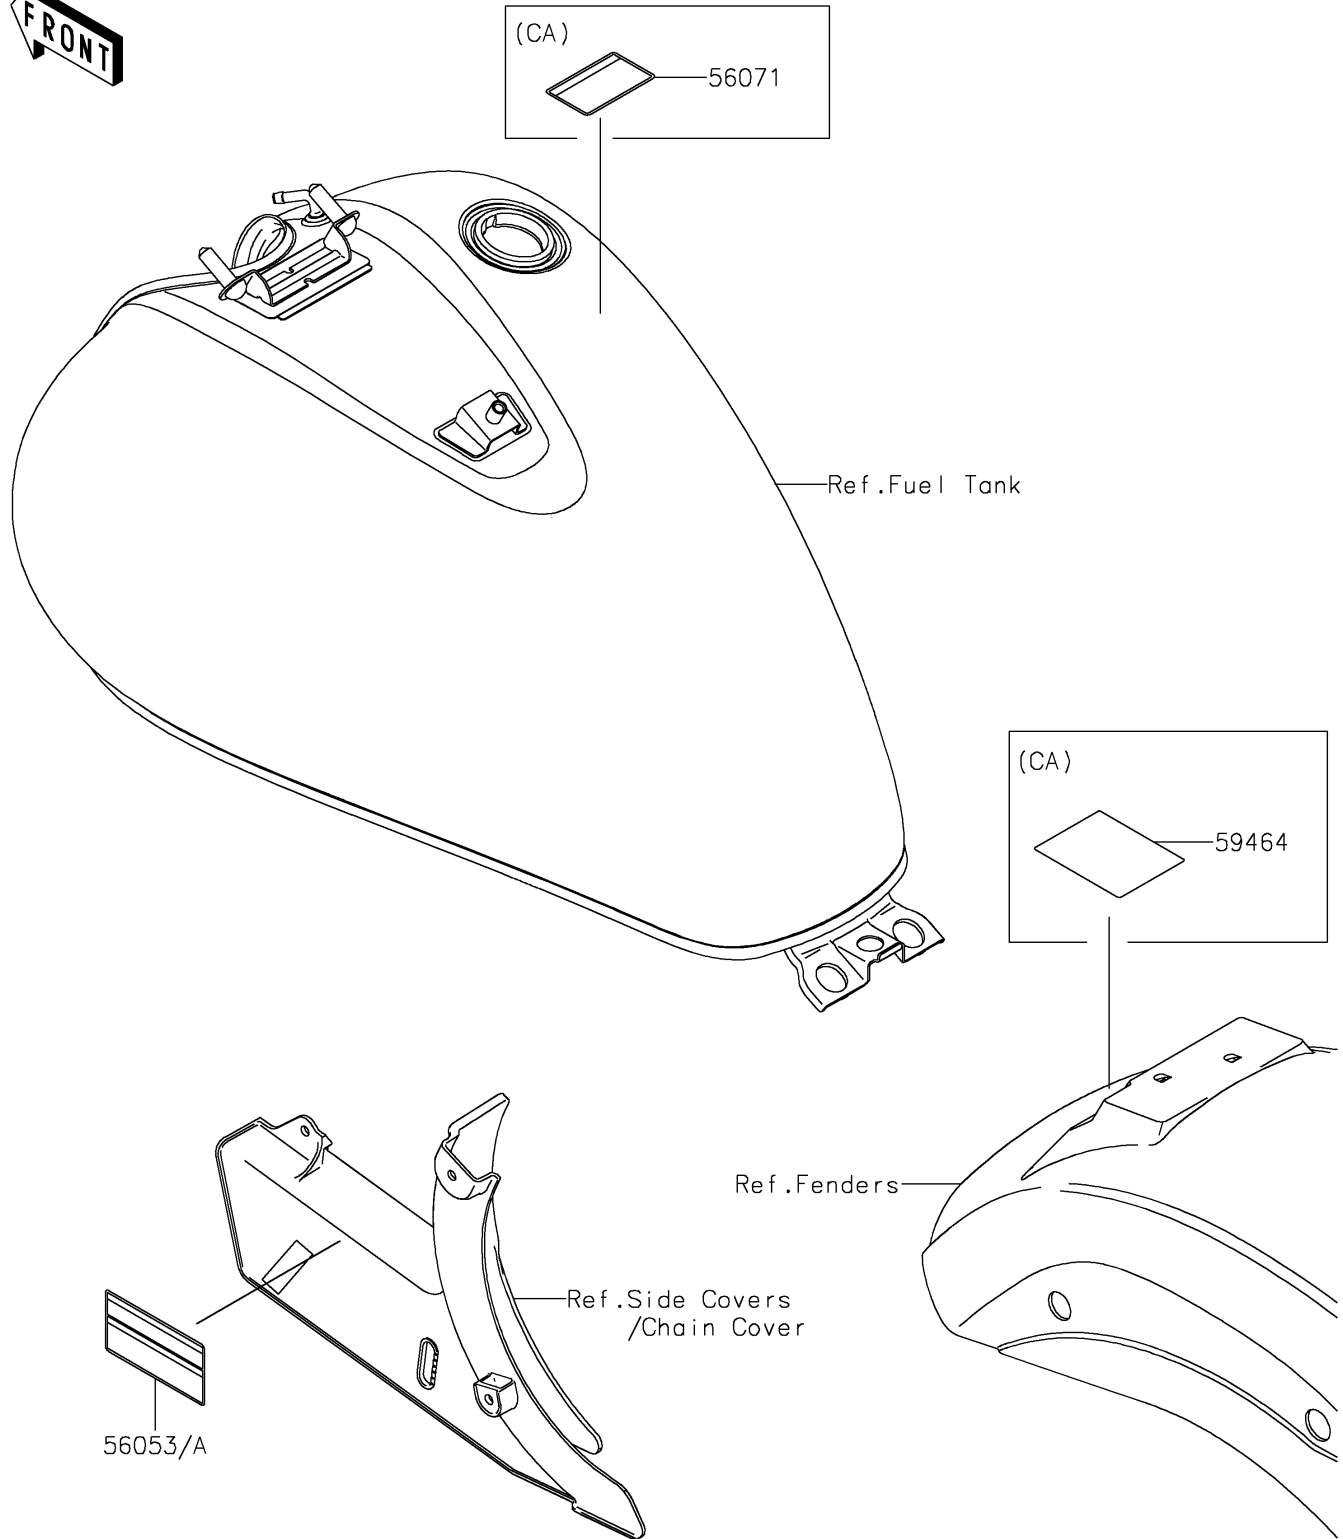

# 2025 Vulcan 900 Classic PARTS DIAGRAM

Labels

F2860

# 2025 Vulcan 900 Classic PARTS LIST

## Labels

ITEM NAME	PART NUMBER	QUANTITY
LABEL-SPECIFICATION,TIRE&LOAD (Ref # 56053)	56053-1105	1