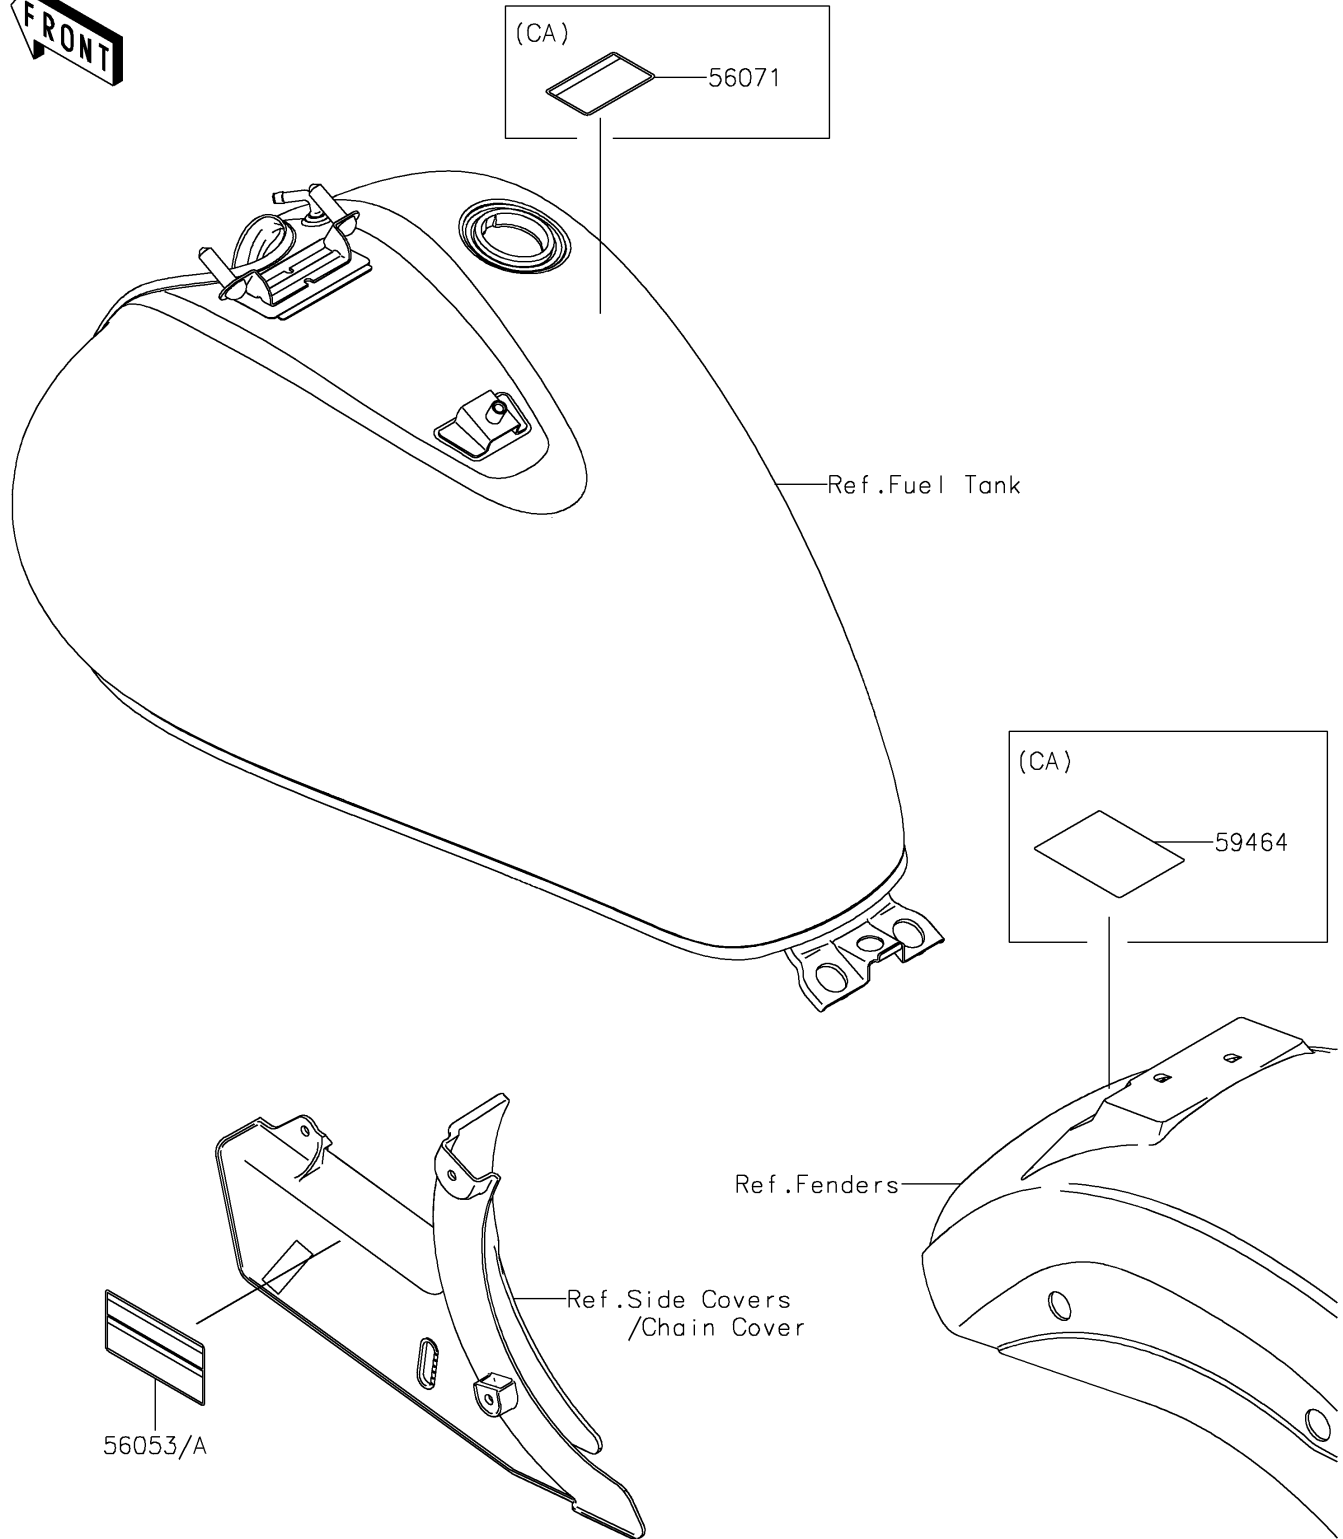

2024 Vulcan 900 Classic PARTS DIAGRAM

Labels

F2860

2024 Vulcan 900 Classic PARTS LIST

Labels

ITEM NAME	PART NUMBER	QUANTITY
LABEL-SPECIFICATION,TIRE&LOAD (Ref # 56053)	56053-1105	1
LABEL-SPECIFICATION,TIRE&LOAD (Ref # 56053A)	56053-1193	1
LABEL-WARNING,EVAPO (Ref # 56071)	56071-0158	1
LABEL-CERTIFICATION,EVAPO ROUT (Ref # 59464)	59464-0684	1