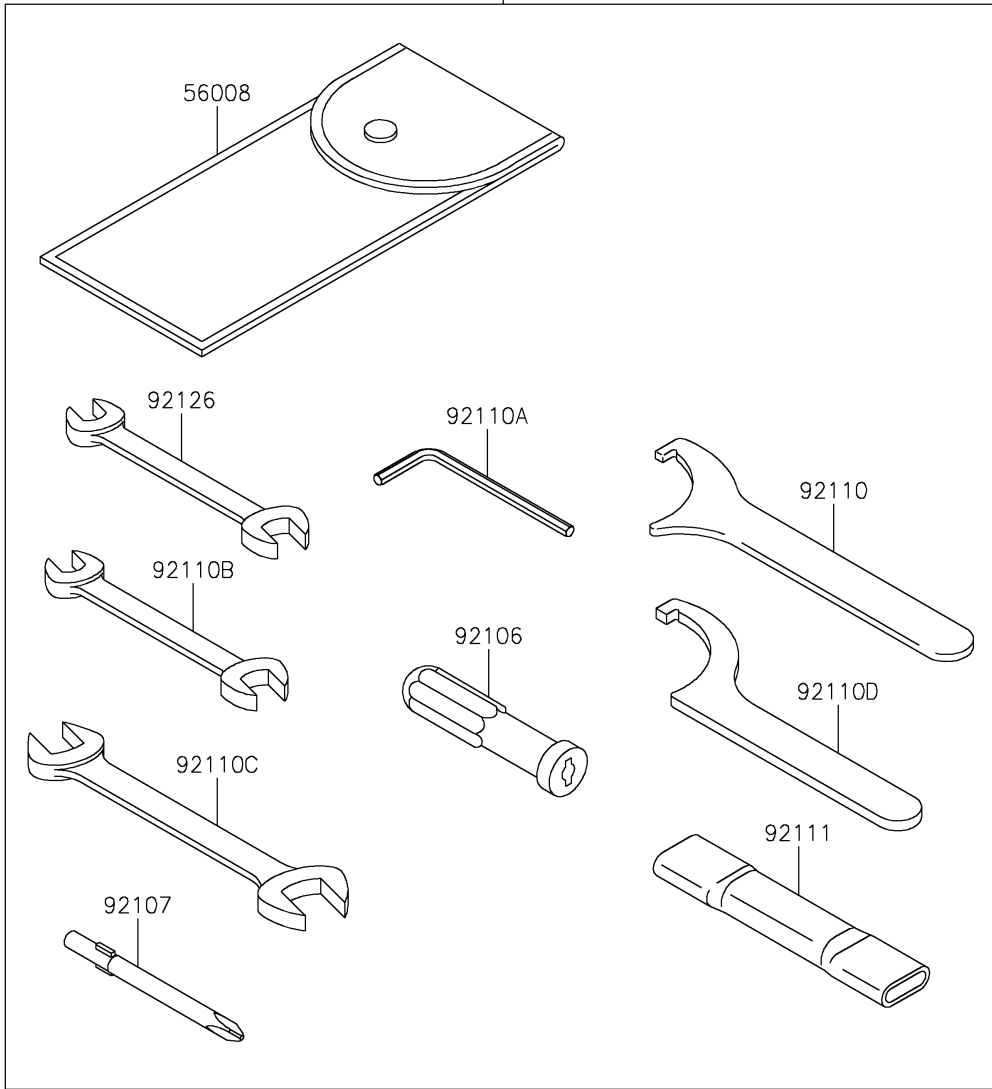

2024 Vulcan 900 Classic PARTS DIAGRAM

Owner's Tools

56007

F2810

2024 Vulcan 900 Classic PARTS LIST

Owner's Tools

ITEM NAME	PART NUMBER	QUANTITY
TOOL-KIT (Ref # 56007)	56007-0095	1
BAG,TOOL (Ref # 56008)	56008-1075	1
GASKET-LIQUID,TB1211,WHITE (Ref # 56019)	56019-120	1
GASKET-LIQUID,TB1211F,CLEAR (Ref # 92104)	92104-0004	1
GASKET-LIQUID,TB1216B,BLACK (Ref # 92104A)	92104-1064	1
GRIP-SCREW DRIVER (Ref # 92106)	92106-1001	1
TOOL-DRIVER,#3PHILLIPS (Ref # 92107)	92107-005	1
TOOL-WRENCH,HOOK (Ref # 92110)	92110-0018	1
TOOL-WRENCH,ALLEN,5MM (Ref # 92110A)	92110-1015	1
TOOL-WRENCH,OPEN END,10X12 (Ref # 92110B)	92110-1152	1
TOOL-WRENCH,OPEN END,14X17 (Ref # 92110C)	92110-1153	1
TOOL-WRENCH,HOOK (Ref # 92110D)	92110-1173	1
TOOL-BAR,BOX END WRENCH (Ref # 92111)	92111-0002	1
TOOL-WRENCH,OPEN END,8X10 (Ref # 92126)	92126-004	1