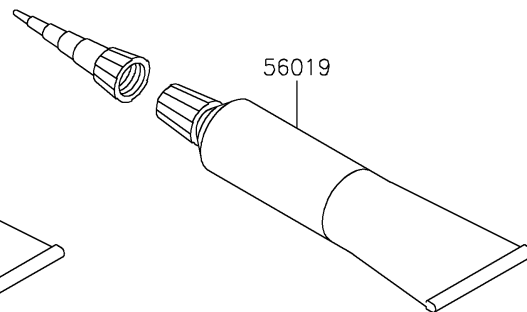

2024 Vulcan 900 Classic PARTS DIAGRAM

Owner's Tools

56007

F2810

2024 Vulcan 900 Classic PARTS LIST

Owner's Tools

ITEM NAME	PART NUMBER	QUANTITY
TOOL-KIT (Ref # 56007)	56007-0095	1
BAG,TOOL (Ref # 56008)	56008-1075	1
GASKET-LIQUID,TB1211,WHITE (Ref # 56019)	56019-120	1
GASKET-LIQUID,TB1211F,CLEAR (Ref # 92104)	92104-0004	1
GASKET-LIQUID,TB1216B,BLACK (Ref # 92104A)	92104-1064	1
GRIP-SCREW DRIVER (Ref # 92106)	92106-1001	1
TOOL-DRIVER,#3PHILLIPS (Ref # 92107)	92107-005	1
TOOL-WRENCH,HOOK (Ref # 92110)	92110-0018	1
TOOL-WRENCH,ALLEN,5MM (Ref # 92110A)	92110-1015	1
TOOL-WRENCH,OPEN END,10X12 (Ref # 92110B)	92110-1152	1
TOOL-WRENCH,OPEN END,14X17 (Ref # 92110C)	92110-1153	1
TOOL-WRENCH,HOOK (Ref # 92110D)	92110-1173	1
TOOL-BAR,BOX END WRENCH (Ref # 92111)	92111-0002	1
TOOL-WRENCH,OPEN END,8X10 (Ref # 92126)	92126-004	1