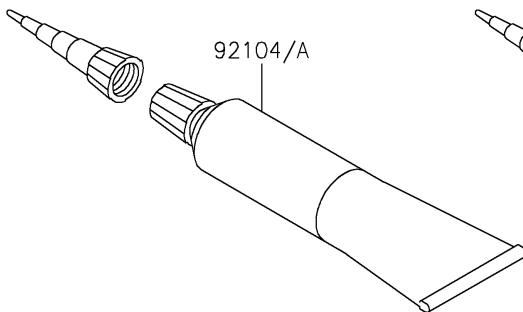

2024 Vulcan 900 Classic PARTS DIAGRAM

Owner's Tools

56007

F2810

2024 Vulcan 900 Classic PARTS LIST

Owner's Tools

ITEM NAME	PART NUMBER	QUANTITY
TOOL-KIT (Ref # 56007)	56007-0095	1
BAG,TOOL (Ref # 56008)	56008-1075	1
GASKET-LIQUID,TB1211,WHITE (Ref # 56019)	56019-120	1
GASKET-LIQUID,TB1211F,CLEAR (Ref # 92104)	92104-0004	1
GASKET-LIQUID,TB1216B,BLACK (Ref # 92104A)	92104-1064	1
GRIP-SCREW DRIVER (Ref # 92106)	92106-1001	1
TOOL-DRIVER,#3PHILLIPS (Ref # 92107)	92107-005	1
TOOL-WRENCH,HOOK (Ref # 92110)	92110-0018	1
TOOL-WRENCH,ALLEN,5MM (Ref # 92110A)	92110-1015	1
TOOL-WRENCH,OPEN END,10X12 (Ref # 92110B)	92110-1152	1
TOOL-WRENCH,OPEN END,14X17 (Ref # 92110C)	92110-1153	1
TOOL-WRENCH,HOOK (Ref # 92110D)	92110-1173	1
TOOL-BAR,BOX END WRENCH (Ref # 92111)	92111-0002	1
TOOL-WRENCH,OPEN END,8X10 (Ref # 92126)	92126-004	1