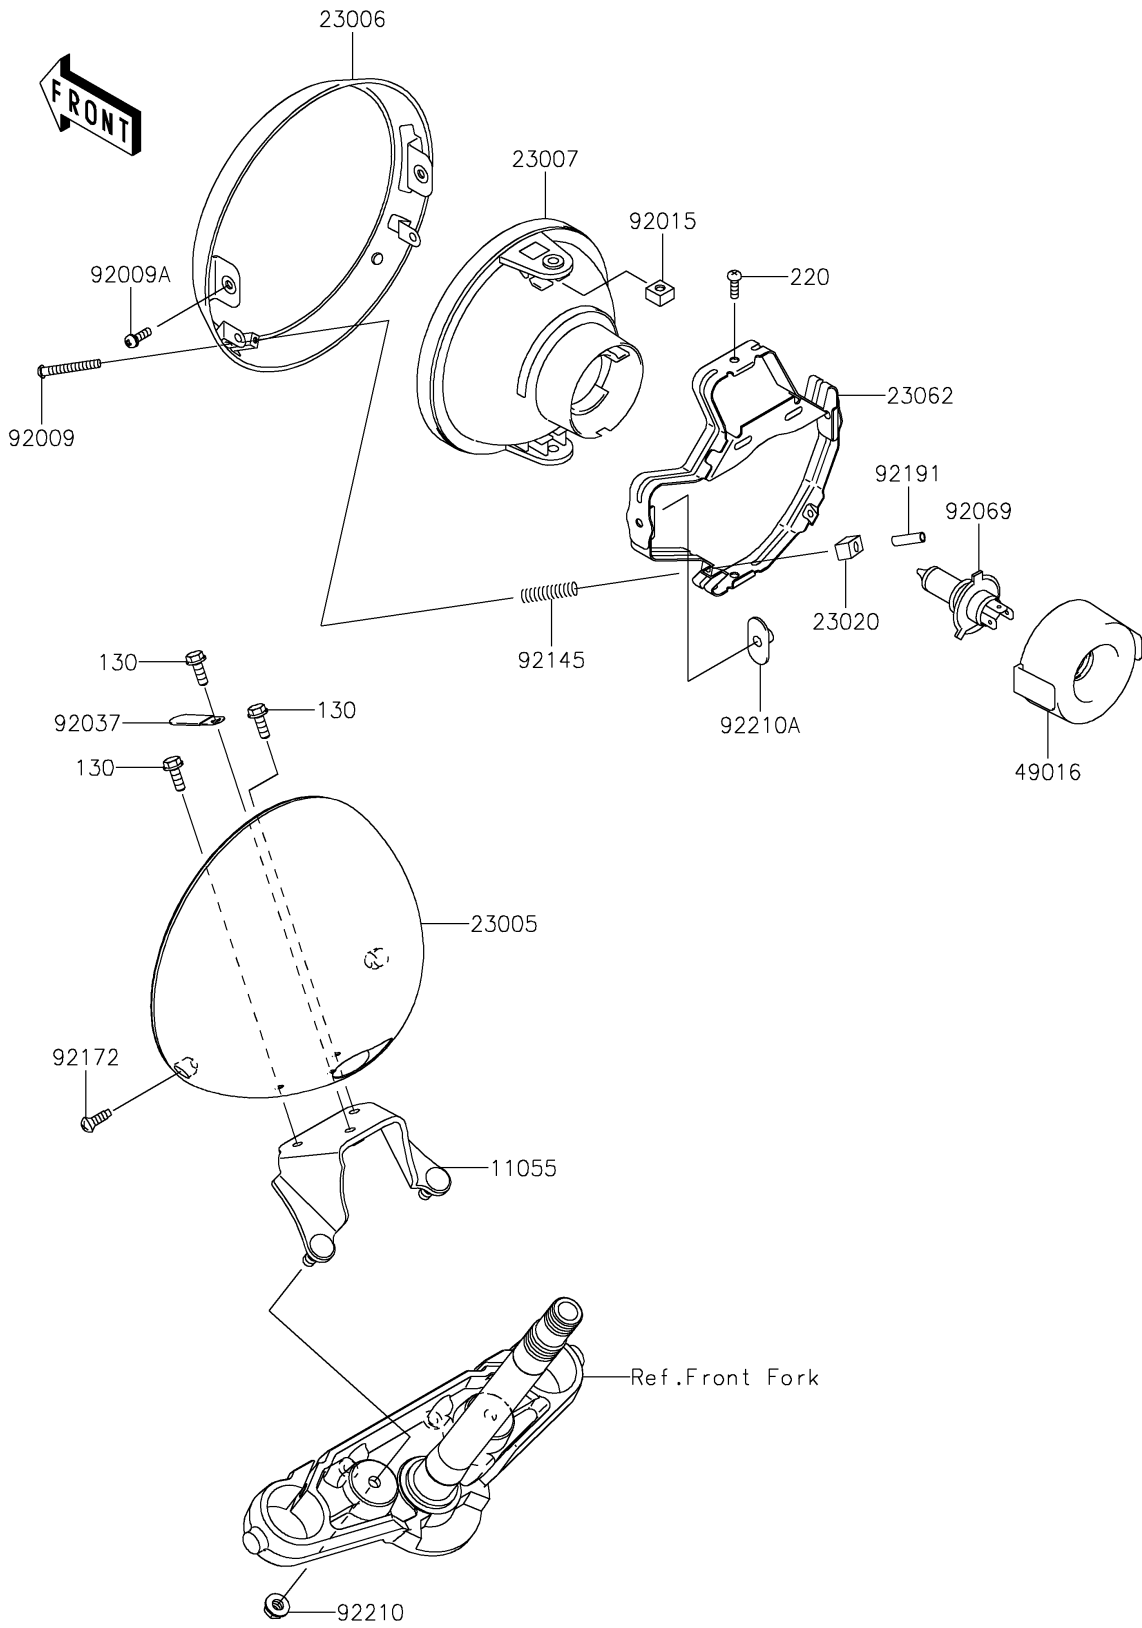

# 2024 Vulcan 900 Classic PARTS DIAGRAM

Headlight(s)

F2710

## 2024 Vulcan 900 Classic PARTS LIST

### Headlight(s)

ITEM NAME	PART NUMBER	QUANTITY
BRACKET,HEAD LAMP,F.S.BLACK (Ref # 11055)	11055-1167-18R	1
BODY-COMP-HEAD LAMP,F.BLACK (Ref # 23005)	23005-0303-21	1
RIM-LAMP (Ref # 23006)	23006-1081	1
LENS-COMP,HEAD LAMP (Ref # 23007)	23007-1396	1
NUT,4MM,FOCUS ADJUST (Ref # 23020)	23020-018	2
BRACKET-COMP,HEAD LAMP (Ref # 23062)	23062-1132	1
COVER-SEAL,SOCKET (Ref # 49016)	49016-1203	1
SCREW,FOCUS ADJUST,4X60 (Ref # 92009)	92009-1816	2
SCREW,5X16 (Ref # 92009A)	92009-1879	2
NUT,5MM (Ref # 92015)	92015-1157	2
CLAMP,L=45 (Ref # 92037)	92037-1539	1
BULB,12V 60/55W,H4 (Ref # 92069)	92069-0050	1
SPRING,HEAD LAMP LENS (Ref # 92145)	92145-1268	2
SCREW,5X14 (Ref # 92172)	92172-0145	2
TUBE,3.5X5.5X19 (Ref # 92191)	92191-1217	2
NUT,FLANGED,8MM (Ref # 92210)	92210-0004	2
NUT,SPECIAL,5MM (Ref # 92210A)	92210-1060	2
BOLT-FLANGED,6X16 (Ref # 130)	130BA0616	3
SCREW-PAN-CROS,5X16 (Ref # 220)	220AA0516	2