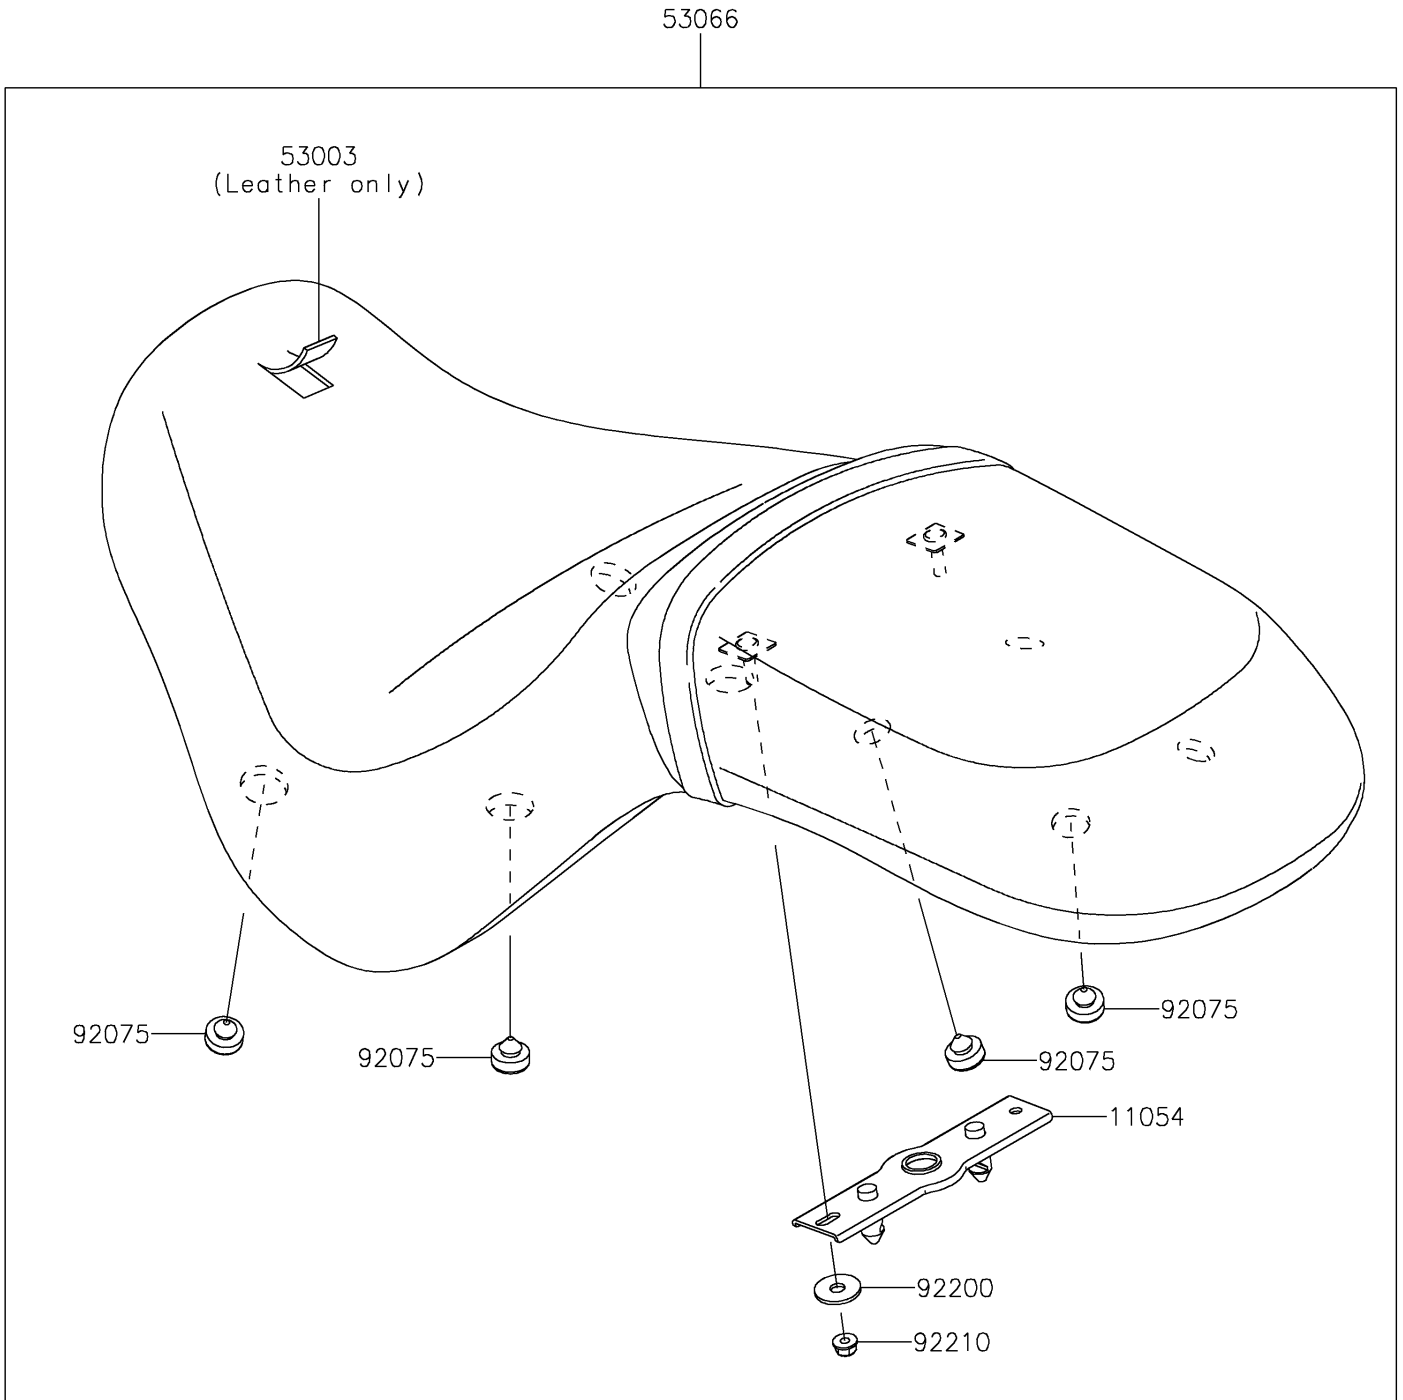

2025 Vulcan 900 Classic PARTS DIAGRAM

Seat

F2510

2025 Vulcan 900 Classic PARTS LIST

Seat

ITEM NAME	PART NUMBER	QUANTITY
BRACKET,SEAT (Ref # 11054)	11054-0417	1
LEATHER,BLACK (Ref # 53003)	53003-0341-MA	1
SEAT-ASSY,DUAL,BLACK (Ref # 53066)	53066-0375-MA	1
DAMPER,10X20X8 (Ref # 92075)	92075-1927	8
WASHER,6.5X20X1.6 (Ref # 92200)	92200-1569	2
NUT (Ref # 92210)	92210-0401	2