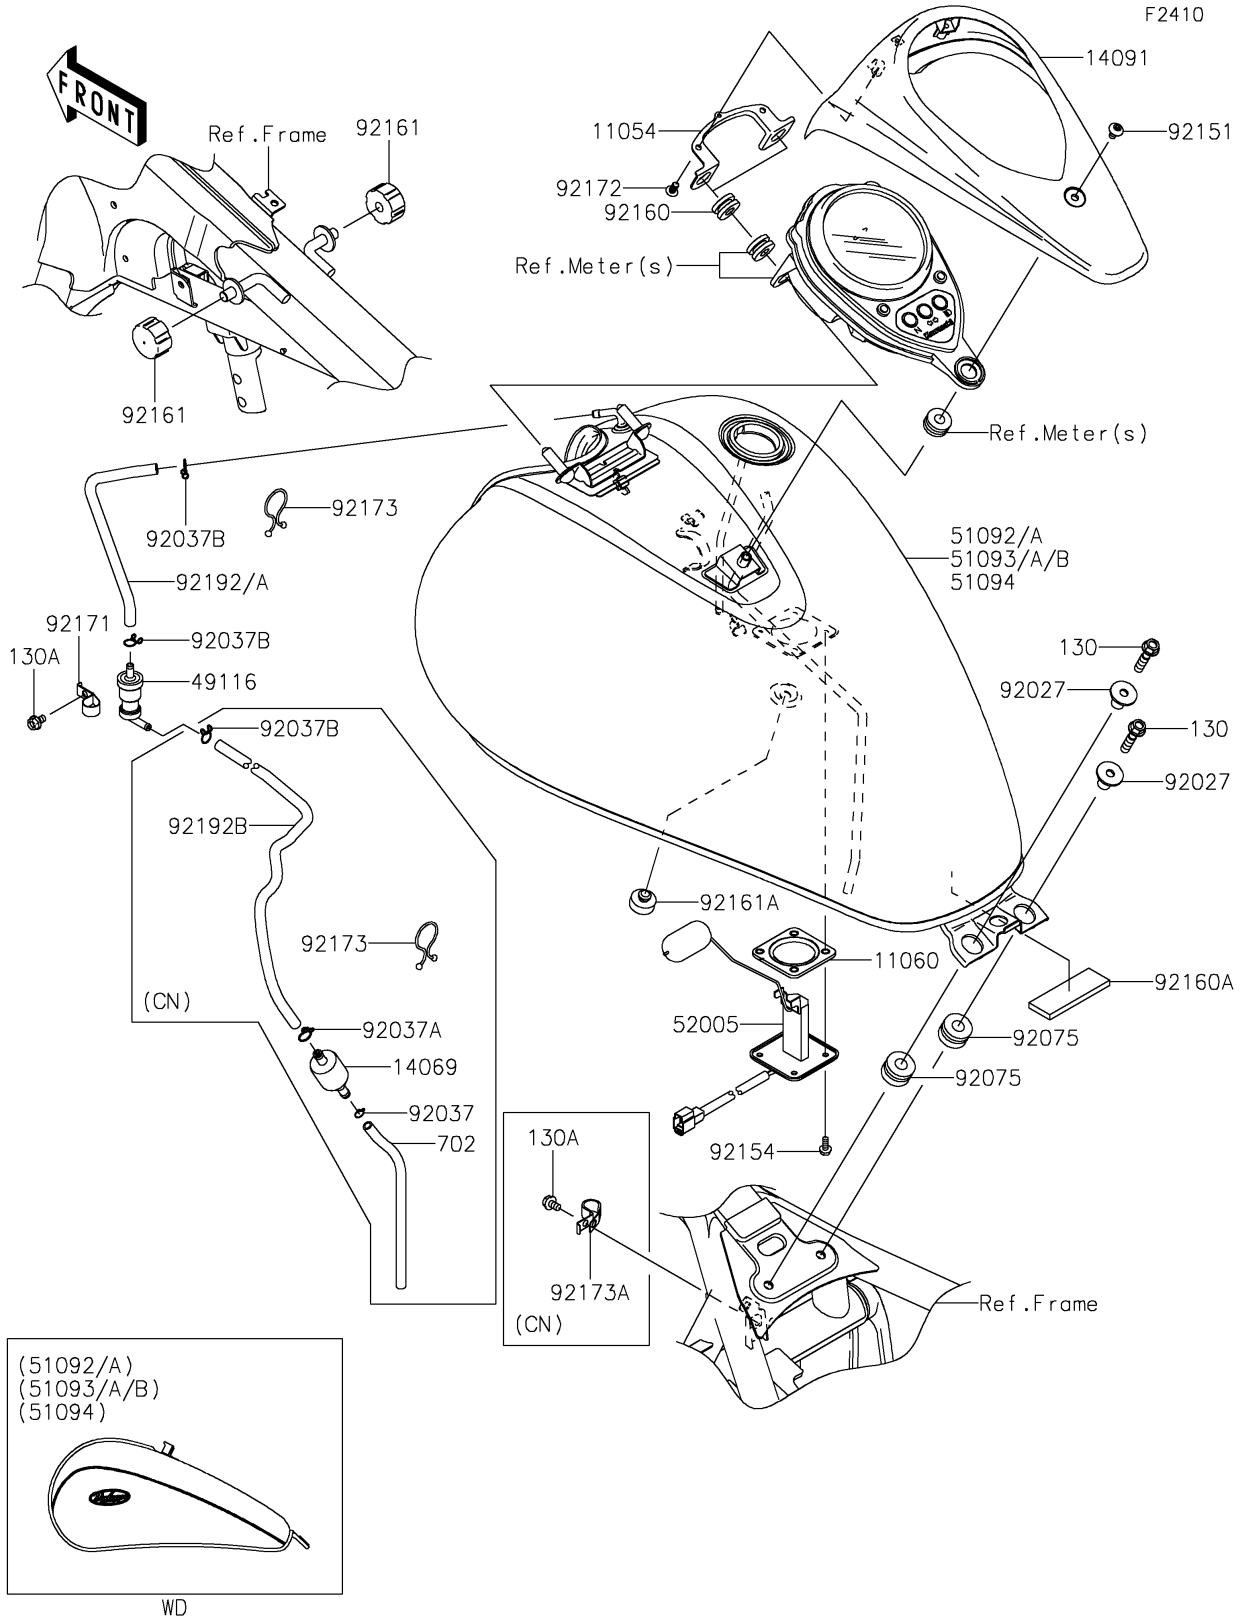

# 2024 Vulcan 900 Classic PARTS DIAGRAM

## Fuel Tank

## 2024 Vulcan 900 Classic PARTS LIST

### Fuel Tank

ITEM NAME	PART NUMBER	QUANTITY
BRACKET,METER,FR (Ref # 11054)	11054-0034	1
GASKET,FUEL GAUGE (Ref # 11060)	11060-1952	1
BREATHER,FUEL TANK (Ref # 14069)	14069-1004	1
COVER,METER,EBONY (Ref # 14091)	14091-1730-H8	1
VALVE-ASSY,CHECK (Ref # 49116)	49116-0014	1
TANK-COMP-FUEL,P.S.GRAY+WHT (Ref # 51093)	51093-5191-69S	1
TANK-COMP-FUEL,P.S.GRAY+WHT (Ref # 51093A)	51093-5197-69S	1
GAUGE,FUEL (Ref # 52005)	52005-0718	1
COLLAR,L=19.3 (Ref # 92027)	92027-1780	2
CLAMP,TUBE (Ref # 92037)	92037-010	1
CLAMP,HOSE (Ref # 92037A)	92037-1104	1
CLAMP,TUBE (Ref # 92037B)	92037-147	2
DAMPER (Ref # 92075)	92075-1736	2
BOLT,SOCKET,6X12 (Ref # 92151)	92151-1940	1
BOLT,FLANGED,5X12 (Ref # 92154)	92154-1856	4
DAMPER (Ref # 92160)	92160-1162	2
DAMPER (Ref # 92160A)	92160-1323	1
DAMPER,FUEL TANK (Ref # 92161)	92161-0293	2
DAMPER (Ref # 92161A)	92161-1065	1
CLAMP (Ref # 92171)	92171-0595	1
SCREW,TAPPING,5X14 (Ref # 92172)	92172-0006	2
CLAMP (Ref # 92173)	92173-0848	1
CLAMP (Ref # 92173A)	92173-0925	1
TUBE,BREATHER,L=220 (Ref # 92192)	92192-1107	1
TUBE,BREATHER,BLUE,L=220 (Ref # 92192A)	92192-1108	1
TUBE,5X10X500/350 (Ref # 92192B)	92192-1129	1
BOLT-FLANGED,8X30 (Ref # 130)	130BA0830	2
BOLT-FLANGED,6X10 (Ref # 130A)	130BB0610	1
TUBE-RUBBER,6X200 (Ref # 702)	702A06200	1