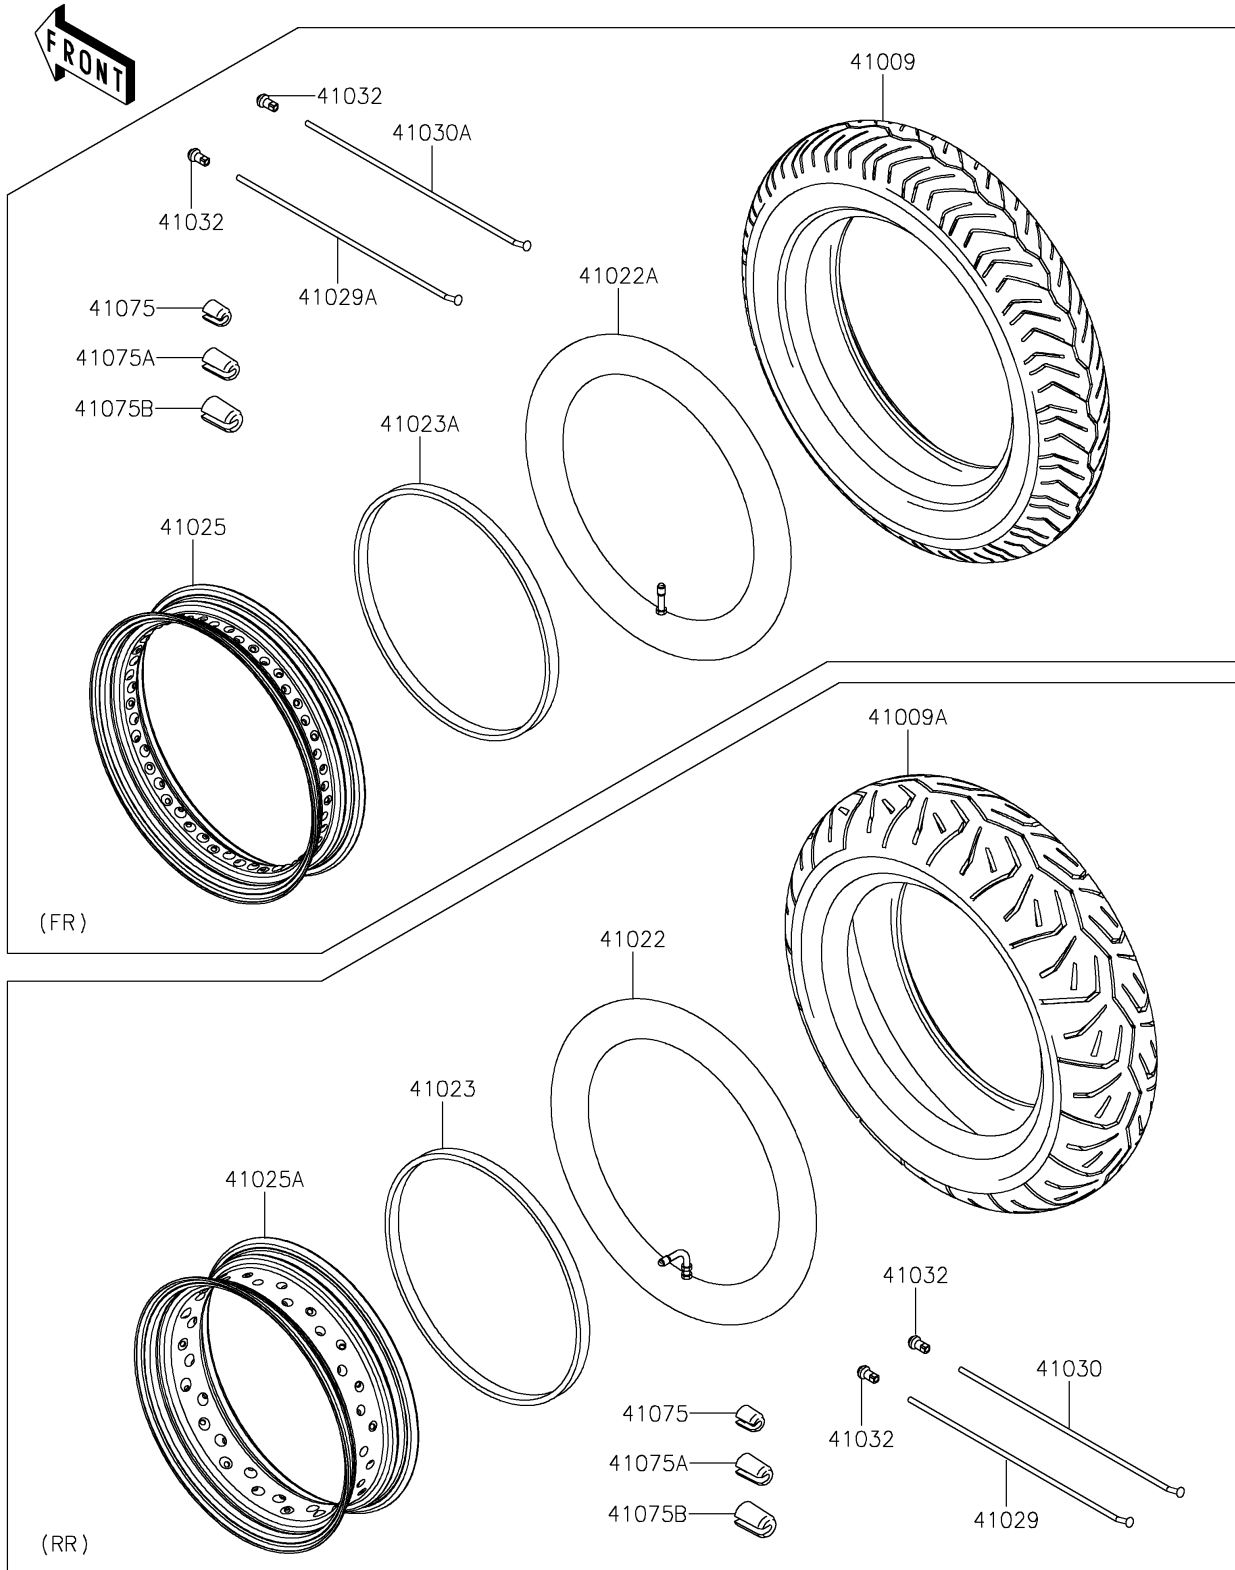

2024 Vulcan 900 Classic PARTS DIAGRAM

Tires

F2210

2024 Vulcan 900 Classic PARTS LIST

Tires

ITEM NAME	PART NUMBER	QUANTITY
TIRE,FR,130/90-16 67H,G721(B) (Ref # 41009)	41009-0751	1
TIRE,RR,180/70-15 76H,G722(B) (Ref # 41009A)	41009-0752	1
TUBE-TIRE,180/70-15 M/C(BS) (Ref # 41022)	41022-0061	1
TUBE-TIRE,130/90-16 M/C(BS) (Ref # 41022A)	41022-1191	1
BAND-RIM,45-15/X-15C,(BS) (Ref # 41023)	41023-0025	1
BAND-RIM,30-16/X-16B,(BS) (Ref # 41023A)	41023-1101	1
RIM,FR,3.00X16 (Ref # 41025)	41025-0046	1
RIM,RR,4.50X15 (Ref # 41025A)	41025-0062	1
SPOKE-INNER,RR,92.5MMX109.5D (Ref # 41029)	41029-0022	18
SPOKE-INNER,FR,154.5MMX117D (Ref # 41029A)	41029-0026	24
SPOKE-OUTER,RR,91.5MMX109D (Ref # 41030)	41030-0008	18
SPOKE-OUTER,FR,151.5MMX116D (Ref # 41030A)	41030-0012	24
NIPPLE-SPOKE (Ref # 41032)	41032-0005	84
BALANCER-WHEEL,10G (Ref # 41075)	41075-0011	AR
BALANCER-WHEEL,20G (Ref # 41075A)	41075-0012	AR
BALANCER-WHEEL,30G (Ref # 41075B)	41075-0013	AR