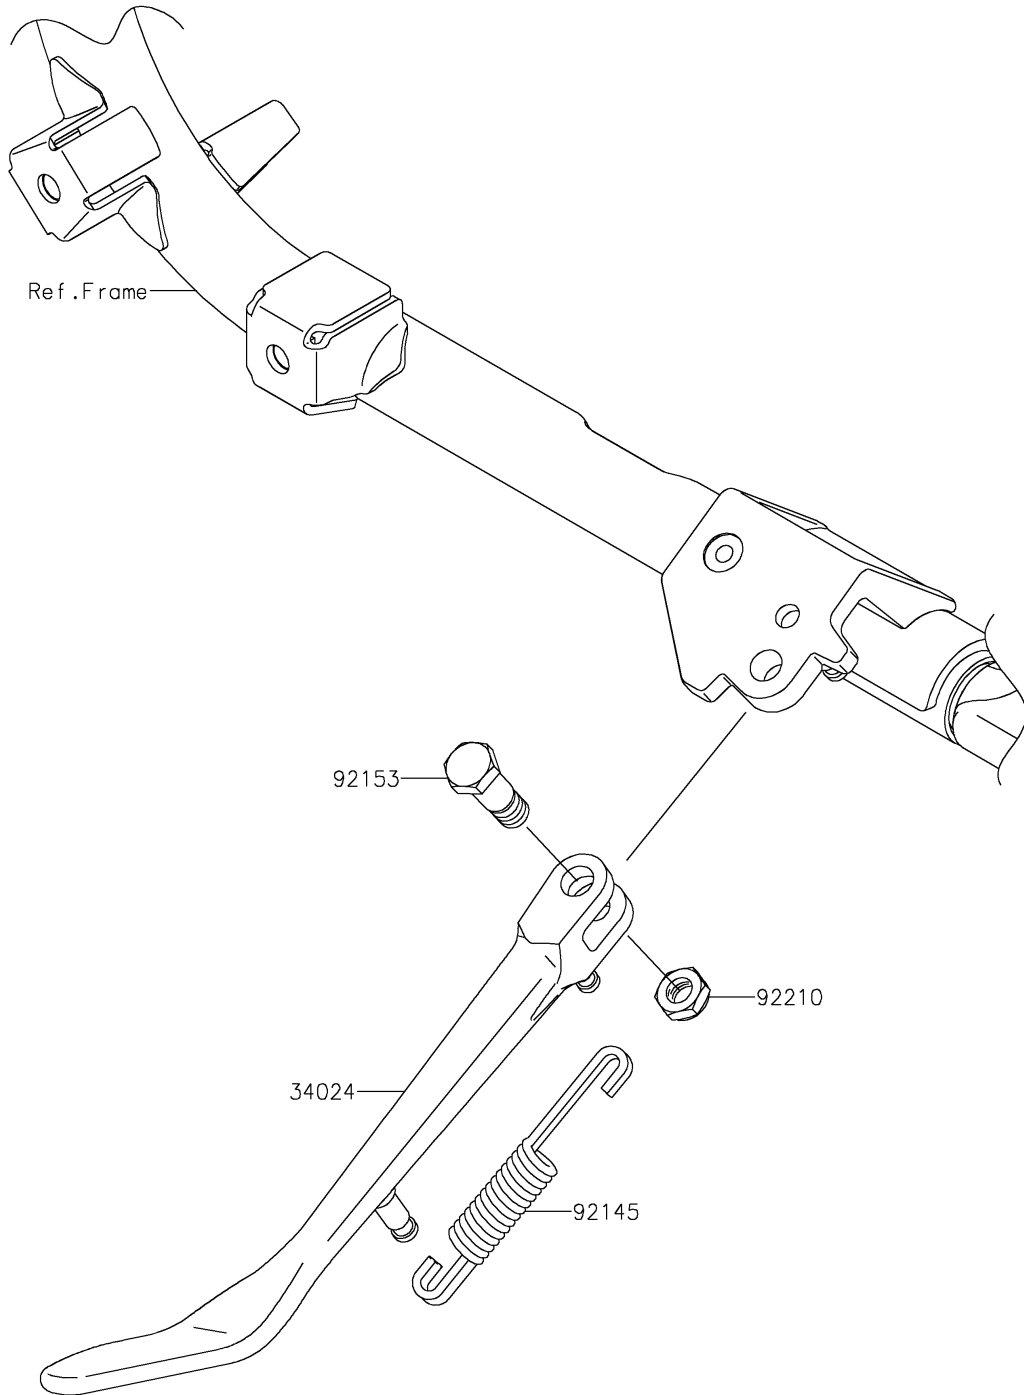

# 2024 Vulcan 900 Classic PARTS DIAGRAM

Stand(s)

F2190

## 2024 Vulcan 900 Classic PARTS LIST

Stand(s)

ITEM NAME	PART NUMBER	QUANTITY
STAND-SIDE (Ref # 34024)	34024-0083	1
SPRING,SIDE STAND (Ref # 92145)	92145-0687	1
BOLT,SIDE STAND,10MM (Ref # 92153)	92153-1416	1
NUT,LOCK,10MM (Ref # 92210)	92210-0784	1