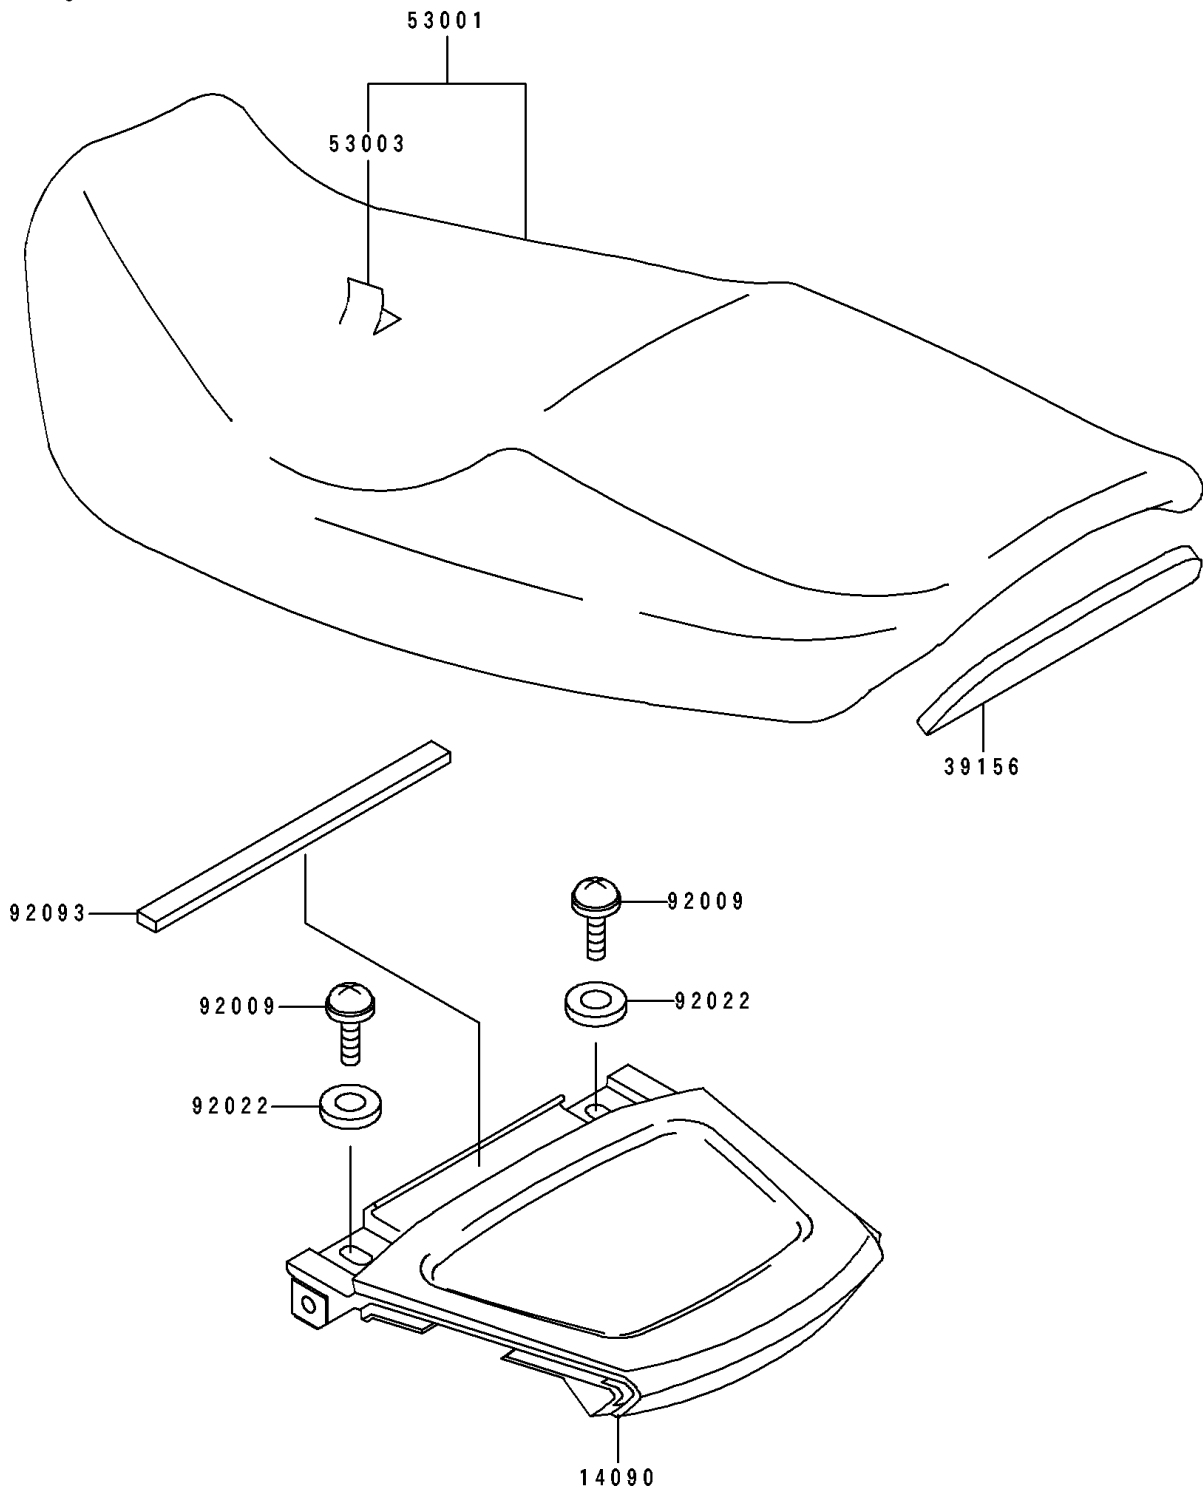

1996 GPZ 1100 ABS PARTS DIAGRAM

Seat

F2510

1996 GPZ 1100 ABS PARTS LIST

Seat

ITEM NAME	PART NUMBER	QUANTITY
COVER,SEAT,CNT,P.G.BLACK (Ref # 14090)	14090-1539-RL	1
PAD,SEAT (Ref # 39156)	39156-1515	1
SEAT-ASSY,DUAL,GRAY (Ref # 53001)	53001-1809-PP	1
LEATHER,SEAT,GRAY (Ref # 53003)	53003-1332-PP	1
SCREW,6X14 (Ref # 92009)	92009-1662	2
WASHER,6.5X16X1 (Ref # 92022)	92022-1143	2
SEAL,L=165 (Ref # 92093)	92093-1390	1