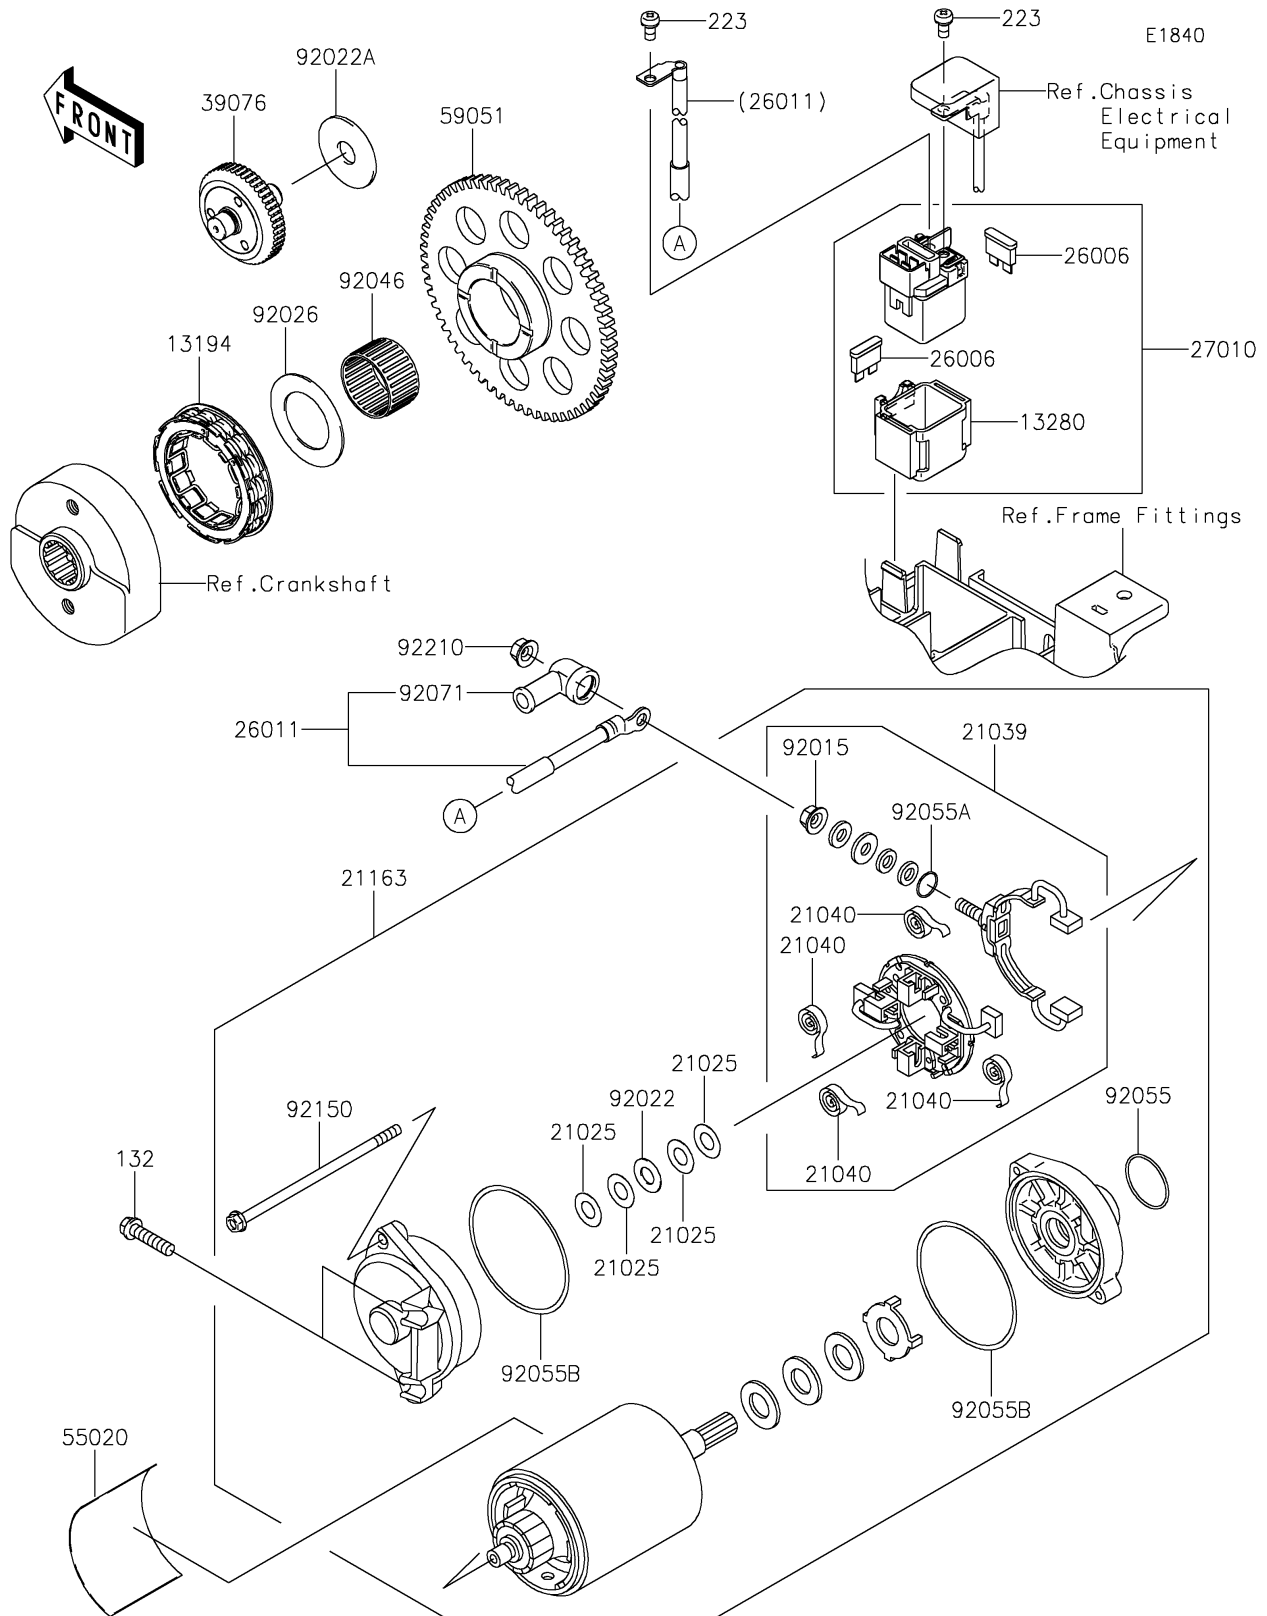

# 2024 Vulcan 900 Classic PARTS DIAGRAM

## Starter Motor

## 2024 Vulcan 900 Classic PARTS LIST

### Starter Motor

ITEM NAME	PART NUMBER	QUANTITY
CLUTCH-ONEWAY (Ref # 13194)	13194-0009	1
HOLDER,MAGNETIC SWITCH (Ref # 13280)	13280-0822	1
WASHER,9.1X18X0.2 (Ref # 21025)	21025-011	AR
BRUSH,CARBON (Ref # 21039)	21039-1060	1
SPRING-BRUSH (Ref # 21040)	21040-1055	4
STARTER-ELECTRIC (Ref # 21163)	21163-0066	1
FUSE,BLADE,30A,GREEN (Ref # 26006)	26006-1006	2
WIRE-LEAD,STARTER MOTOR (Ref # 26011)	26011-0126	1
SWITCH,MAGNETIC (Ref # 27010)	27010-0793	1
LIMITER (Ref # 39076)	39076-0008	1
GUARD,STARTER MOTER (Ref # 55020)	55020-1589	1
GEAR-SPUR,63T (Ref # 59051)	59051-0060	1
NUT,STARTER MOTOR (Ref # 92015)	92015-1476	1
WASHER,9.1X18X0.8 (Ref # 92022)	92022-1132	1
WASHER,12.3X38X2.0 (Ref # 92022A)	92022-1664	1
SPACER,31X49.5X1.2 (Ref # 92026)	92026-1490	1
BEARING-NEEDLE,K30X35X20 (Ref # 92046)	92046-1171	1
RING-O (Ref # 92055)	92055-1276	1
RING-O,4.5X2.0 (Ref # 92055A)	92055-1370	1
RING-O,STARTER MOTOR (Ref # 92055B)	92055-1381	2
GROMMET (Ref # 92071)	92071-0024	1
BOLT,STARTER MOTOR (Ref # 92150)	92150-1572	2
NUT,6MM (Ref # 92210)	92210-0188	1
BOLT-FLANGED-SMALL,6X25 (Ref # 132)	132BA0625	2
SCREW-PAN-WS-CROS,5X10 (Ref # 223)	223AA0510	2