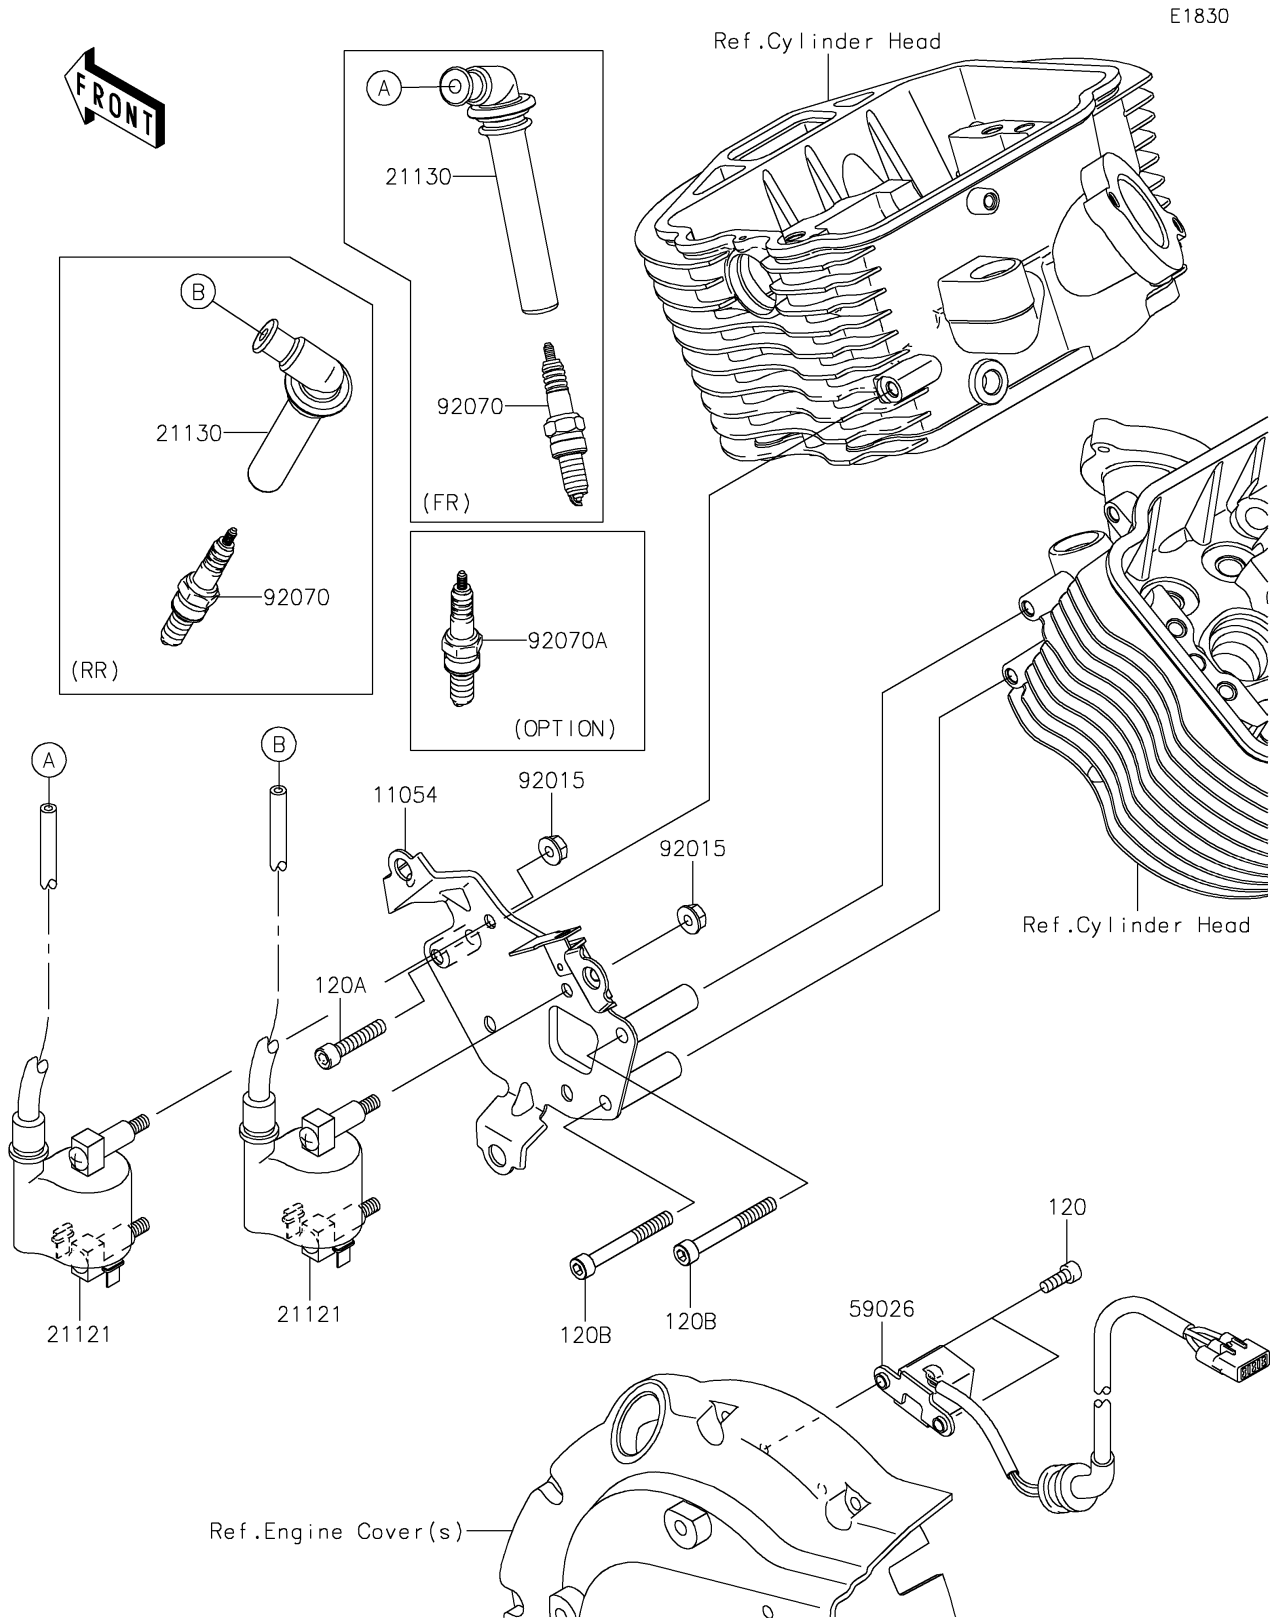

# 2025 Vulcan 900 Classic PARTS DIAGRAM

## Ignition System

## 2025 Vulcan 900 Classic PARTS LIST

### Ignition System

ITEM NAME	PART NUMBER	QUANTITY
BRACKET,IGNITION COIL (Ref # 11054)	11054-1537	1
COIL-IGNITION (Ref # 21121)	21121-0027	2
CAP-SPARK PLUG (Ref # 21130)	21130-1075	2
COIL-PULSING (Ref # 59026)	59026-0017	1
NUT,FLANGED,6MM (Ref # 92015)	92015-1367	4
PLUG-SPARK,CPR7EA-9(NGK) (Ref # 92070)	92070-0022	2
PLUG-SPARK,CPR8EA-9(NGK) (Ref # 92070A)	92070-0029	2
BOLT-SOCKET,5X14 (Ref # 120)	120CA0514	2
BOLT-SOCKET,6X35 (Ref # 120A)	120CA0635	1
BOLT-SOCKET,6X55 (Ref # 120B)	120CA0655	2