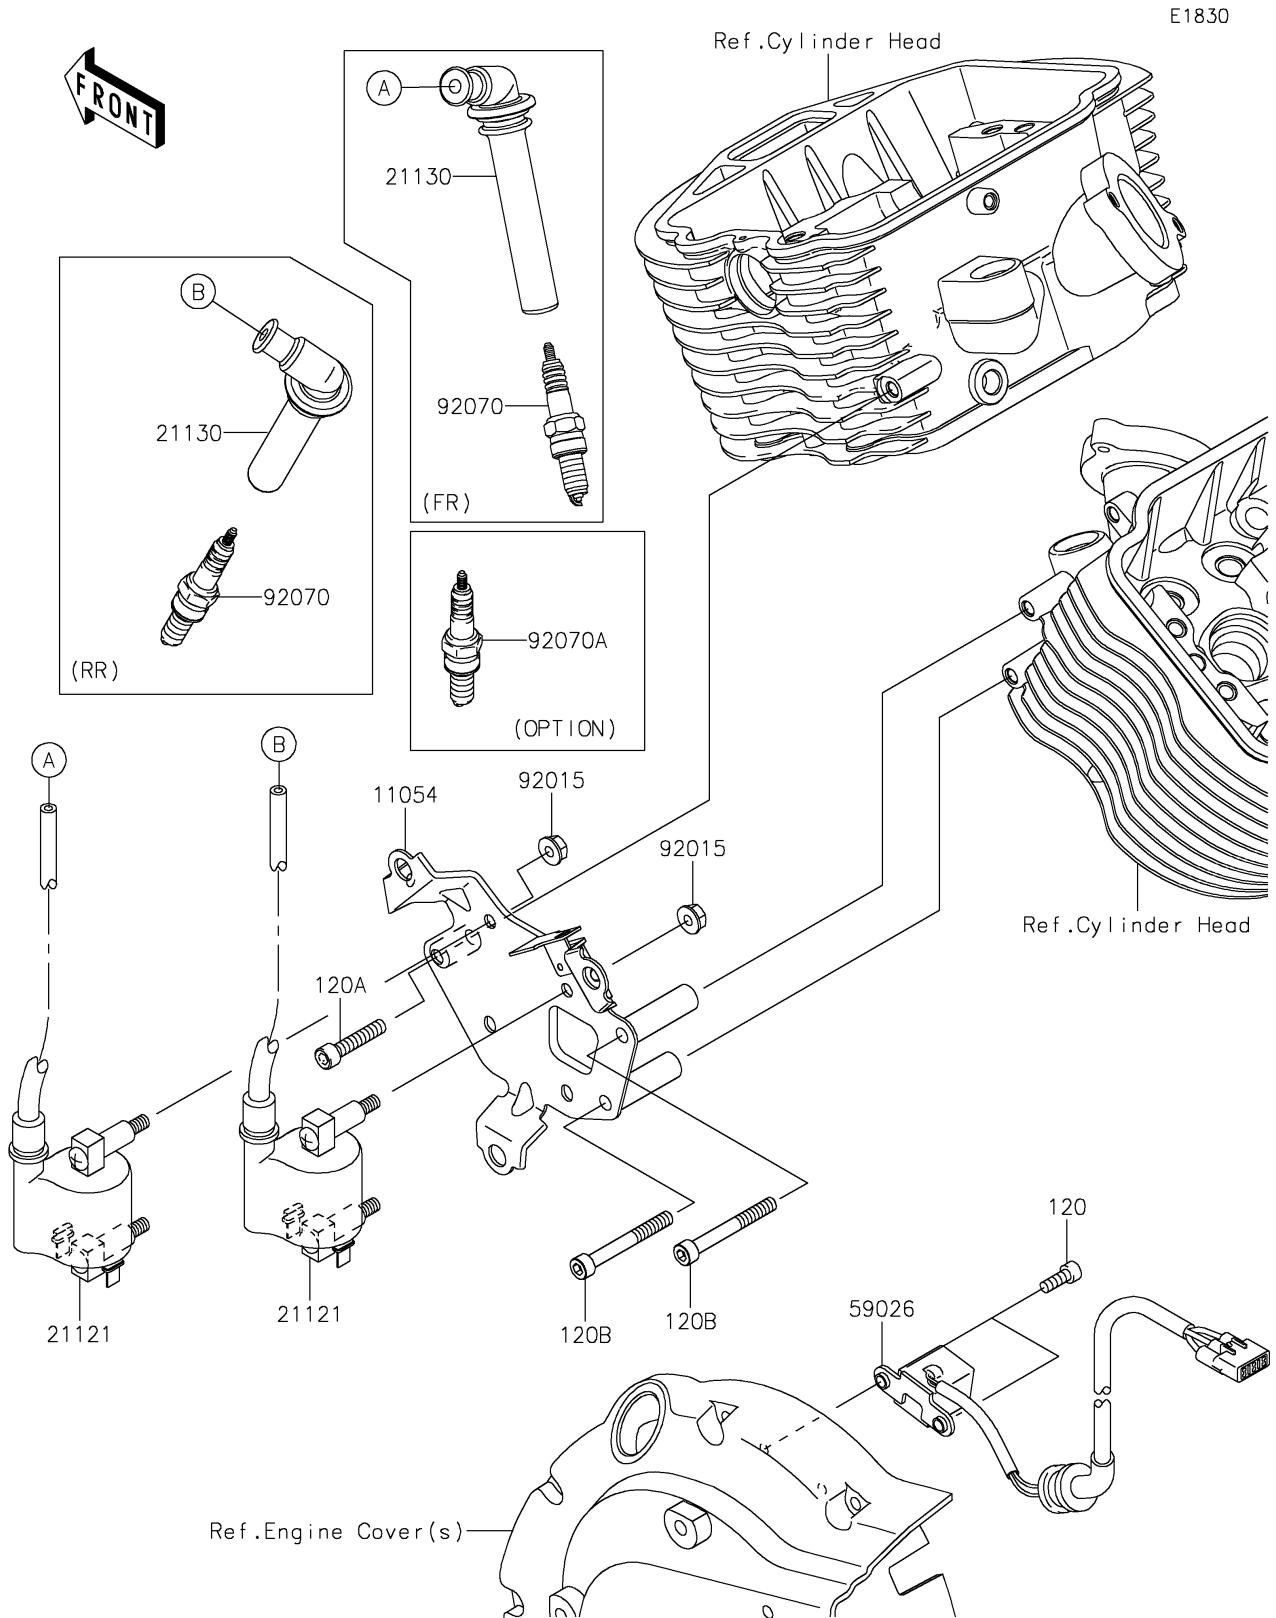

2024 Vulcan 900 Classic PARTS DIAGRAM

Ignition System

2024 Vulcan 900 Classic PARTS LIST

Ignition System

ITEM NAME	PART NUMBER	QUANTITY
BRACKET,IGNITION COIL (Ref # 11054)	11054-1537	1
COIL-IGNITION (Ref # 21121)	21121-0027	2
CAP-SPARK PLUG (Ref # 21130)	21130-1075	2
COIL-PULSING (Ref # 59026)	59026-0017	1
NUT,FLANGED,6MM (Ref # 92015)	92015-1367	4
PLUG-SPARK,CPR7EA-9(NGK) (Ref # 92070)	92070-0022	2
PLUG-SPARK,CPR8EA-9(NGK) (Ref # 92070A)	92070-0029	2
BOLT-SOCKET,5X14 (Ref # 120)	120CA0514	2
BOLT-SOCKET,6X35 (Ref # 120A)	120CA0635	1
BOLT-SOCKET,6X55 (Ref # 120B)	120CA0655	2