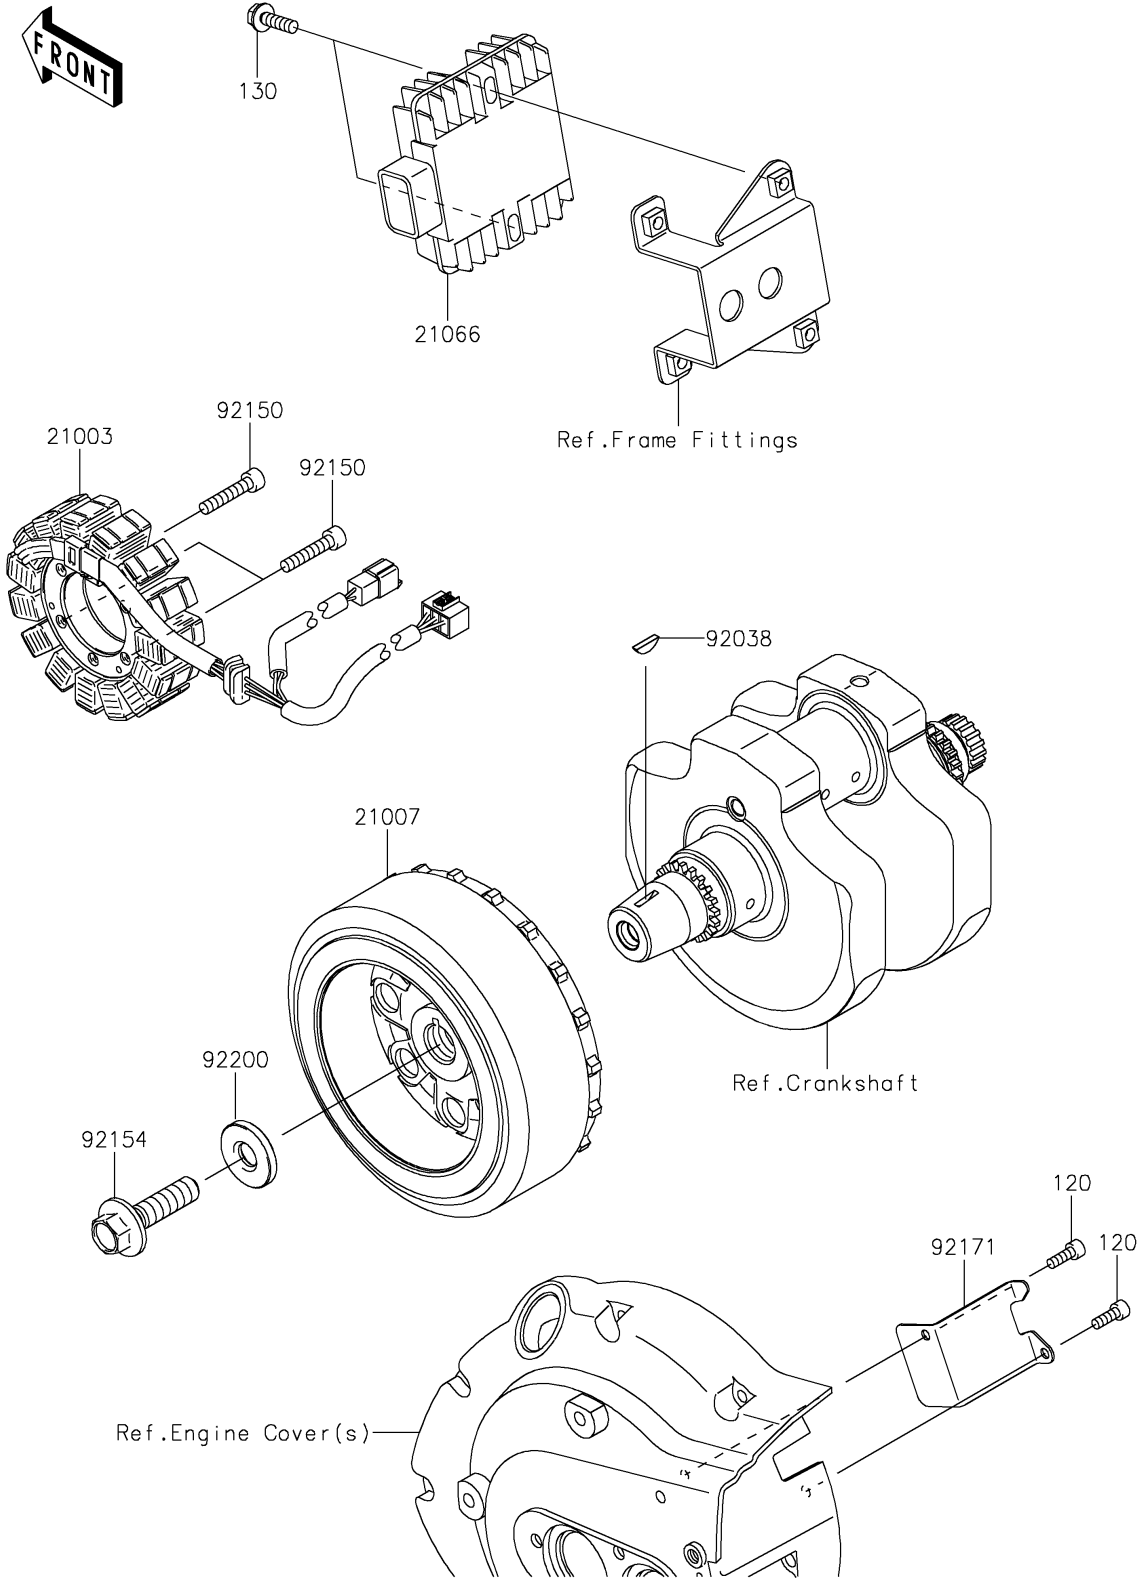

2025 Vulcan 900 Classic PARTS DIAGRAM

Generator

E1810

2025 Vulcan 900 Classic PARTS LIST

Generator

ITEM NAME	PART NUMBER	QUANTITY
STATOR (Ref # 21003)	21003-0053	1
ROTOR (Ref # 21007)	21007-0076	1
REGULATOR-VOLTAGE (Ref # 21066)	21066-0705	1
KEY,WOODRUFF (Ref # 92038)	92038-001	1
BOLT,SOCKET,6X30 (Ref # 92150)	92150-1433	3
BOLT,FLANGED,12X45 (Ref # 92154)	92154-1357	1
CLAMP (Ref # 92171)	92171-0563	1
WASHER,12X33X5 (Ref # 92200)	92200-0220	1
BOLT-SOCKET,5X14 (Ref # 120)	120CA0514	2
BOLT-FLANGED,6X20 (Ref # 130)	130BB0620	2