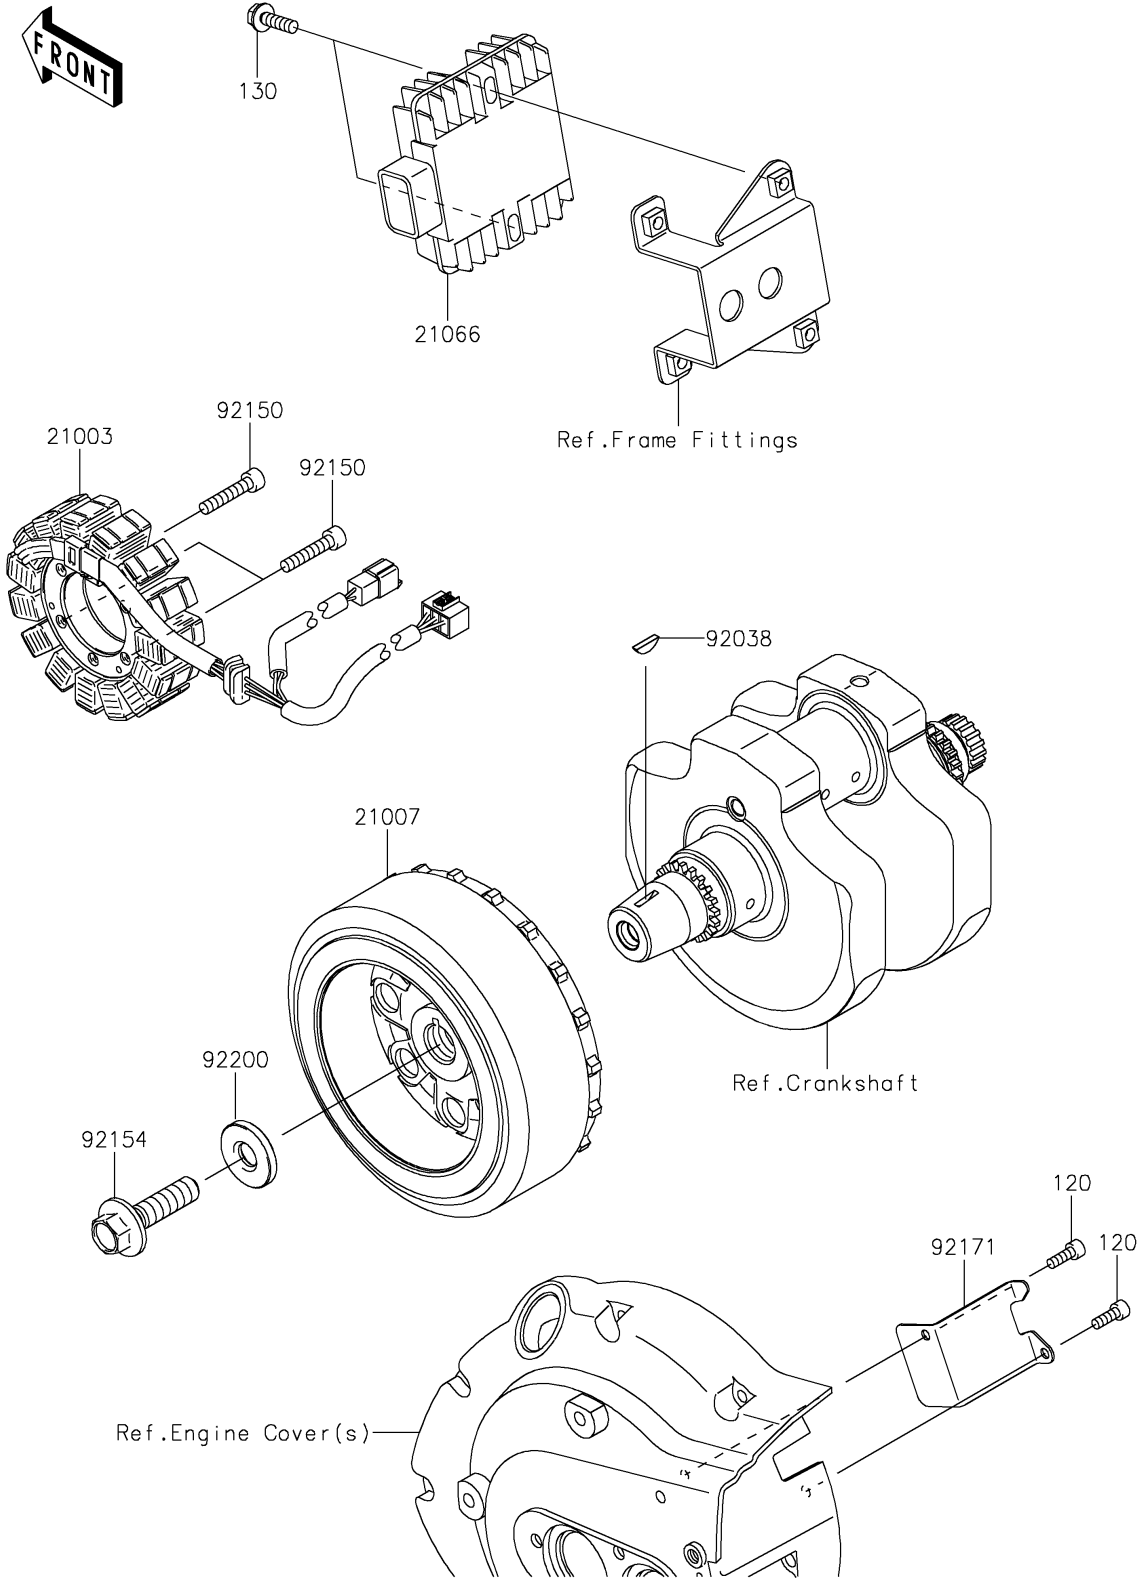

# 2024 Vulcan 900 Classic PARTS DIAGRAM

Generator

E1810

## 2024 Vulcan 900 Classic PARTS LIST

### Generator

ITEM NAME	PART NUMBER	QUANTITY
STATOR (Ref # 21003)	21003-0053	1
ROTOR (Ref # 21007)	21007-0076	1
REGULATOR-VOLTAGE (Ref # 21066)	21066-0705	1
KEY,WOODRUFF (Ref # 92038)	92038-001	1
BOLT,SOCKET,6X30 (Ref # 92150)	92150-1433	3
BOLT,FLANGED,12X45 (Ref # 92154)	92154-1357	1
CLAMP (Ref # 92171)	92171-0563	1
WASHER,12X33X5 (Ref # 92200)	92200-0220	1
BOLT-SOCKET,5X14 (Ref # 120)	120CA0514	2
BOLT-FLANGED,6X20 (Ref # 130)	130BB0620	2