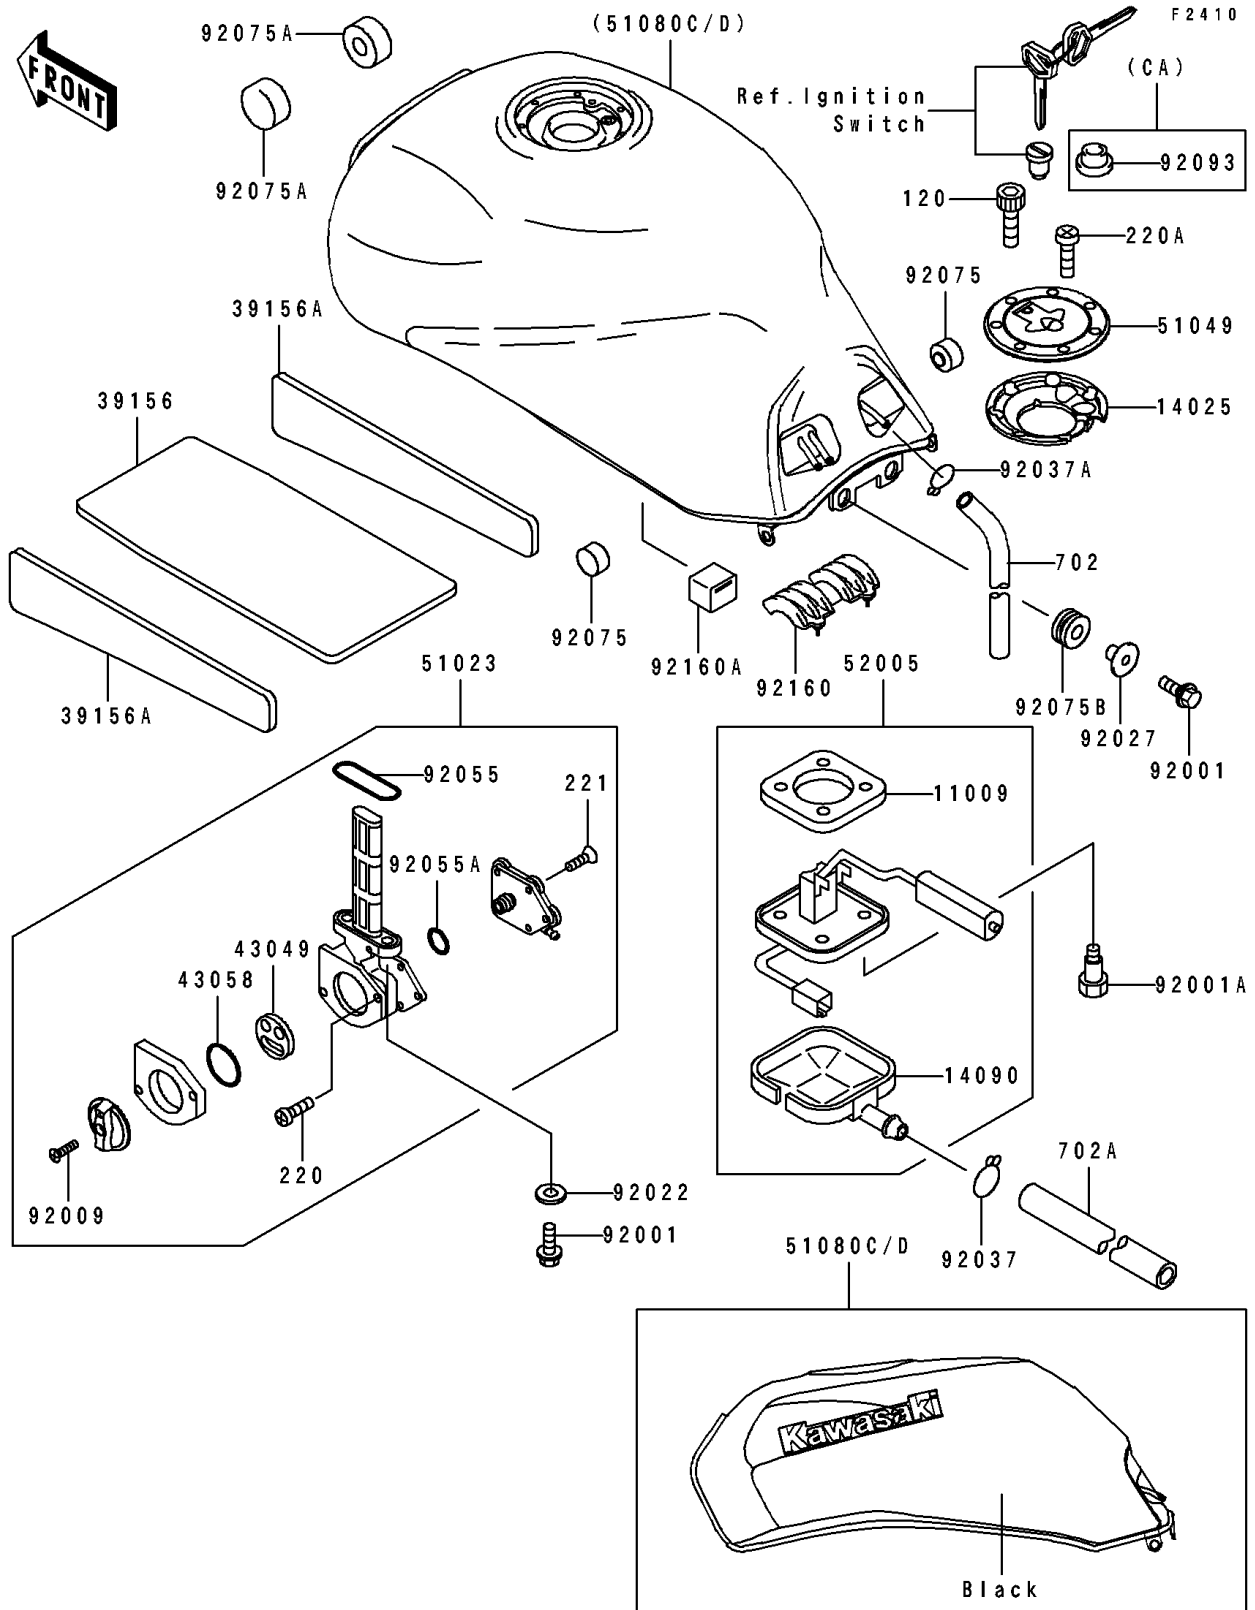

1996 GPZ 1100 ABS PARTS DIAGRAM

Fuel Tank

1996 GPZ 1100 ABS PARTS LIST

Fuel Tank

ITEM NAME	PART NUMBER	QUANTITY
GASKET,FUEL GAUGE (Ref # 11009)	11009-1656	1
COVER,TANK CAP (Ref # 14025)	14025-1913	1
COVER,FUEL GAUGE (Ref # 14090)	14090-1624	1
PAD,FUEL TANK,CNT (Ref # 39156)	39156-1482	1
PAD,FUEL TANK (Ref # 39156A)	39156-1483	2
PACKING,TAP VALVE (Ref # 43049)	43049-1075	1
RING,TAP LEVER (Ref # 43058)	43058-1083	1
TAP-ASSY,FUEL (Ref # 51023)	51023-1219	1
CAP-TANK,FUEL (Ref # 51049)	51049-1091	1
TANK-COMP-FUEL,P.G.BLACK (Ref # 51080C)	51080-5228-RL	1
TANK-COMP-FUEL,P.G.BLACK (Ref # 51080D)	51080-5229-RL	1
GAUGE,FUEL (Ref # 52005)	52005-1111	1
BOLT,6X25 (Ref # 92001)	92001-1524	4
BOLT,FUEL GAUGE (Ref # 92001A)	92001-1705	4
SCREW,4X12 (Ref # 92009)	92009-1742	1
WASHER,6.2X11X1.5 (Ref # 92022)	92022-183	2
COLLAR,L=13.1 (Ref # 92027)	92027-251	2
CLAMP,TUBE (Ref # 92037)	92037-147	1
CLAMP (Ref # 92037A)	92037-1712	1
RING-O,FUEL TAP PACKING (Ref # 92055)	92055-1112	1
RING-O (Ref # 92055A)	92055-1539	1
DAMPER (Ref # 92075)	92075-021	2
DAMPER,FUEL TANK (Ref # 92075A)	92075-101	2
DAMPER (Ref # 92075B)	92075-1690	2
SEAL,FUEL TANK CAP (Ref # 92093)	92093-1030	1
DAMPER,FUEL TANK,CNT (Ref # 92160)	92160-1577	1
DAMPER (Ref # 92160A)	92160-1626	1
BOLT-SOCKET (Ref # 120)	120S0512	7
SCREW-PAN-CROS (Ref # 220)	220B0308	2

1996 GPZ 1100 ABS PARTS LIST

Fuel Tank

ITEM NAME	PART NUMBER	QUANTITY
SCREW-PAN-CROS (Ref # 220A)	220C0508	1
SCREW-CSK-CROS,4X14 (Ref # 221)	221B0414	5
TUBE-RUBBER,7X10X600 (Ref # 702)	702A07600	1
TUBE-RUBBER,7X10X860 (Ref # 702A)	702A07860	1