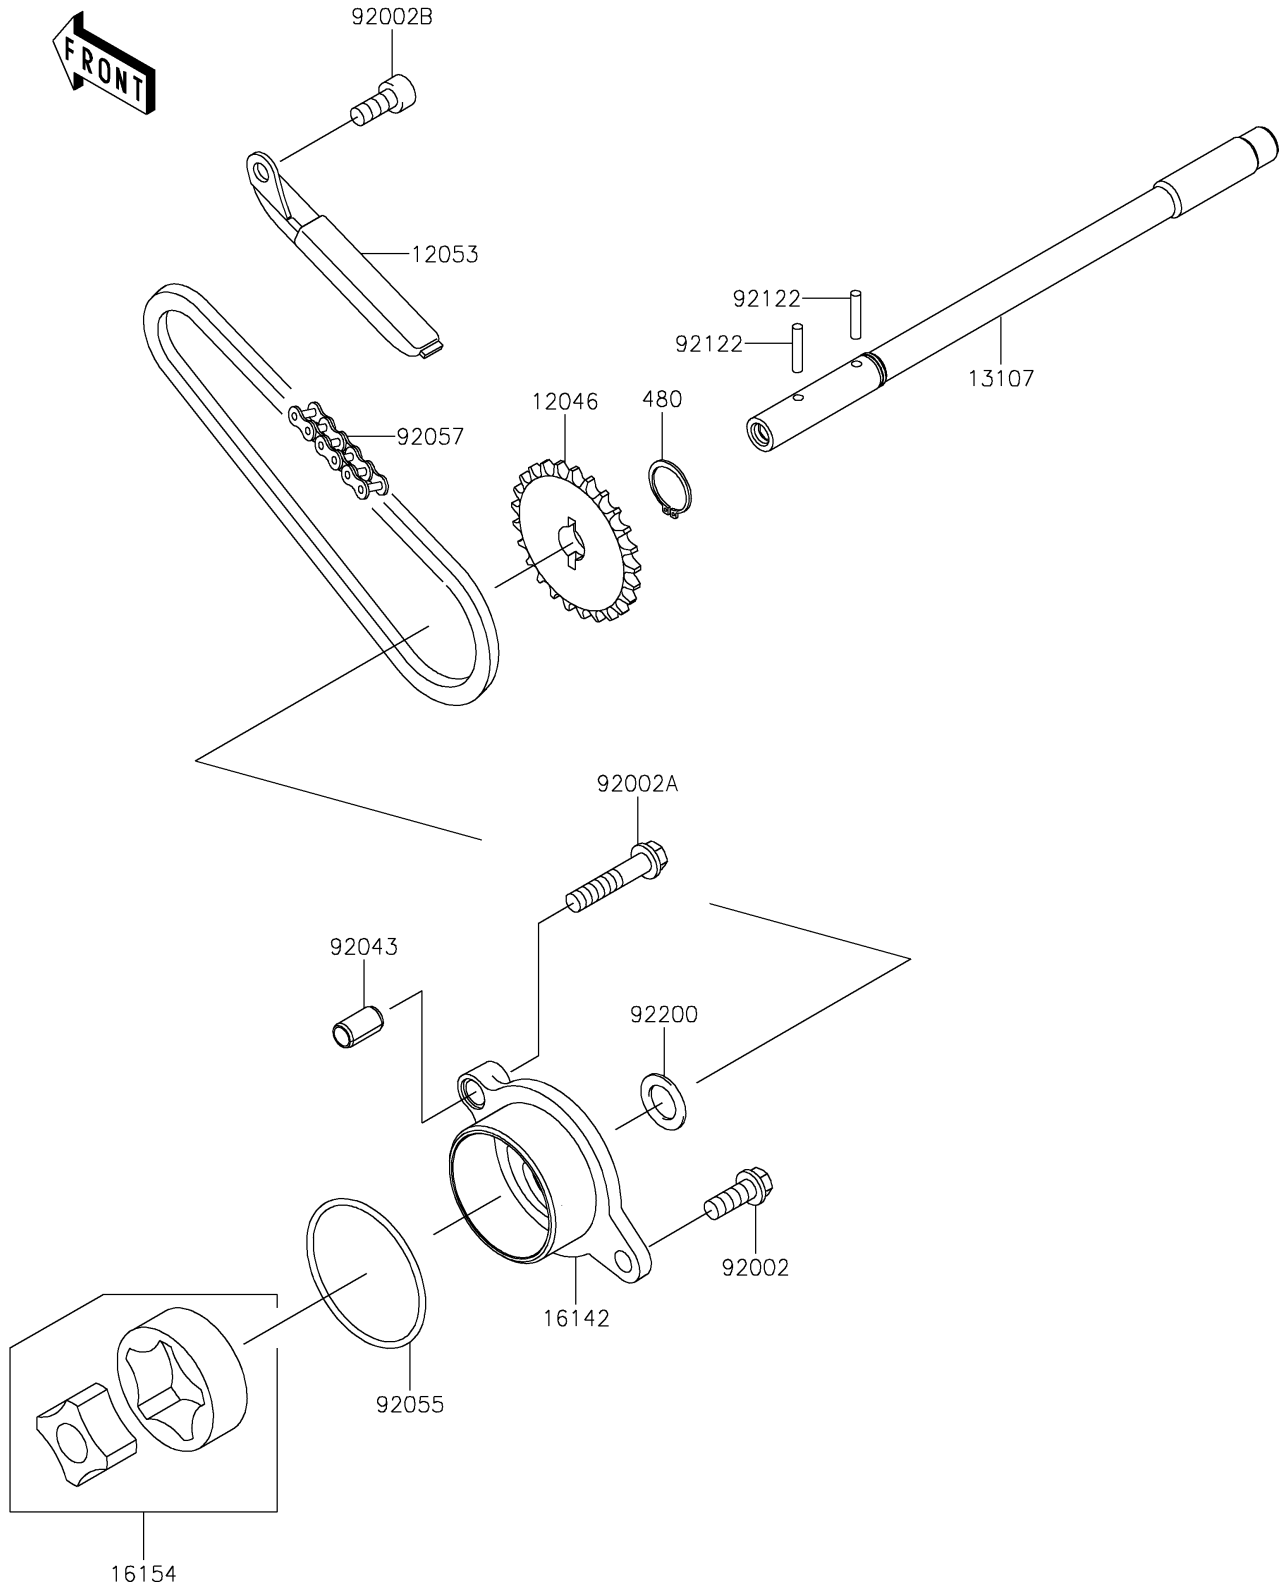

2025 Vulcan 900 Classic PARTS DIAGRAM

Oil Pump

E1712

2025 Vulcan 900 Classic PARTS LIST

Oil Pump

ITEM NAME	PART NUMBER	QUANTITY
SPROCKET,24T (Ref # 12046)	12046-0045	1
GUIDE-CHAIN (Ref # 12053)	12053-0070	1
SHAFT (Ref # 13107)	13107-0116	1
COVER-PUMP,OIL (Ref # 16142)	16142-0028	1
ROTOR-PUMP,40.56X18 (Ref # 16154)	16154-1056	1
BOLT,6X16 (Ref # 92002)	92002-1439	1
BOLT,6X30 (Ref # 92002A)	92002-1534	1
BOLT,SOCKET,6X14 (Ref # 92002B)	92002-1592	1
PIN,6.2X8X14 (Ref # 92043)	92043-1263	1
RING-O,44.7X2.4 (Ref # 92055)	92055-1279	1
CHAIN,DID 25H,54LE (Ref # 92057)	92057-0113	1
ROLLER,3X15.8 (Ref # 92122)	92122-1126	2
WASHER (Ref # 92200)	92200-1009	1
CIRCLIP-TYPE-C,11MM (Ref # 480)	480J1100	1