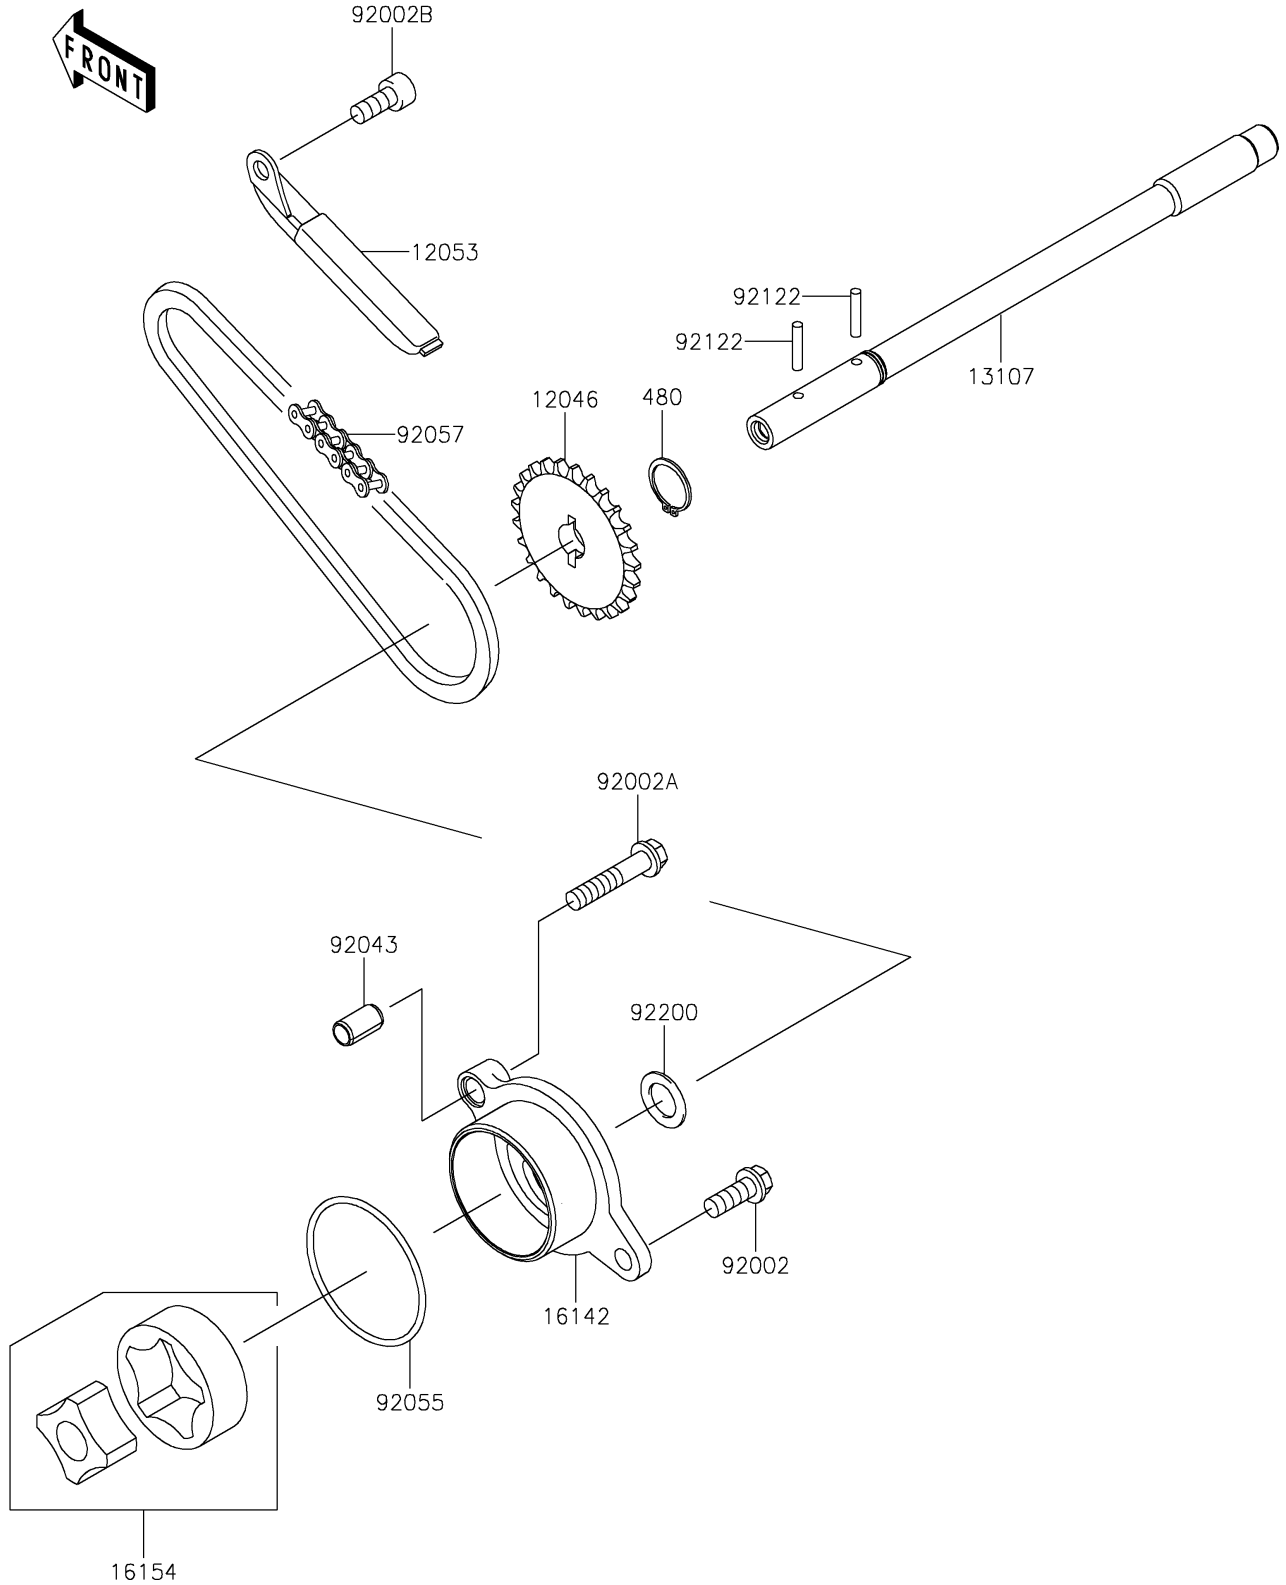

2024 Vulcan 900 Classic PARTS DIAGRAM

Oil Pump

E1712

2024 Vulcan 900 Classic PARTS LIST

Oil Pump

ITEM NAME	PART NUMBER	QUANTITY
SPROCKET,24T (Ref # 12046)	12046-0045	1
GUIDE-CHAIN (Ref # 12053)	12053-0070	1
SHAFT (Ref # 13107)	13107-0116	1
COVER-PUMP,OIL (Ref # 16142)	16142-0028	1
ROTOR-PUMP,40.56X18 (Ref # 16154)	16154-1056	1
BOLT,6X16 (Ref # 92002)	92002-1439	1
BOLT,6X30 (Ref # 92002A)	92002-1534	1
BOLT,SOCKET,6X14 (Ref # 92002B)	92002-1592	1
PIN,6.2X8X14 (Ref # 92043)	92043-1263	1
RING-O,44.7X2.4 (Ref # 92055)	92055-1279	1
CHAIN,DID 25H,54LE (Ref # 92057)	92057-0113	1
ROLLER,3X15.8 (Ref # 92122)	92122-1126	2
WASHER (Ref # 92200)	92200-1009	1
CIRCLIP-TYPE-C,11MM (Ref # 480)	480J1100	1