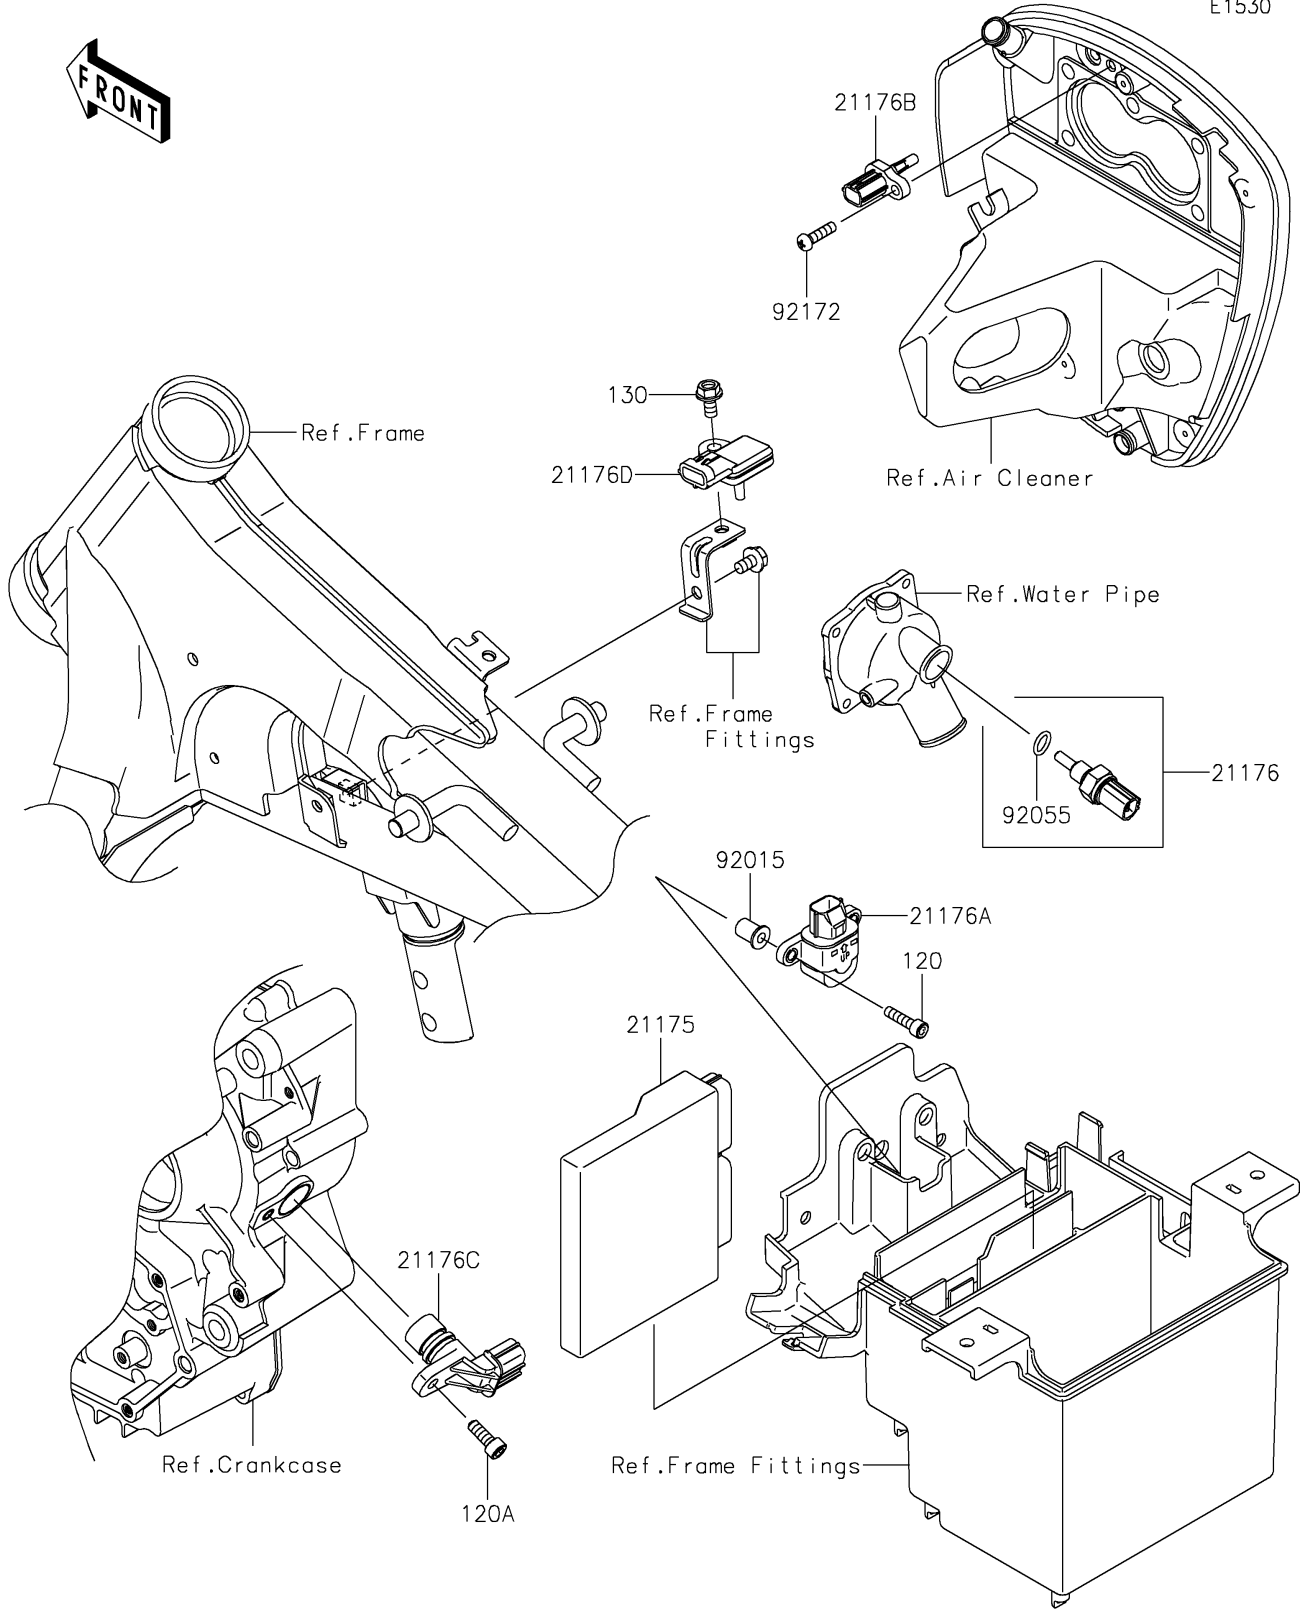

2025 Vulcan 900 Classic PARTS DIAGRAM

Fuel Injection

E1530

2025 Vulcan 900 Classic PARTS LIST

Fuel Injection

ITEM NAME	PART NUMBER	QUANTITY
CONTROL UNIT-ELECTRONIC (Ref # 21175)	21175-0146	1
SENSOR,WATER TEMP (Ref # 21176)	21176-0009	1
SENSOR (Ref # 21176A)	21176-0025	1
SENSOR,AIR TEMPERATURE (Ref # 21176B)	21176-0048	1
SENSOR,SPEED (Ref # 21176C)	21176-0054	1
SENSOR,PRESSURE (Ref # 21176D)	21176-0058	1
NUT,WELL,5MM (Ref # 92015)	92015-1757	2
RING-O,9.5X1.9 (Ref # 92055)	92055-0016	1
SCREW,TAPPING,5X20 (Ref # 92172)	92172-0011	1
BOLT-SOCKET,5X20 (Ref # 120)	120CA0520	2
BOLT-SOCKET,6X16 (Ref # 120A)	120CA0616	1
BOLT-FLANGED,6X12 (Ref # 130)	130BA0612	1