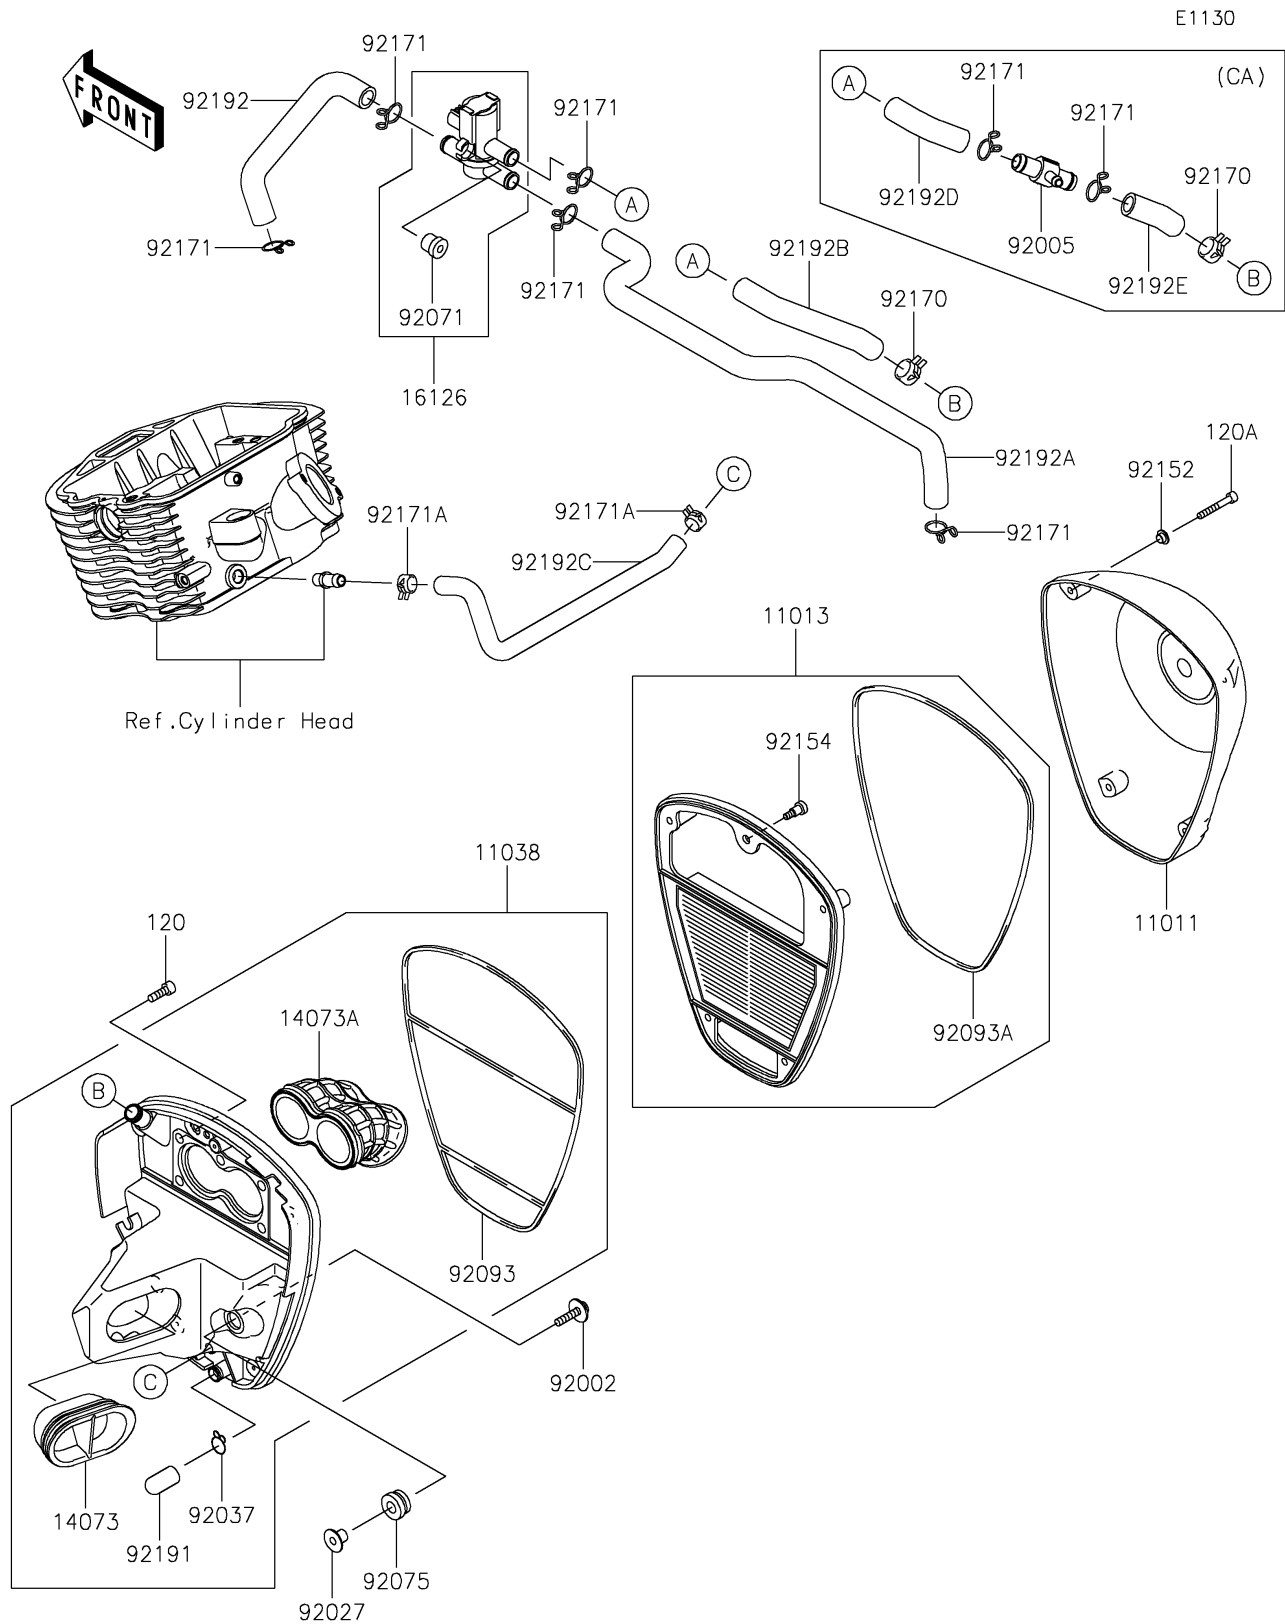

2024 Vulcan 900 Classic PARTS DIAGRAM

Air Cleaner

2024 Vulcan 900 Classic PARTS LIST

Air Cleaner

ITEM NAME	PART NUMBER	QUANTITY
CASE-AIR FILTER (Ref # 11011)	11011-0142	1
ELEMENT-AIR FILTER (Ref # 11013)	11013-0015	1
CASE-ASSY-AIR FILTER (Ref # 11038)	11038-0015	1
DUCT,INTAKE (Ref # 14073)	14073-0103	1
DUCT,THROTTLE BODY (Ref # 14073A)	14073-0104	1
VALVE (Ref # 16126)	16126-0022	1
BOLT,6X25 (Ref # 92002)	92002-1135	2
FITTING (Ref # 92005)	92005-0054	1
COLLAR,L=12 (Ref # 92027)	92027-1062	2
CLAMP,14.5MM (Ref # 92037)	92037-1900	1
GROMMET (Ref # 92071)	92071-0026	1
DAMPER,RUBBER (Ref # 92075)	92075-1123	2
SEAL (Ref # 92093)	92093-0054	1
SEAL (Ref # 92093A)	92093-0057	1
COLLAR (Ref # 92152)	92152-0451	4
BOLT,SOCKET,5X16.5 (Ref # 92154)	92154-0120	1
CLAMP (Ref # 92170)	92170-1989	1
CLAMP (Ref # 92171)	92171-0790	7
CLAMP (Ref # 92171A)	92171-1441	2
TUBE (Ref # 92191)	92191-1704	1
TUBE,ASV-FR HEAD (Ref # 92192)	92192-0266	1
TUBE,ASV-RR HEAD (Ref # 92192A)	92192-0267	1
TUBE,A/C-ASV (Ref # 92192B)	92192-0268	1
TUBE,BLOWBY (Ref # 92192C)	92192-0269	1
TUBE,ASV-FITTING (Ref # 92192D)	92192-0345	1
TUBE,A/C-FITTING (Ref # 92192E)	92192-0510	1
BOLT-SOCKET,6X18 (Ref # 120)	120CA0618	5
BOLT-SOCKET,5X35 (Ref # 120A)	120CC0535	4
CLAMP (Ref # 92171)	92171-0790	5