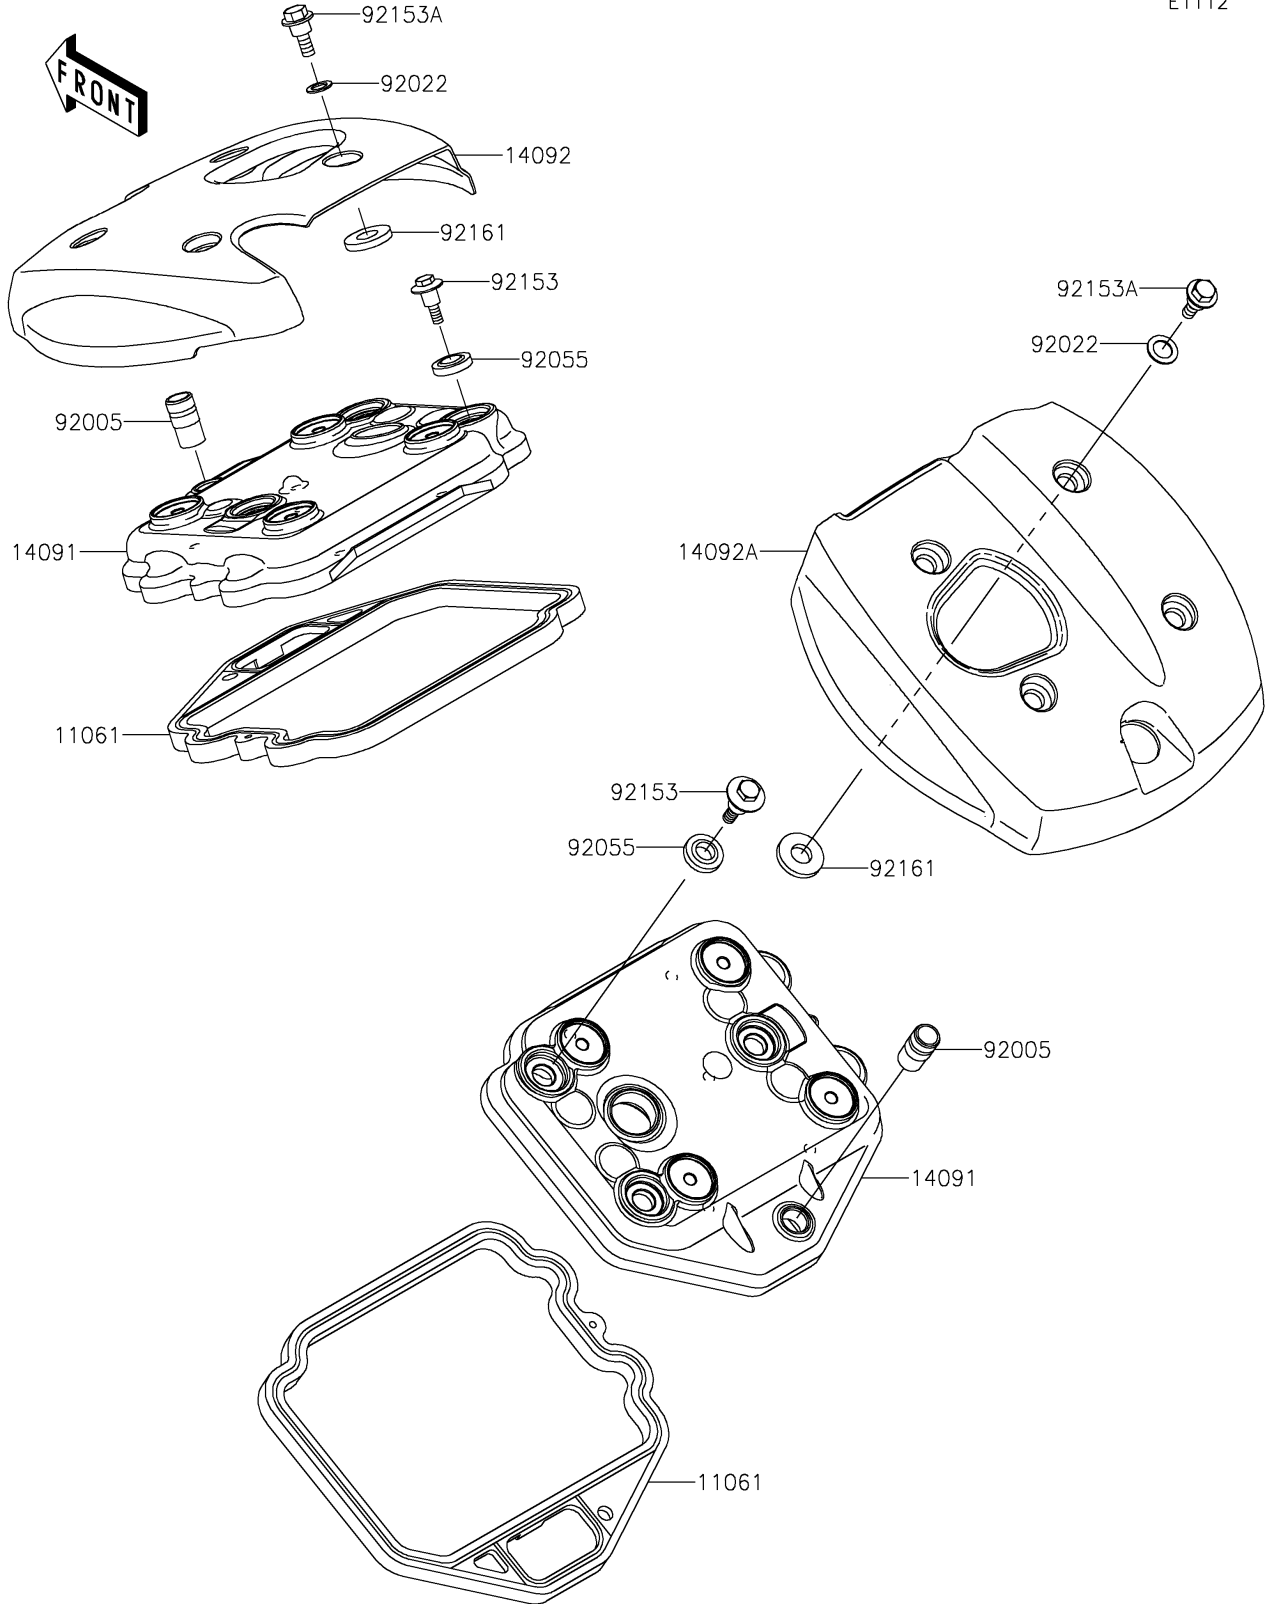

2024 Vulcan 900 Classic PARTS DIAGRAM

Cylinder Head Cover

E1112

2024 Vulcan 900 Classic PARTS LIST

Cylinder Head Cover

ITEM NAME	PART NUMBER	QUANTITY
GASKET,HEAD COVER (Ref # 11061)	11061-0261	2
COVER,HEAD (Ref # 14091)	14091-0506	2
COVER,TOP,FR (Ref # 14092)	14092-0915	1
COVER,TOP,RR (Ref # 14092A)	14092-0916	1
FITTING (Ref # 92005)	92005-0052	2
WASHER,10.2X16X1 (Ref # 92022)	92022-1829	8
RING-O,HEAD COVER BOLT (Ref # 92055)	92055-1352	6
BOLT,HEAD COVER (Ref # 92153)	92153-0793	6
BOLT,FLANGED,6X19 (Ref # 92153A)	92153-1400	8
DAMPER (Ref # 92161)	92161-0366	8