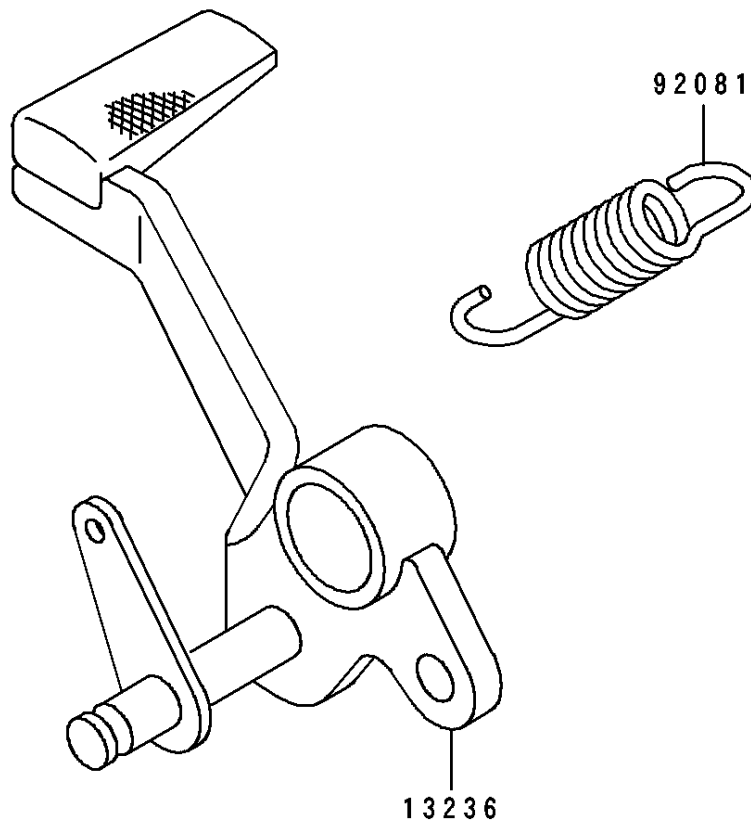

1996 GPZ 1100 ABS PARTS DIAGRAM

Brake Pedal/Torque Link

F2260

1996 GPZ 1100 ABS PARTS LIST

Brake Pedal/Torque Link

ITEM NAME	PART NUMBER	QUANTITY
LEVER-COMP,BRAKE PEDAL (Ref # 13236)	13236-1285	1
SPRING,BRAKE PEDAL (Ref # 92081)	92081-1604	1