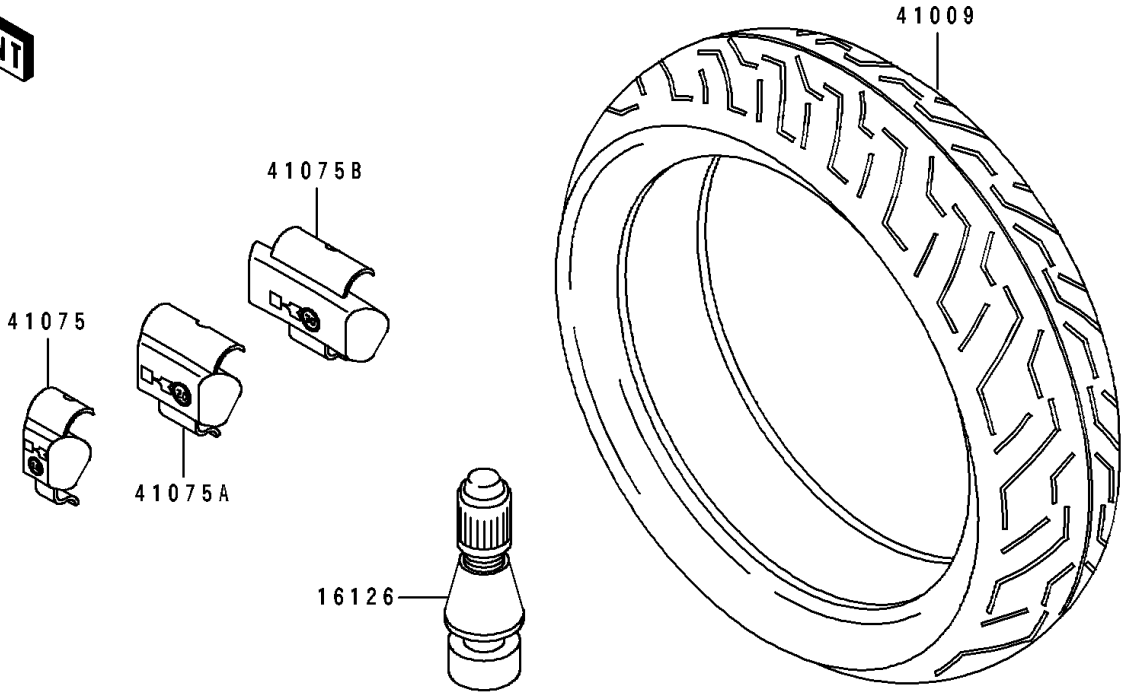

1996 GPZ 1100 ABS PARTS DIAGRAM

Tires

F2210

1996 GPZ 1100 ABS PARTS LIST

Tires

ITEM NAME	PART NUMBER	QUANTITY
VALVE,TIRE (Ref # 16126)	16126-1140	2
TIRE,FR,120/70ZR17,BT-54F(BS) (Ref # 41009)	41009-1055	1
TIRE,RR,170/60ZR17,BT-54R(BS) (Ref # 41009A)	41009-1056	1
BALANCER-WHEEL,10G,SILVER (Ref # 41075)	41075-1014	AR
BALANCER-WHEEL,20G,SILVER (Ref # 41075A)	41075-1015	AR
BALANCER-WHEEL,30G,SILVER (Ref # 41075B)	41075-1016	AR