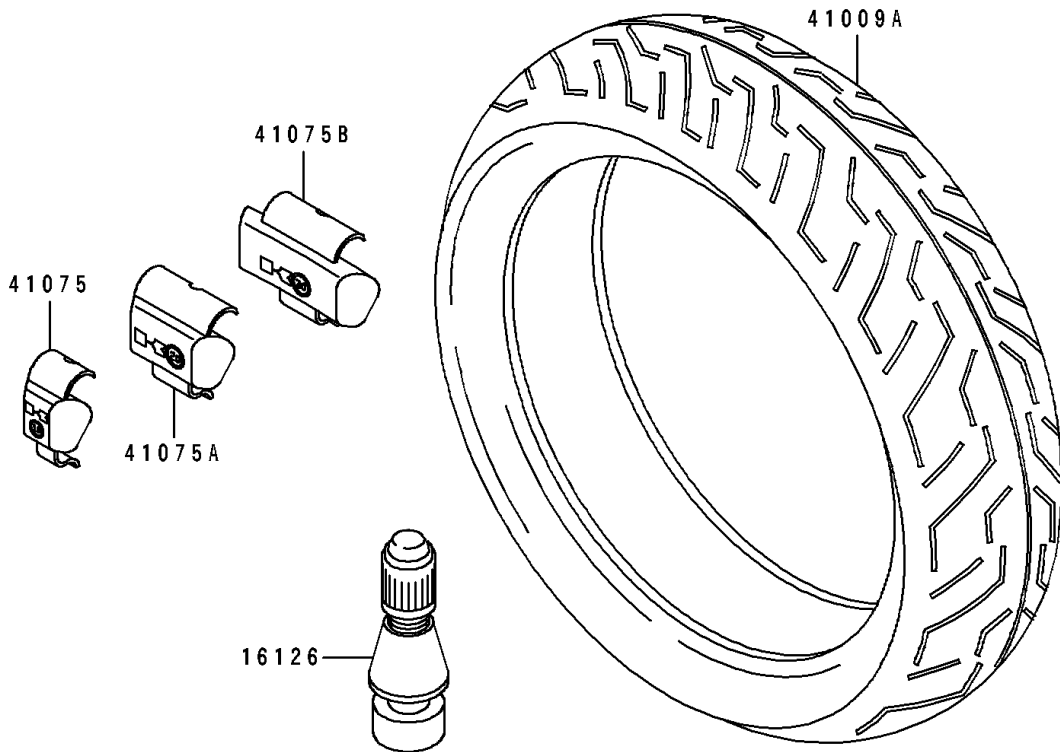

1996 GPZ 1100 ABS PARTS DIAGRAM

Tires

F2210

1996 GPZ 1100 ABS PARTS LIST

Tires

ITEM NAME	PART NUMBER	QUANTITY
VALVE,TIRE (Ref # 16126)	16126-1140	2
TIRE,FR,120/70ZR17,BT-54F(BS) (Ref # 41009)	41009-1055	1
TIRE,RR,170/60ZR17,BT-54R(BS) (Ref # 41009A)	41009-1056	1
BALANCER-WHEEL,10G,SILVER (Ref # 41075)	41075-1014	AR
BALANCER-WHEEL,20G,SILVER (Ref # 41075A)	41075-1015	AR
BALANCER-WHEEL,30G,SILVER (Ref # 41075B)	41075-1016	AR