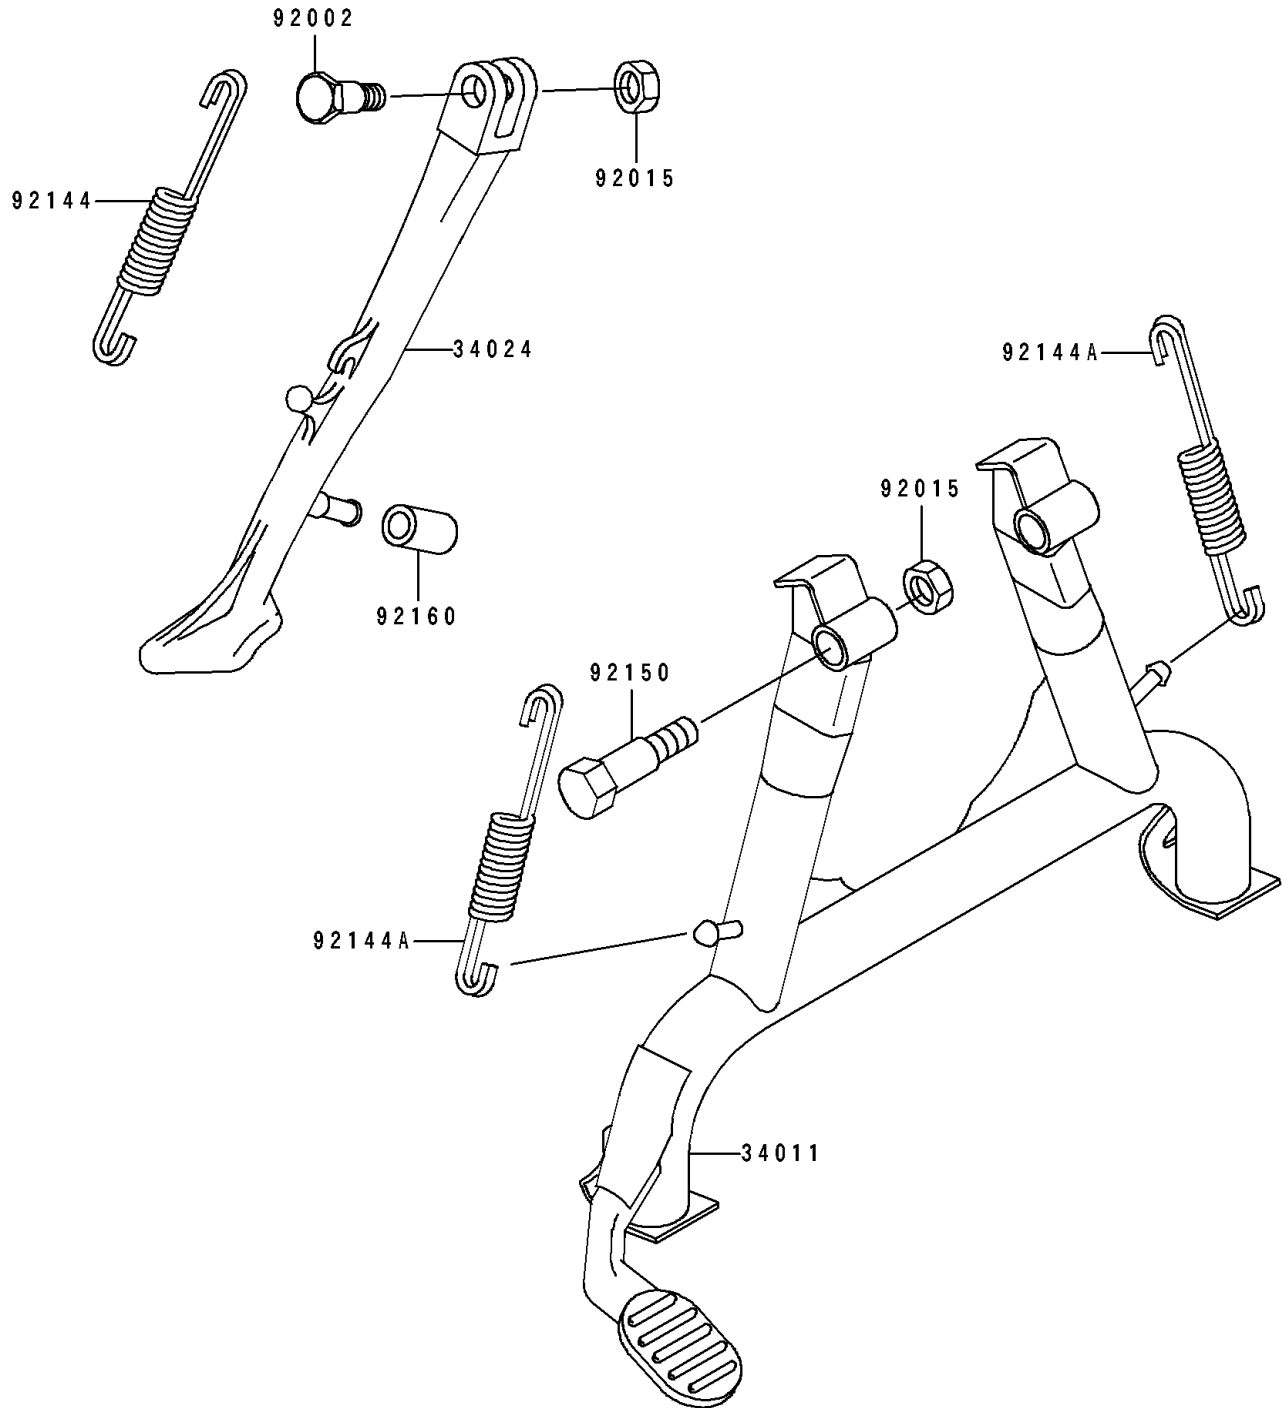

1996 GPZ 1100 ABS PARTS DIAGRAM

Stand(s)

F2190

1996 GPZ 1100 ABS PARTS LIST

Stand(s)

ITEM NAME	PART NUMBER	QUANTITY
STAND-CENTER (Ref # 34011)	34011-1160	1
STAND-SIDE,BLACK (Ref # 34024)	34024-1317-10	1
BOLT,SIDE STAND (Ref # 92002)	92002-1813	1
NUT,LOCK,10MM,BLACK (Ref # 92015)	92015-1188	3
SPRING,SIDE STAND (Ref # 92144)	92144-1127	1
SPRING,CENTER STAND (Ref # 92144A)	92144-1334	2
BOLT,CENTER STAND,10MM (Ref # 92150)	92150-1112	2
DAMPER,SIDE STAND (Ref # 92160)	92160-1655	1