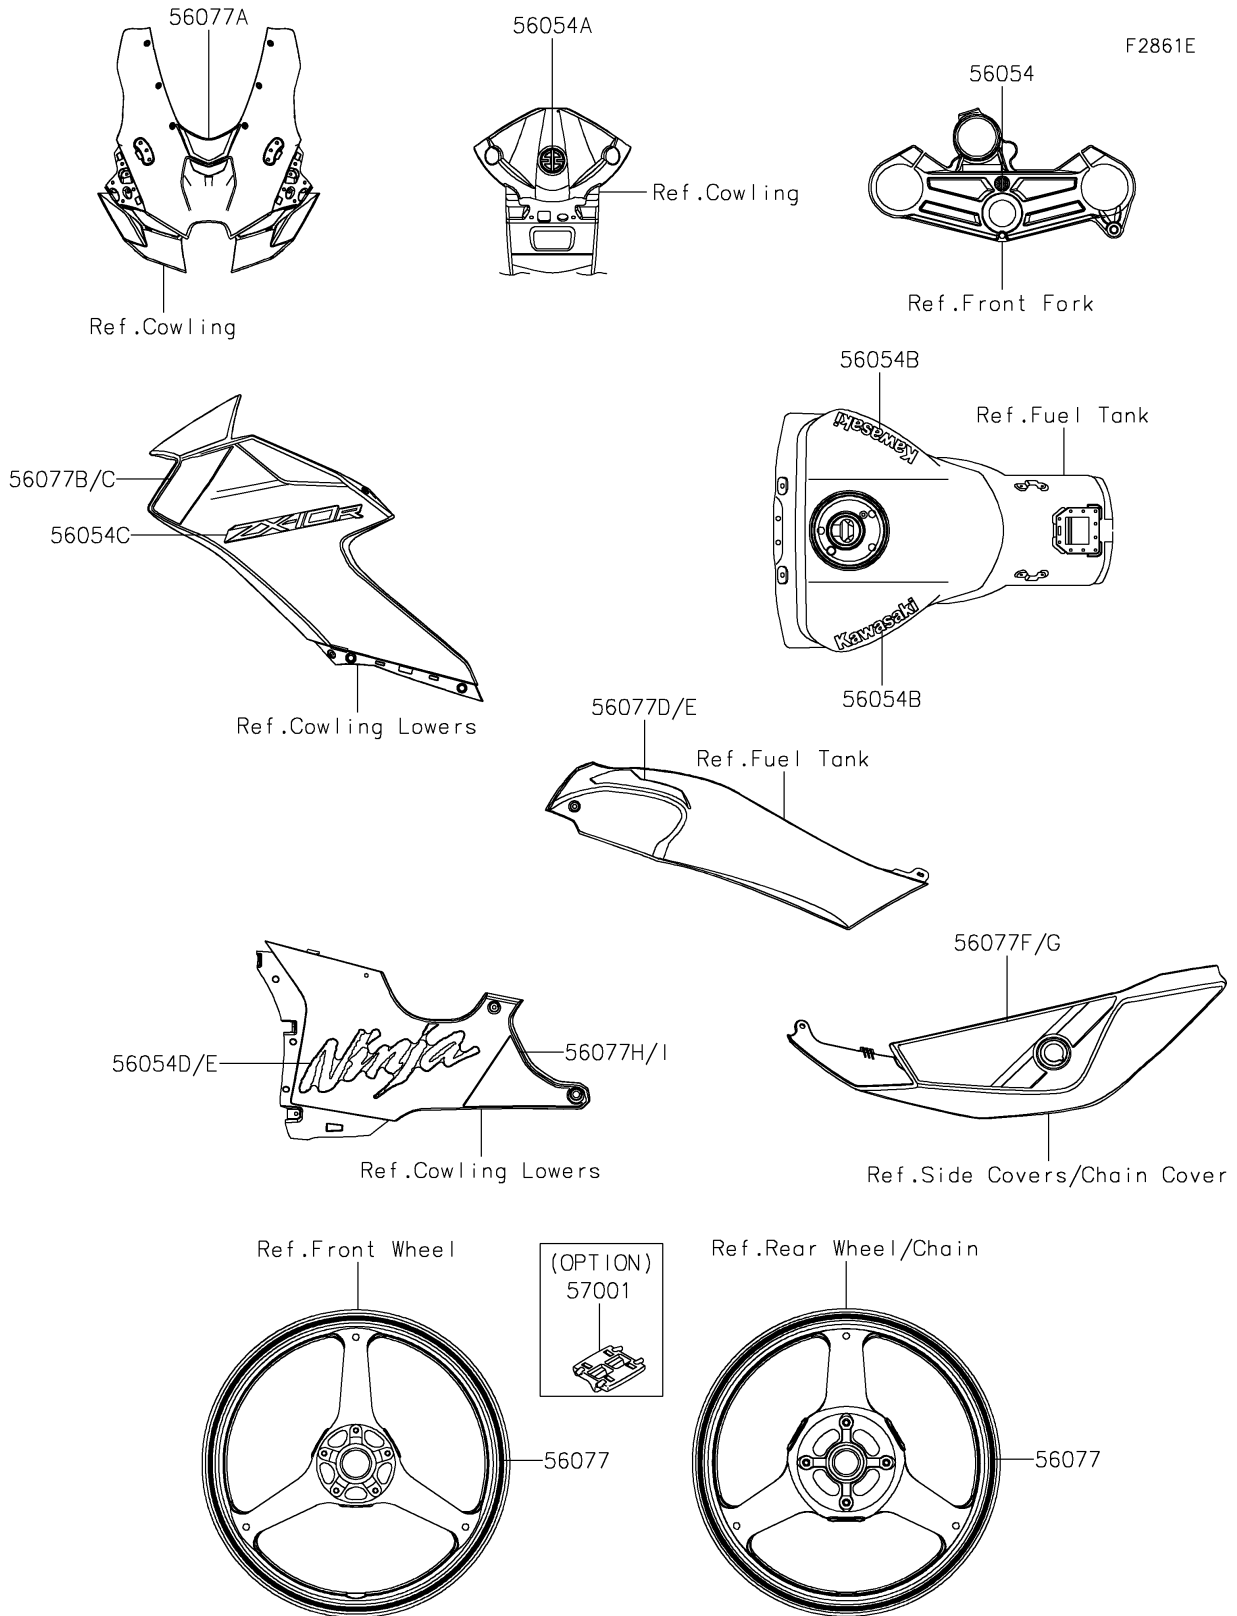

2024 NINJA® ZX™-10R PARTS DIAGRAM

Decals(Black)(MRFAL/MSFAL)

2024 NINJA® ZX™ -10R PARTS LIST

Decals(Black)(MRFAL/MSFAL)

ITEM NAME	PART NUMBER	QUANTITY
MARK,UPP HOLDER,RIVER (Ref # 56054)	56054-1628	1
MARK,UPP COWL.,RIVER (Ref # 56054A)	56054-2900	1
MARK,FUEL TANK,KAWASAKI (Ref # 56054B)	56054-3982	2
MARK,SIDE COWL.,ZX-10R (Ref # 56054C)	56054-4037	2
MARK,LWR COWL.,LH,NINJA (Ref # 56054D)	56054-4038	1
MARK,LWR COWL.,RH,NINJA (Ref # 56054E)	56054-4039	1
PATTERN,WHEEL,SIL/BLK,4X1350 (Ref # 56077)	56077-0524	4
PATTERN,UPP COWL.,CNT (Ref # 56077A)	56077-0840	1
PATTERN,SIDE COWL.,LH (Ref # 56077B)	56077-0841	1
PATTERN,SIDE COWL.,RH (Ref # 56077C)	56077-0842	1
PATTERN,TANK COVER,LH (Ref # 56077D)	56077-0843	1
PATTERN,TANK COVER,RH (Ref # 56077E)	56077-0844	1
PATTERN,TAIL COVER,LH (Ref # 56077F)	56077-0845	1
PATTERN,TAIL COVER,RH (Ref # 56077G)	56077-0846	1
PATTERN,LWR COWL.,LH (Ref # 56077H)	56077-0847	1
PATTERN,LWR COWL.,RH (Ref # 56077I)	56077-0848	1
RIM STRIPE APPLICATOR (Ref # 57001)	57001-1752	AR