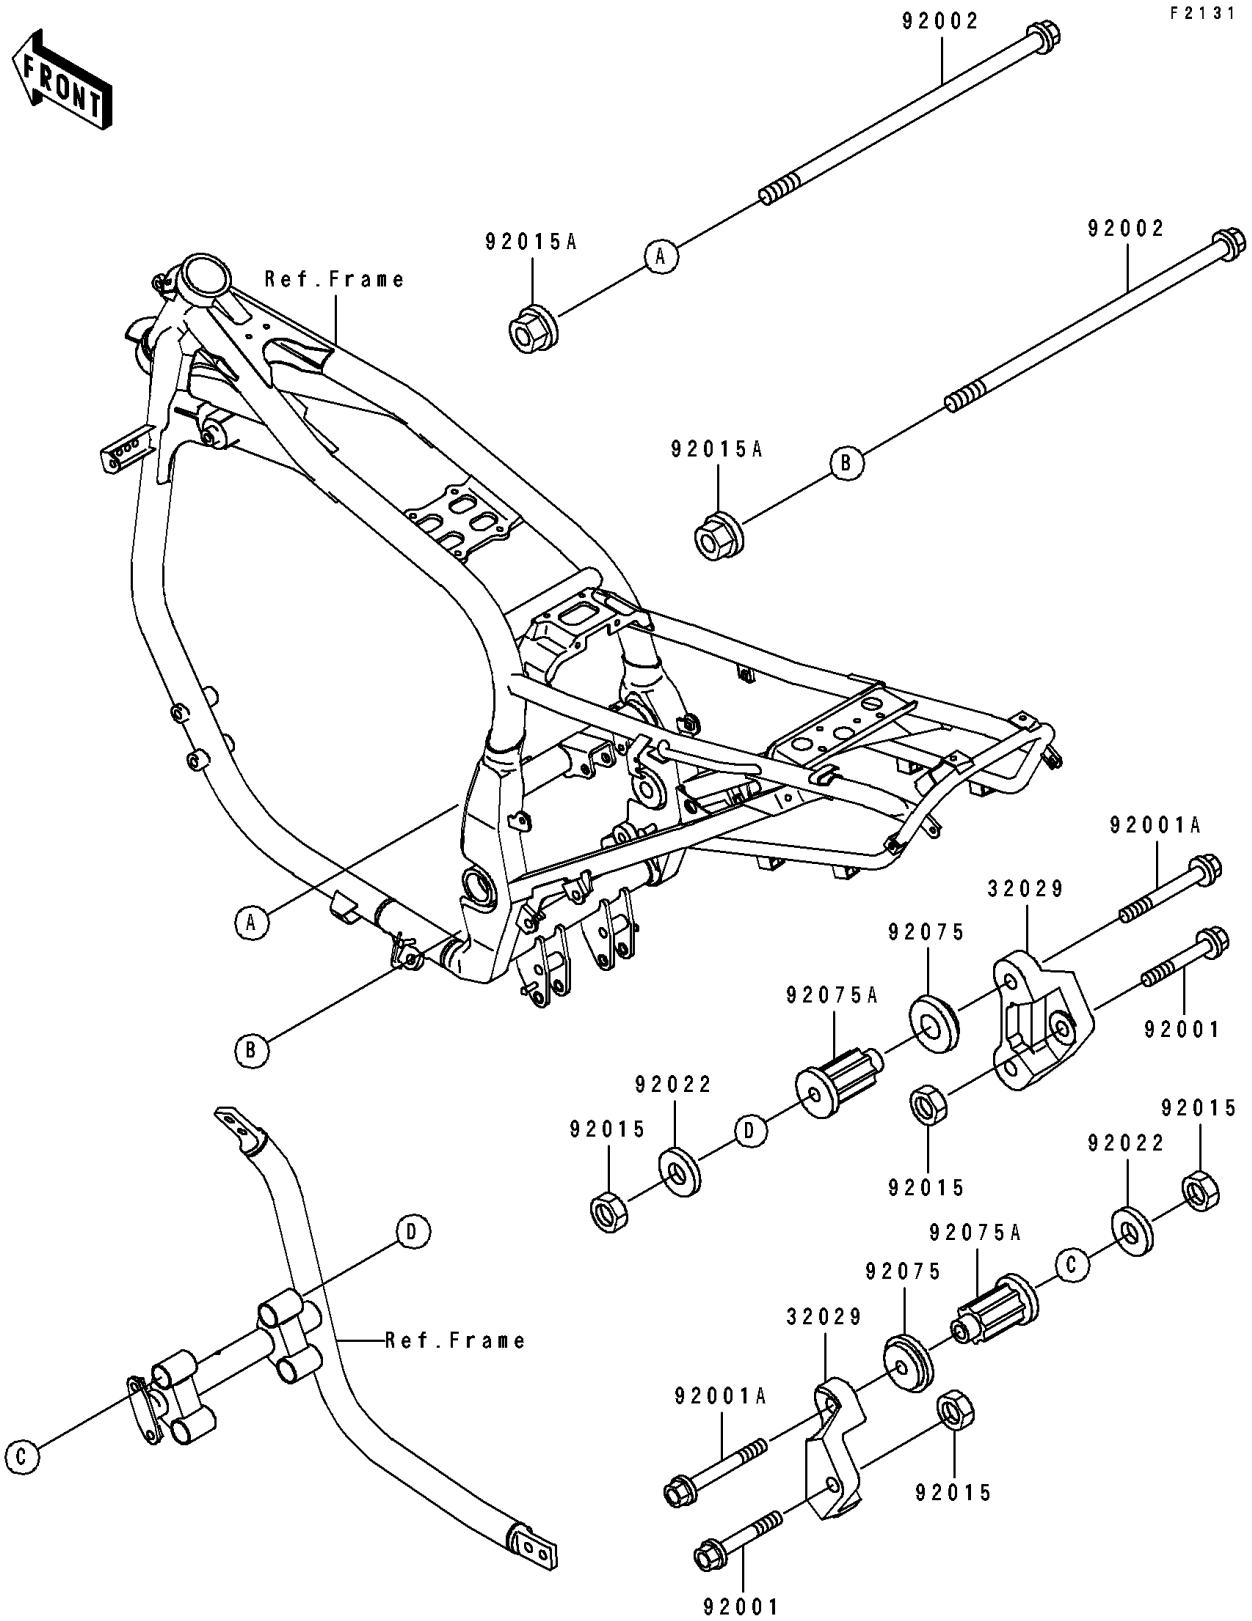

1996 GPZ 1100 ABS PARTS DIAGRAM

Frame Fittings

1996 GPZ 1100 ABS PARTS LIST

Frame Fittings

ITEM NAME	PART NUMBER	QUANTITY
BRACKET-ENGINE (Ref # 32029)	32029-1615	2
BOLT,FLANGED,10X60 (Ref # 92001)	92001-1617	2
BOLT,FLANGED,10X85 (Ref # 92001A)	92001-1619	4
BOLT,FLANGED,10X205 (Ref # 92002)	92002-1321	2
NUT,LOCK,10MM (Ref # 92015)	92015-1429	6
NUT,LOCK,10MM (Ref # 92015A)	92015-1522	2
WASHER,10.5X37X1.6 (Ref # 92022)	92022-1246	4
DAMPER,ENGINE MOUNT,SIDE (Ref # 92075)	92075-1274	4
DAMPER,ENGINE MOUNT,MAIN (Ref # 92075A)	92075-1377	4