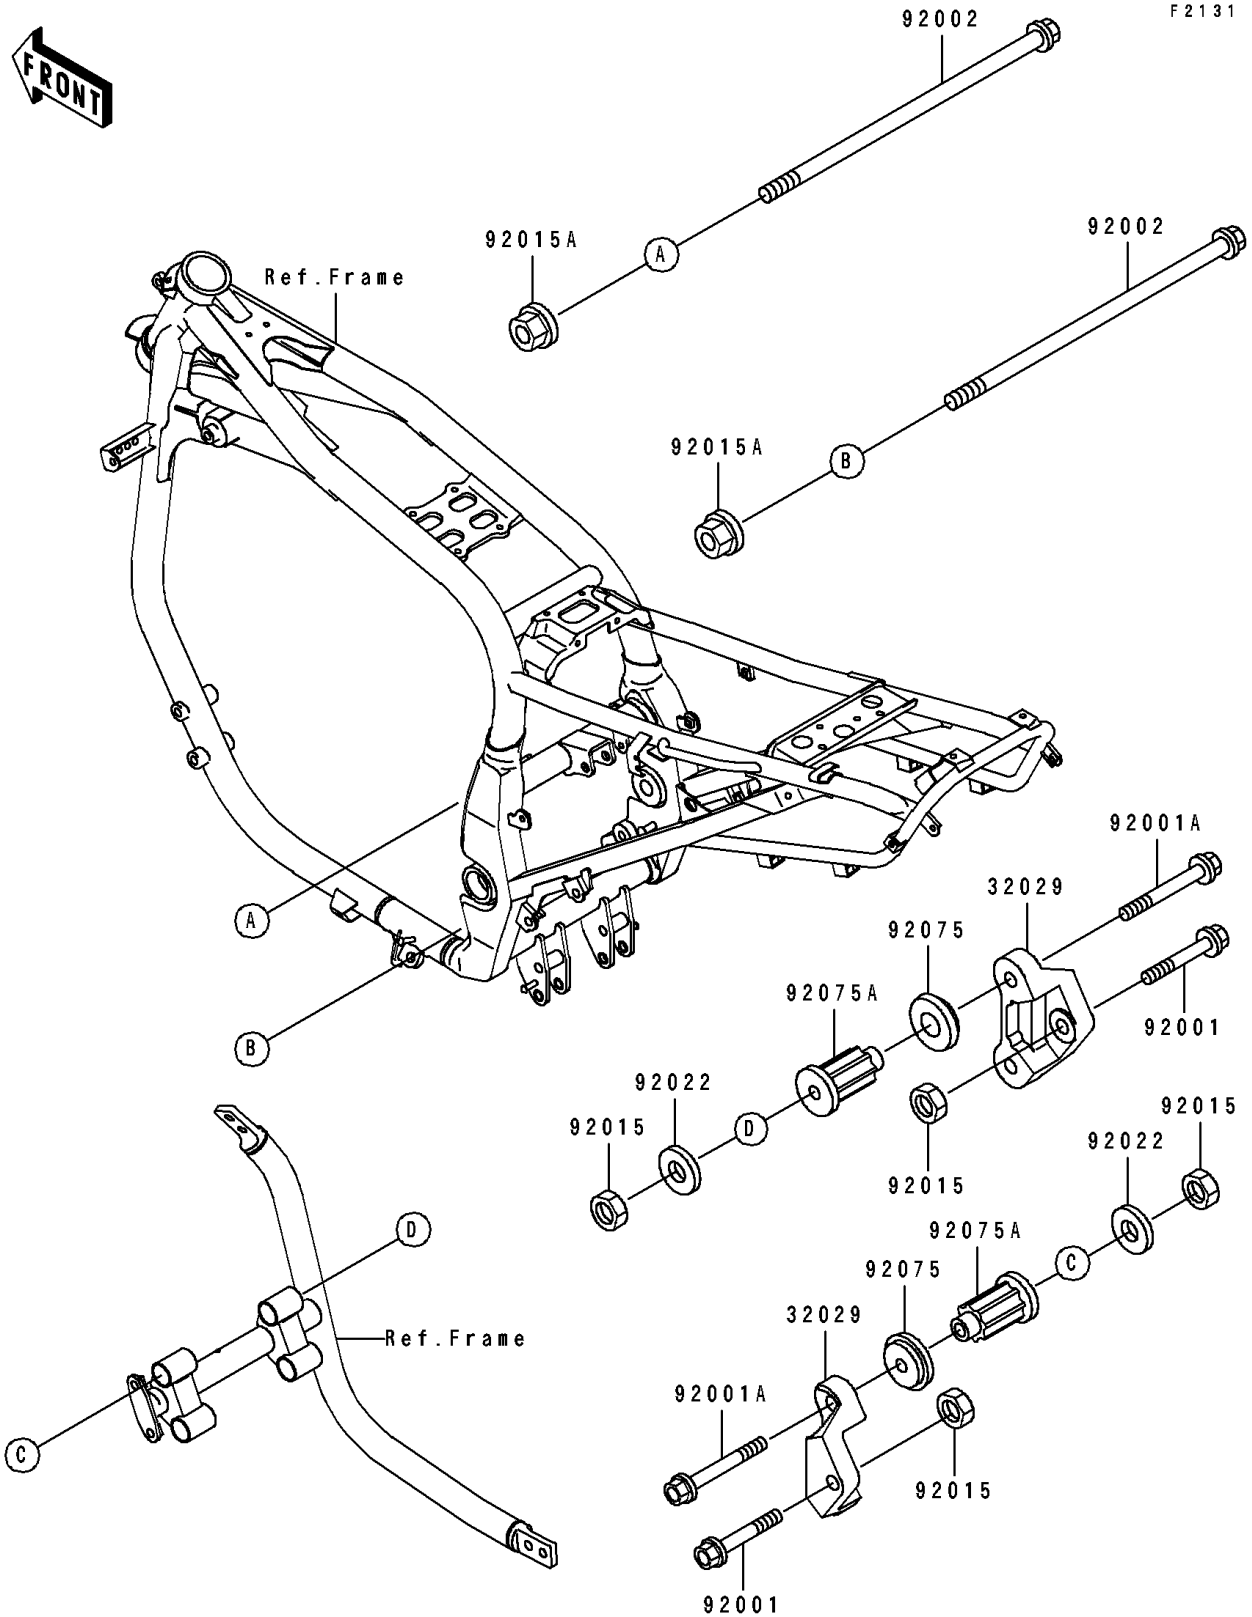

1996 GPZ 1100 ABS PARTS DIAGRAM

Frame Fittings

1996 GPZ 1100 ABS PARTS LIST

Frame Fittings

| ITEM NAME | PART NUMBER | QUANTITY |
|---|-------------|----------|
| BRACKET-ENGINE (Ref # 32029) | 32029-1615 | 2 |
| BOLT,FLANGED,10X60 (Ref # 92001) | 92001-1617 | 2 |
| BOLT,FLANGED,10X85 (Ref # 92001A) | 92001-1619 | 4 |
| BOLT,FLANGED,10X205 (Ref # 92002) | 92002-1321 | 2 |
| NUT,LOCK,10MM (Ref # 92015) | 92015-1429 | 6 |
| NUT,LOCK,10MM (Ref # 92015A) | 92015-1522 | 2 |
| WASHER,10.5X37X1.6 (Ref # 92022) | 92022-1246 | 4 |
| DAMPER,ENGINE MOUNT,SIDE (Ref # 92075) | 92075-1274 | 4 |
| DAMPER,ENGINE MOUNT,MAIN (Ref # 92075A) | 92075-1377 | 4 |