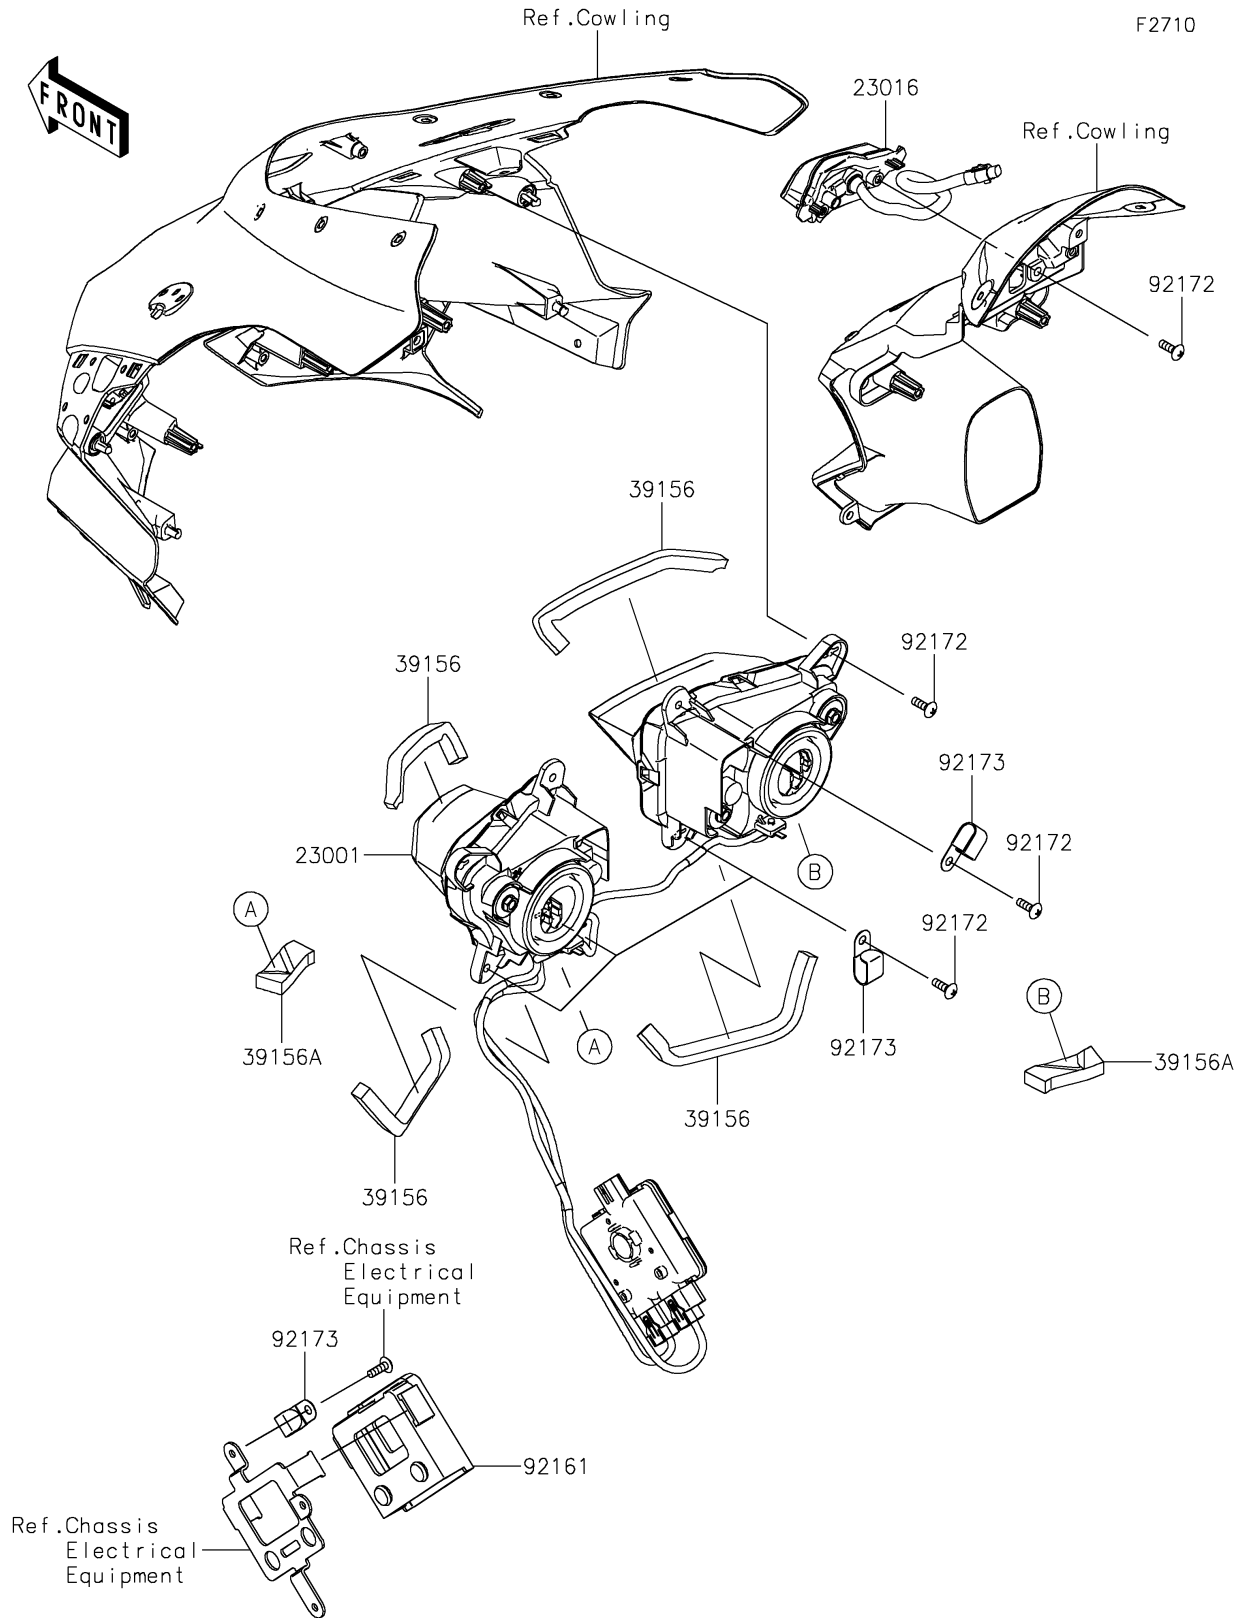

2024 NINJA® ZX™ -10R PARTS DIAGRAM

Headlight(s)

2024 NINJA® ZX™ -10R PARTS LIST

Headlight(s)

ITEM NAME	PART NUMBER	QUANTITY
LAMP-ASSY-HEAD,LED (Ref # 23001)	23001-0050	1
LAMP-ASSY,POSITION LAMP (Ref # 23016)	23016-0654	1
PAD,10X10X150 (Ref # 39156)	39156-2715	4
PAD,10X20X60 (Ref # 39156A)	39156-2716	2
DAMPER,ECU (Ref # 92161)	92161-1561	1
SCREW,TAPPING,5X16 (Ref # 92172)	92172-0175	10
CLAMP,68MM (Ref # 92173)	92173-1009	5