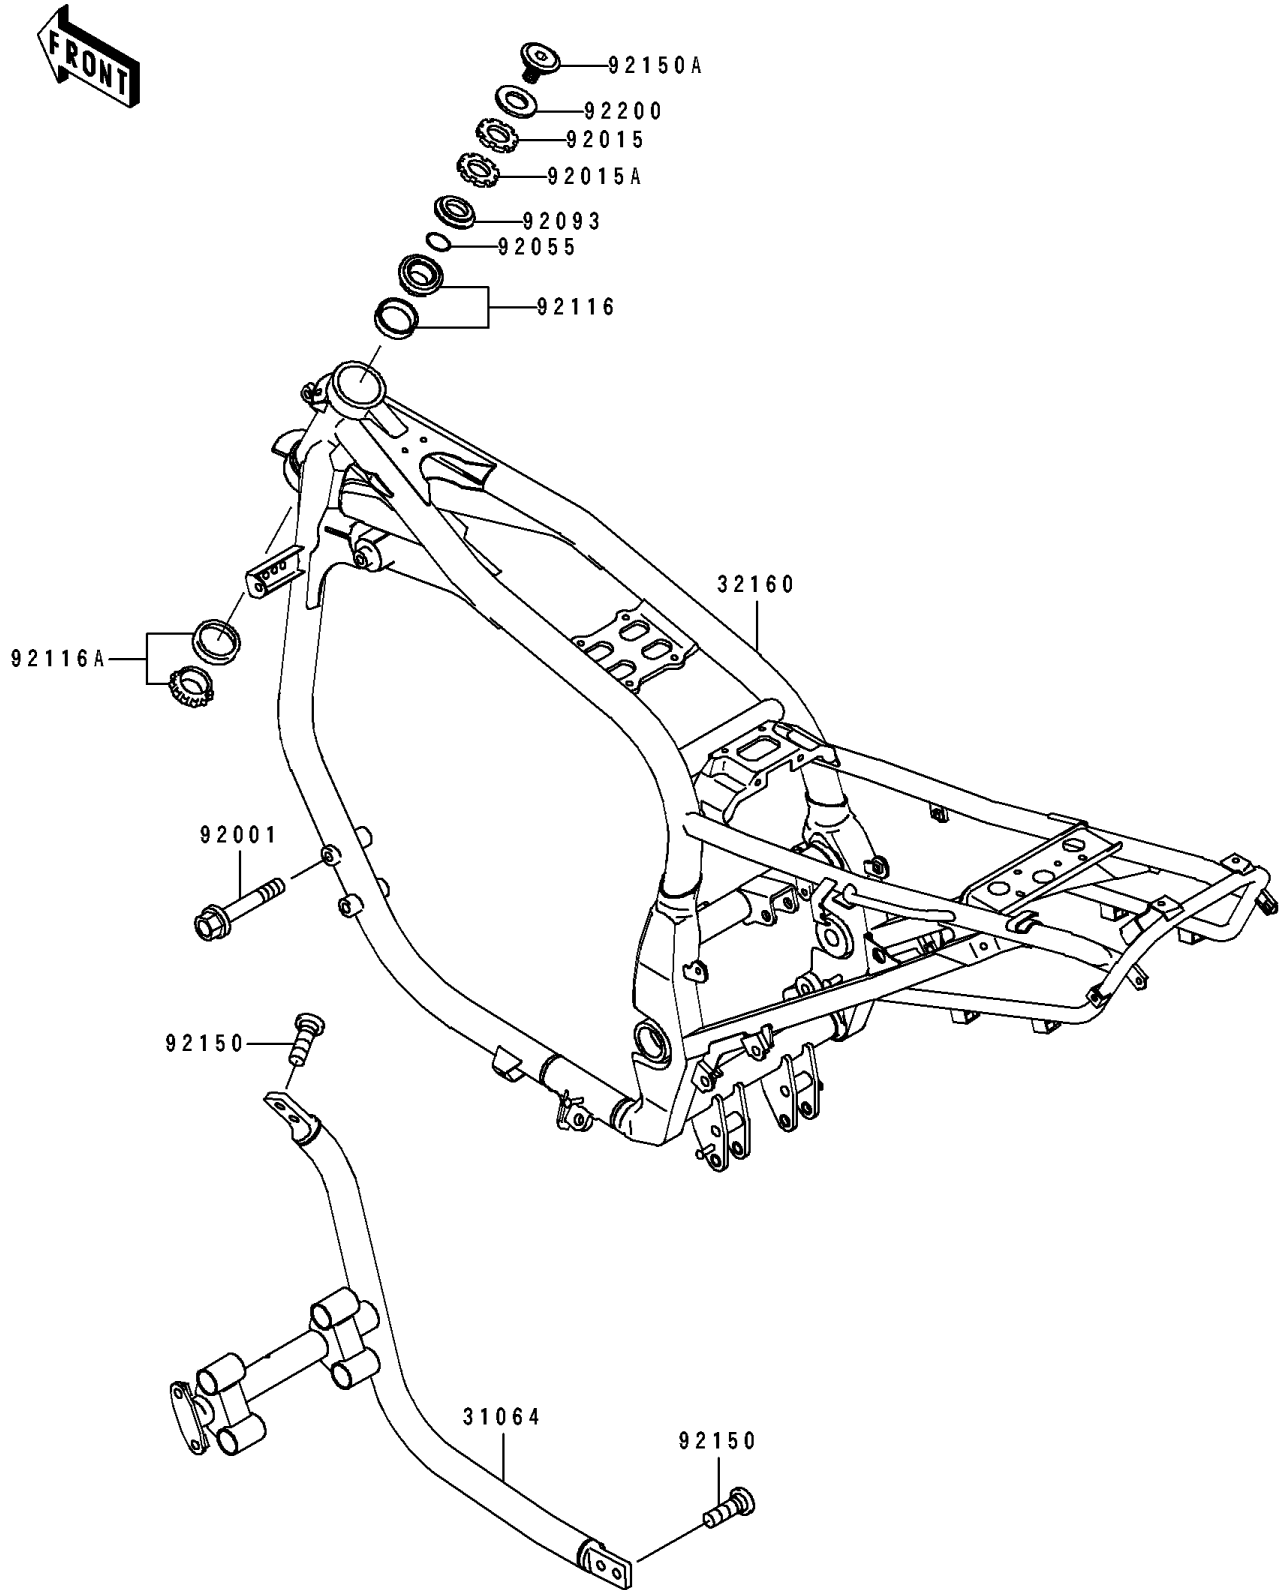

1996 GPZ 1100 ABS PARTS DIAGRAM

Frame

F2120

1996 GPZ 1100 ABS PARTS LIST

Frame

ITEM NAME	PART NUMBER	QUANTITY
PIPE-COMP,DOWNTUBE,RH (Ref # 31064)	31064-1169	1
FRAME-COMP (Ref # 32160)	32160-1407	1
BOLT,10X75 (Ref # 92001)	92001-4021	2
NUT,28MM,T=6 (Ref # 92015)	92015-1417	1
NUT,STEERING STEM,28MM (Ref # 92015A)	92015-1976	1
RING-O (Ref # 92055)	92055-1470	1
SEAL,MN036N1-A (Ref # 92093)	92093-1383	1
BEARING-ROLLER,HR320/28XJE (Ref # 92116)	92116-1067	1
BEARING-ROLLER,HI-CAP32006JRRS (Ref # 92116A)	92116-1069	1
BOLT,SOCKET,10X30 (Ref # 92150)	92150-1690	4
BOLT,STEERING,16X24 (Ref # 92150A)	92150-1883	1
WASHER,16X41X4.5 (Ref # 92200)	92200-1273	1