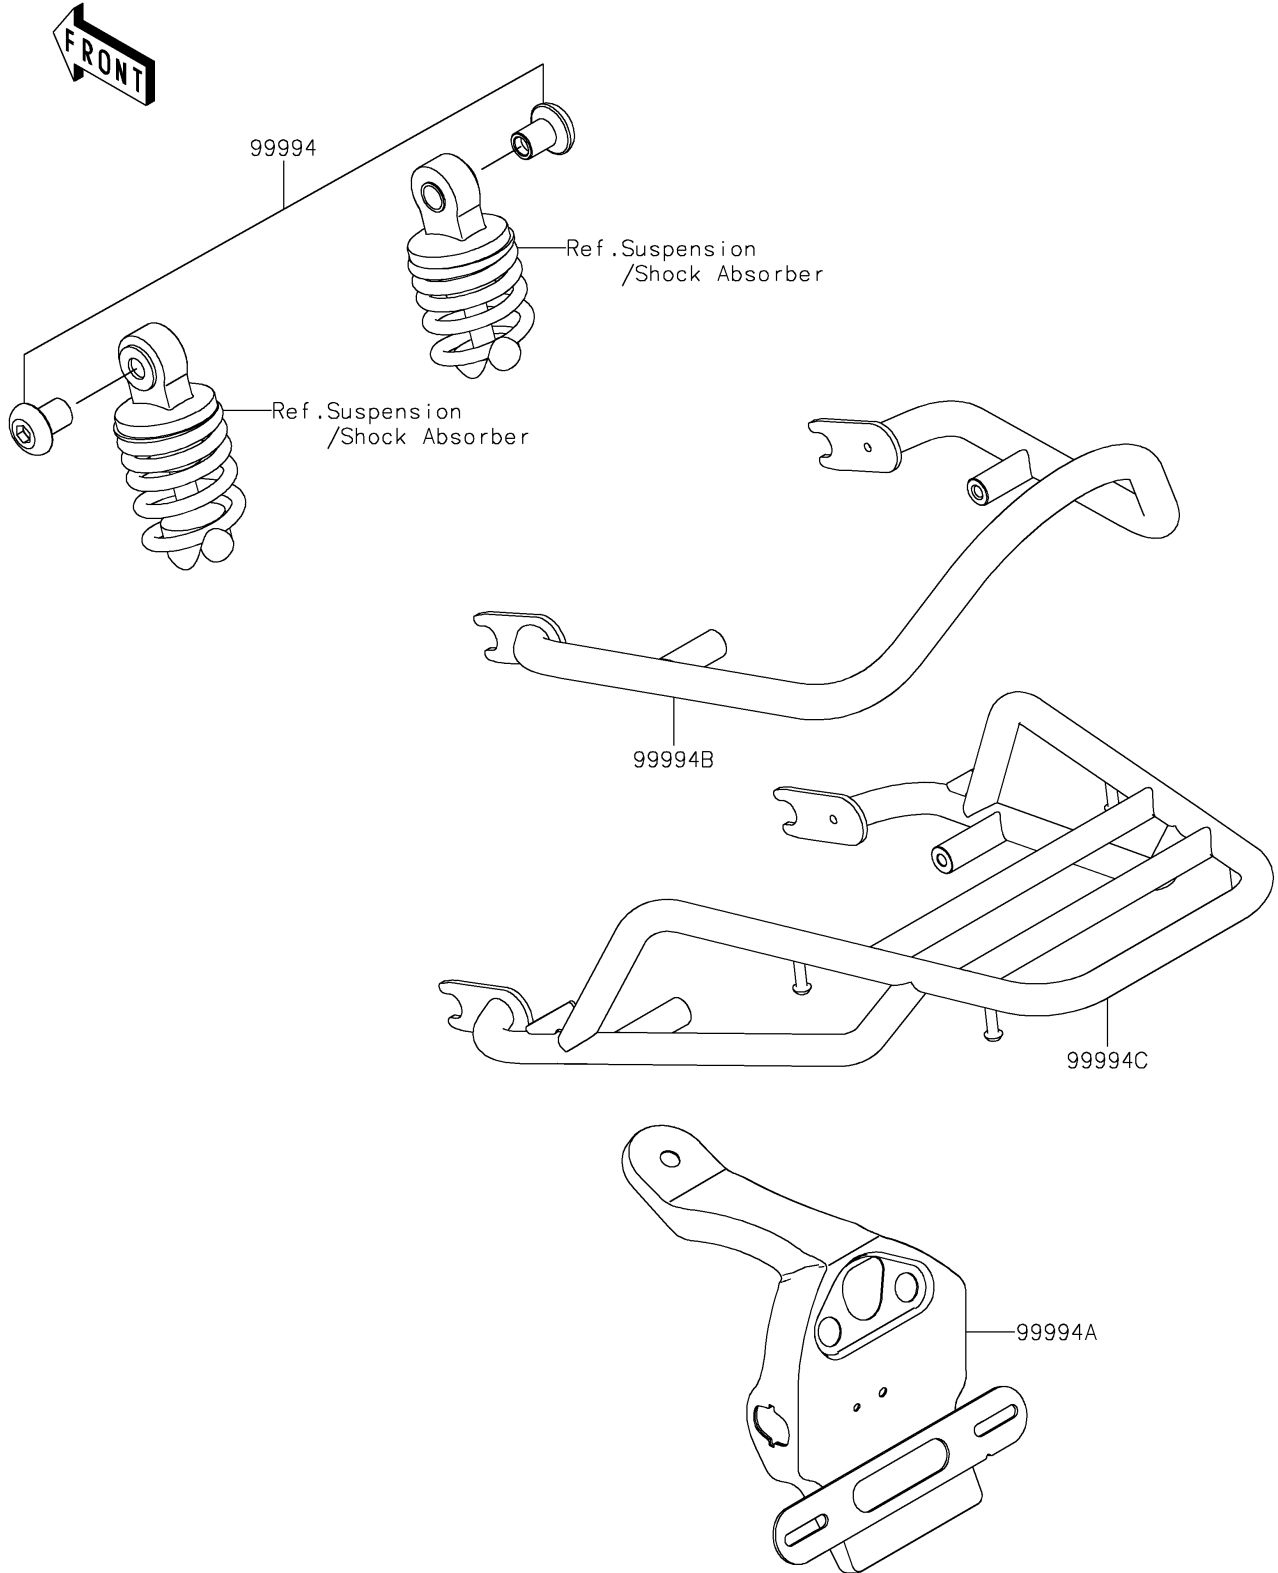

2023 W800 PARTS DIAGRAM

Accessory(RR Carrier and Grab Rail etc)

F2910D

2023 W800 PARTS LIST

Accessory(RR Carrier and Grab Rail etc)

ITEM NAME	PART NUMBER	QUANTITY
HOOK NUT (Ref # 99994)	99994-1221	1
TAIL LAMP BKT,PLATING (Ref # 99994A)	99994-1354	1
GRAB RAIL,PLATING (Ref # 99994B)	99994-1447	1
REAR CARRIER,PLATING (Ref # 99994C)	99994-1448	1