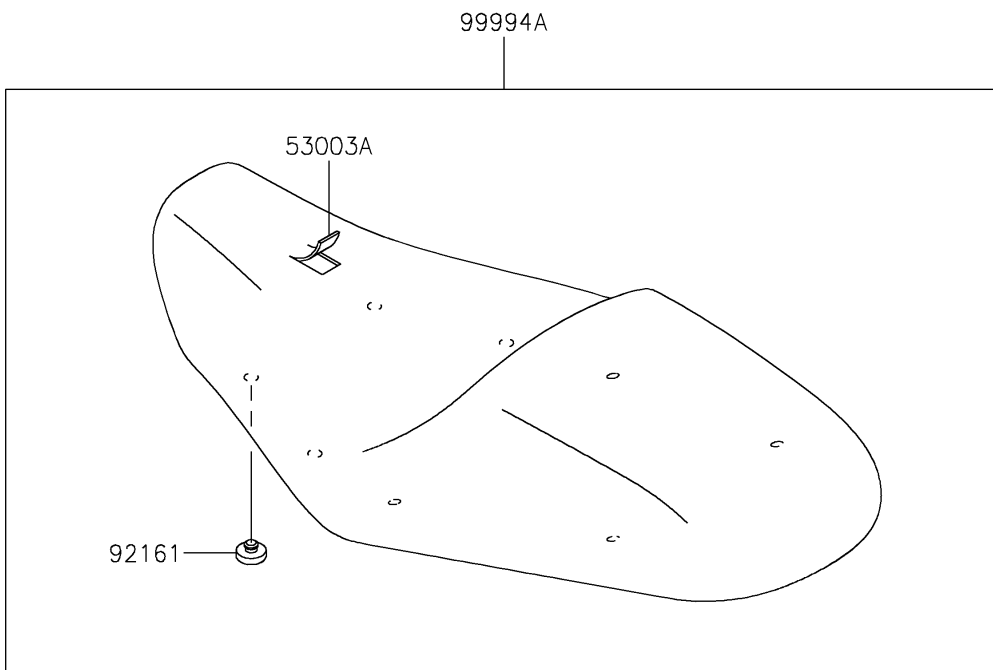

2025 W800 PARTS DIAGRAM

Accessory(Seat)

F2910C

2025 W800 PARTS LIST

Accessory(Seat)

ITEM NAME	PART NUMBER	QUANTITY
LEATHER,SEAT,BLACK+BLK (Ref # 53003)	53003-0582-64E	1
LEATHER,BLACK+BRN+SIL (Ref # 53003A)	53003-0583-61Q	1
DAMPER (Ref # 92161)	92161-2148	8
LOW SEAT,BLACK+BLK (Ref # 99994)	99994-1572-64E	1
CAFE SEAT (Ref # 99994A)	99994-1573	1