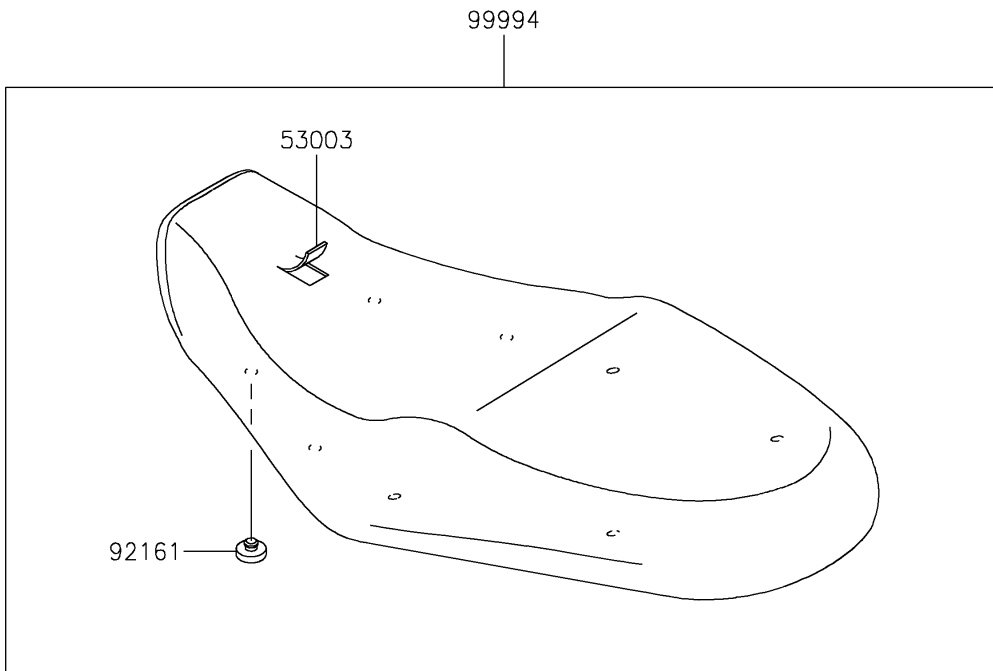

2025 W800 PARTS DIAGRAM

Accessory(Seat)

F2910C

2025 W800 PARTS LIST

Accessory(Seat)

ITEM NAME	PART NUMBER	QUANTITY
LEATHER,SEAT,BLACK+BLK (Ref # 53003)	53003-0582-64E	1
LEATHER,BLACK+BRN+SIL (Ref # 53003A)	53003-0583-61Q	1
DAMPER (Ref # 92161)	92161-2148	8
LOW SEAT,BLACK+BLK (Ref # 99994)	99994-1572-64E	1
CAFE SEAT (Ref # 99994A)	99994-1573	1