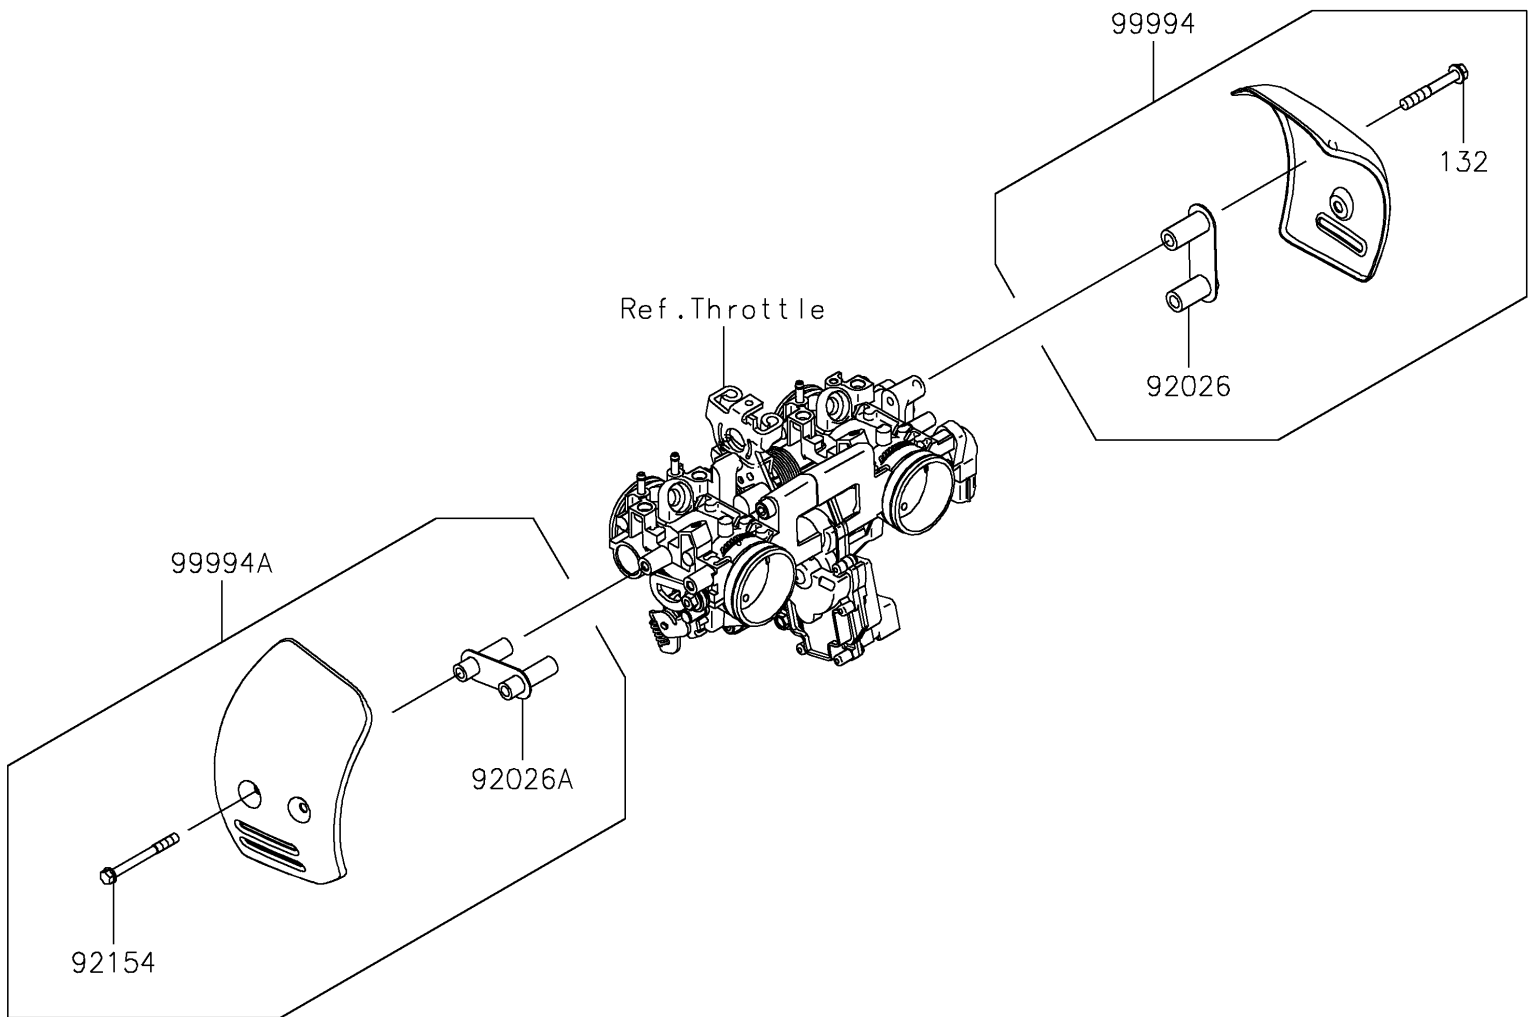

2025 W800 PARTS DIAGRAM

Accessory(Throttle Body Cover)

F2910A

2025 W800 PARTS LIST

Accessory(Throttle Body Cover)

| ITEM NAME | PART NUMBER | QUANTITY |
|----------------------------------------------|-------------|----------|
| SPACER (Ref # 92026) | 92026-0166 | 1 |
| SPACER (Ref # 92026A) | 92026-0889 | 1 |
| BOLT-FLANGED-SMALL,5X50 (Ref # 92154) | 92154-4052 | 2 |
| THROTTLE BODY COVER,RH,CHROME (Ref # 99994) | 99994-1226 | 1 |
| THROTTLE BODY COVER,LH,CHROME (Ref # 99994A) | 99994-1557 | 1 |
| BOLT-FLANGED-SMALL,6X40 (Ref # 132) | 132E0640 | 2 |