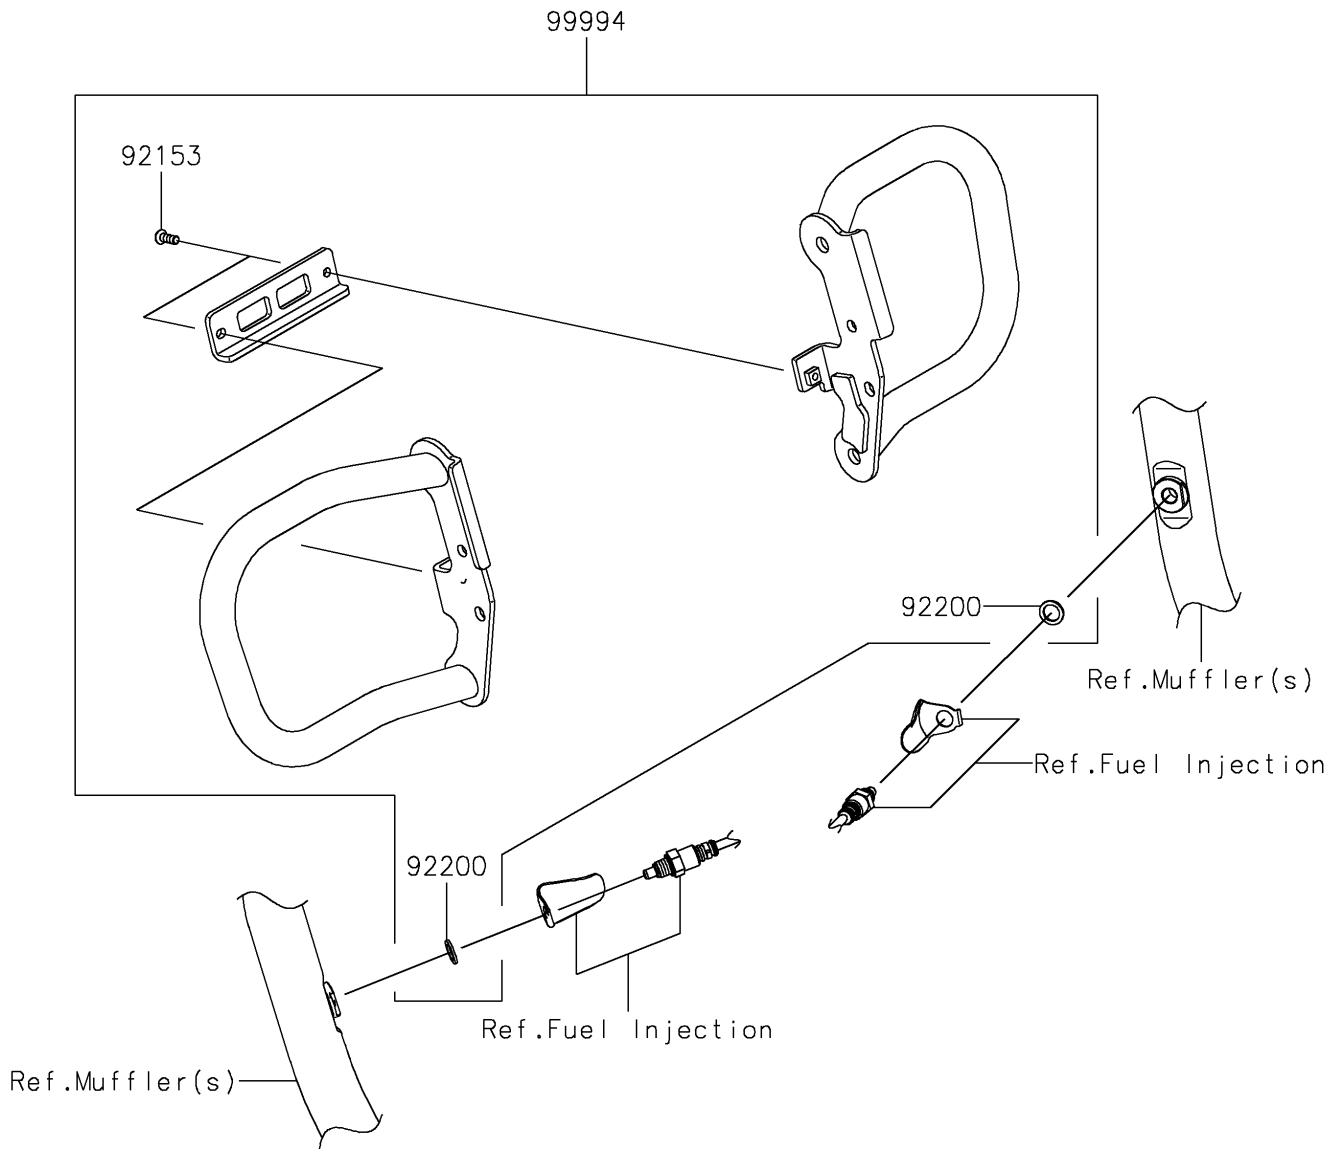

2023 W800 PARTS DIAGRAM

Accessory(Engine Guard)

F2910

2023 W800 PARTS LIST

Accessory(Engine Guard)

ITEM NAME	PART NUMBER	QUANTITY
BOLT,SOCKET,6X16 (Ref # 92153)	92153-1785	2
WASHER,12.5X18X1.6 (Ref # 92200)	92200-0087	2
ENGINE GUARD,PLATING (Ref # 99994)	99994-1446	1