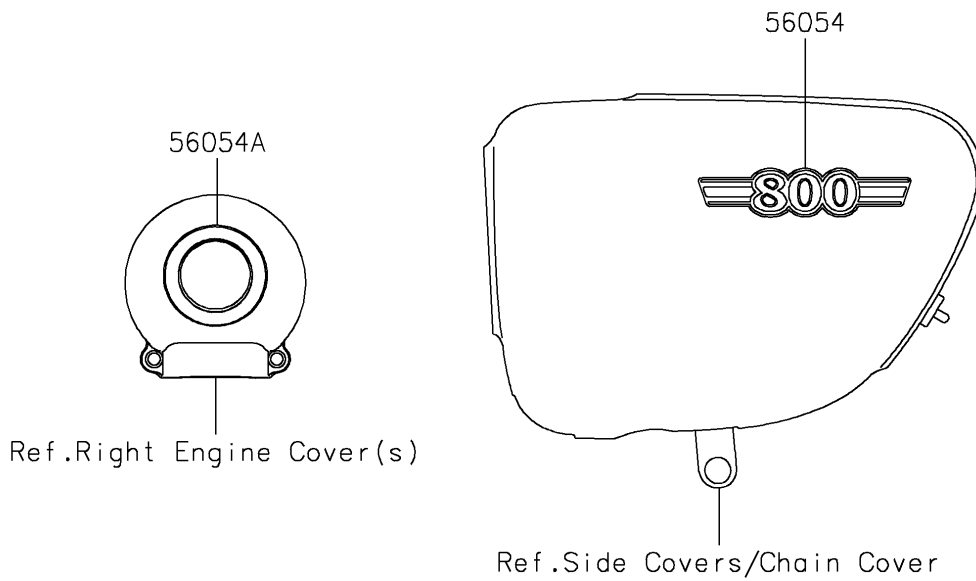

2025 W800 PARTS DIAGRAM

Decals(DSFNN/DSFNL)

F2861C

2025 W800 PARTS LIST

Decals(DSFNN/DSFNL)

ITEM NAME	PART NUMBER	QUANTITY
MARK,SIDE COVER,800 (Ref # 56054)	56054-1690	2
MARK,BEVEL GEAR COVER (Ref # 56054A)	56054-2514	1
MARK,FUEL TANK,LH,W (Ref # 56054B)	56054-2562	1
MARK,FUEL TANK,RH,W (Ref # 56054C)	56054-2563	1