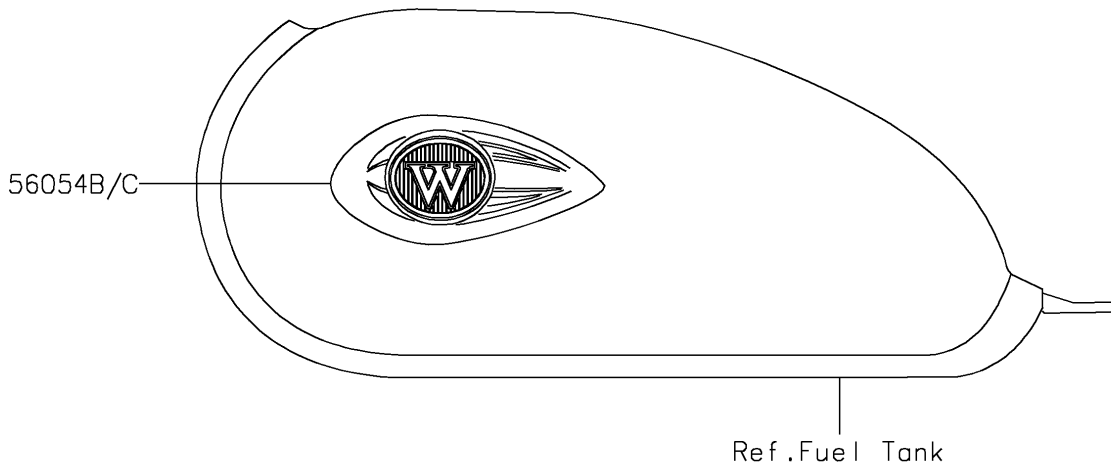

2025 W800 PARTS DIAGRAM

Decals(DSFNN/DSFNL)

F2861C

2025 W800 PARTS LIST

Decals(DSFNN/DSFNL)

ITEM NAME	PART NUMBER	QUANTITY
MARK,SIDE COVER,800 (Ref # 56054)	56054-1690	2
MARK,BEVEL GEAR COVER (Ref # 56054A)	56054-2514	1
MARK,FUEL TANK,LH,W (Ref # 56054B)	56054-2562	1
MARK,FUEL TANK,RH,W (Ref # 56054C)	56054-2563	1