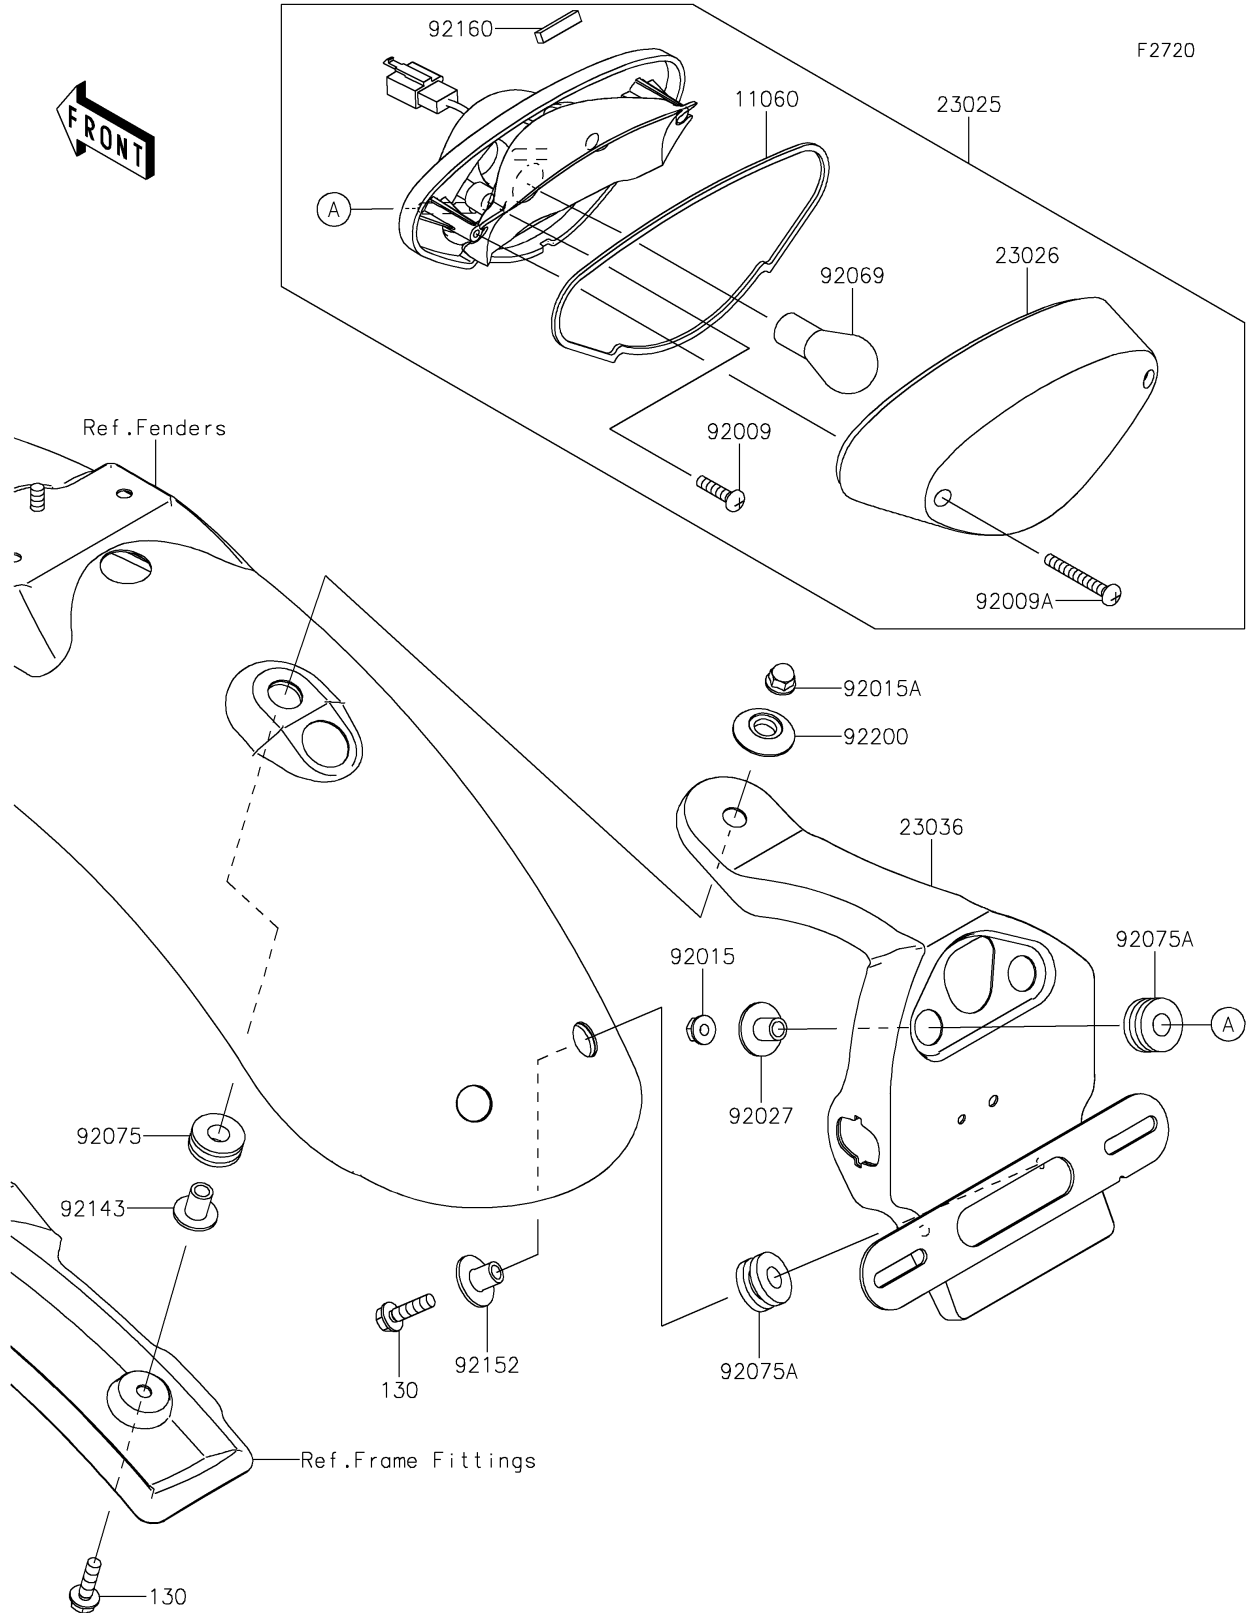

2023 W800 PARTS DIAGRAM

Taillight(s)

2023 W800 PARTS LIST

Taillight(s)

ITEM NAME	PART NUMBER	QUANTITY
GASKET, TAIL LAMP LENS (Ref # 11060)	11060-1901	1
LAMP-TAIL (Ref # 23025)	23025-0386	1
LENS, TAIL LAMP (Ref # 23026)	23026-0033	1
BRACKET-TAIL LAMP (Ref # 23036)	23036-0035	1
SCREW, TAPPING, 4X12 (Ref # 92009)	92009-1381	2
SCREW, TAPPING, 4X35 (Ref # 92009A)	92009-1687	2
NUT, FLANGED, 6MM, BLACK (Ref # 92015)	92015-1233	2
NUT, CAP, 6MM (Ref # 92015A)	92015-1385	1
COLLAR, L=13.1, BLACK (Ref # 92027)	92027-1450	2
BULB, 12V 21/5W (Ref # 92069)	92069-063	1
DAMPER (Ref # 92075)	92075-1185	1
DAMPER, 10X24X12 (Ref # 92075A)	92075-1690	4
COLLAR, L=15.6 (Ref # 92143)	92143-1041	1
COLLAR (Ref # 92152)	92152-0365	2
DAMPER (Ref # 92160)	92160-1998	1
WASHER (Ref # 92200)	92200-1153	1
BOLT-FLANGED, 6X22 (Ref # 130)	130BA0622	3