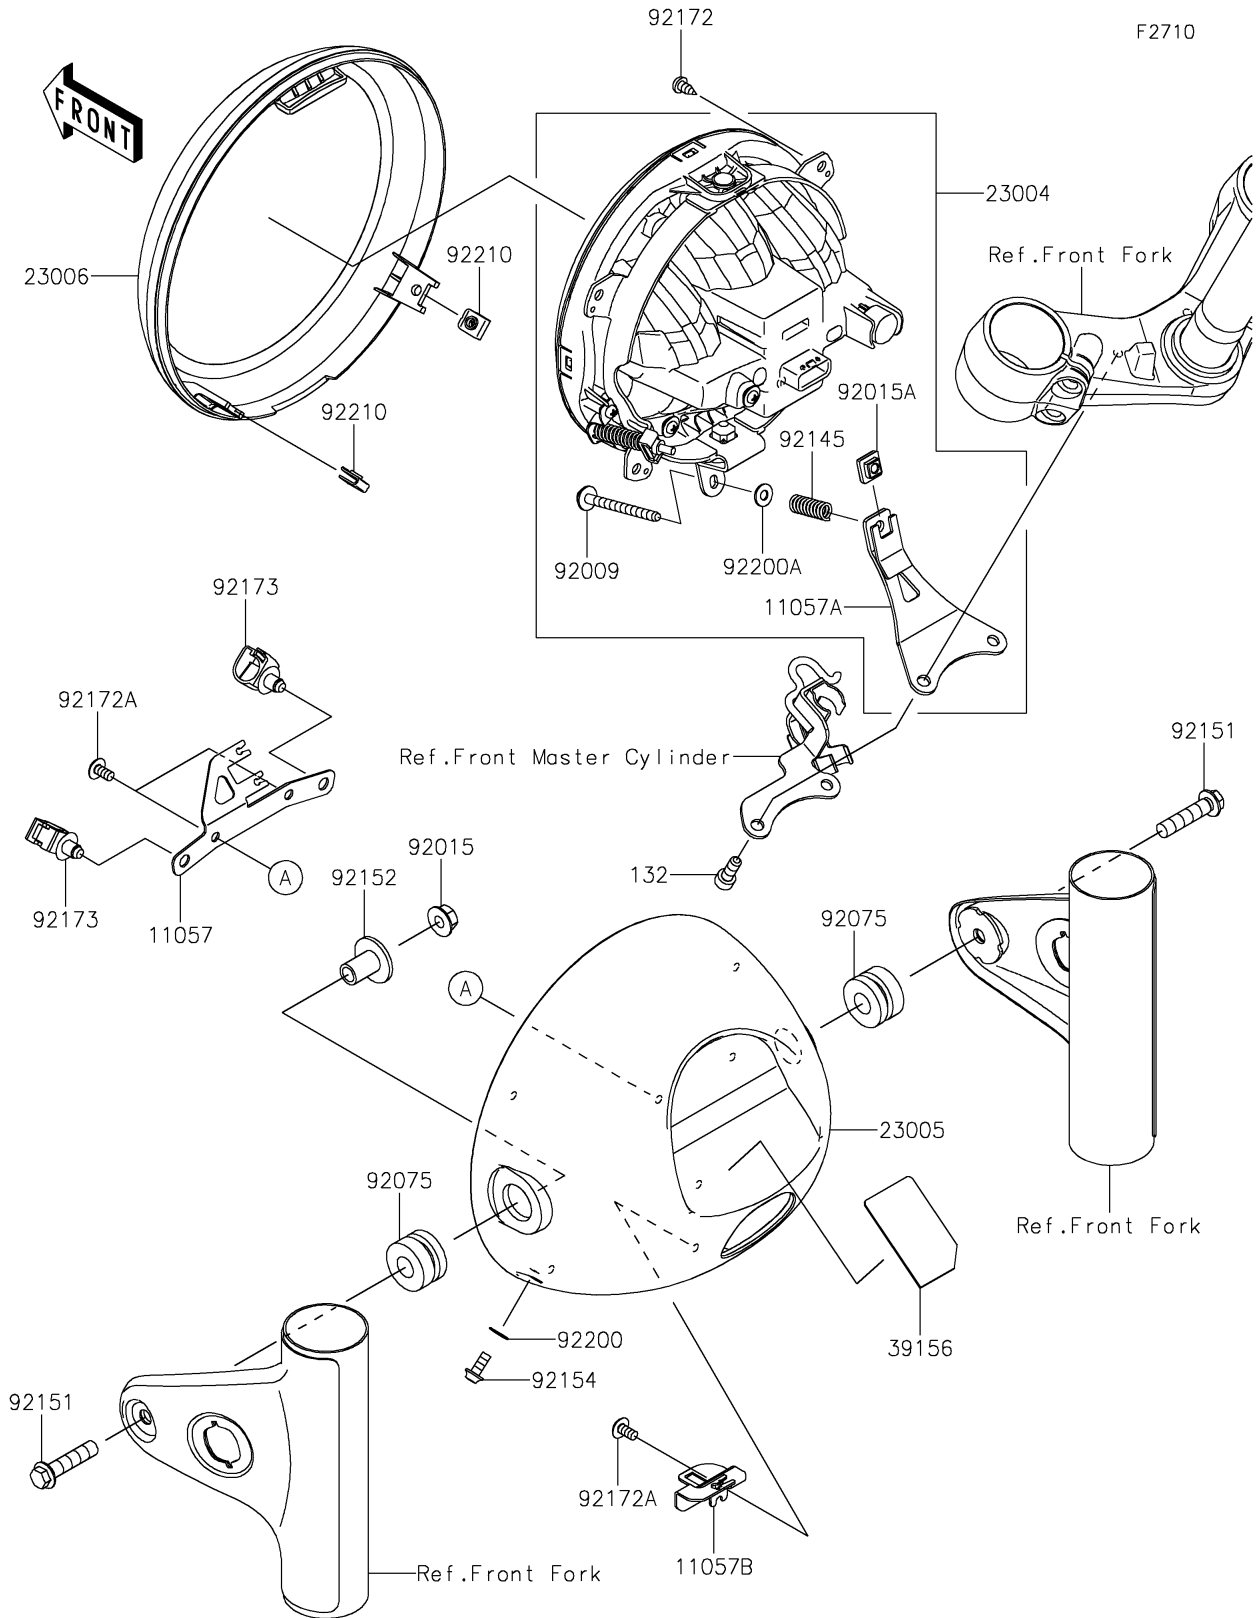

# 2023 W800 PARTS DIAGRAM

Headlight(s)

### Headlight(s)

ITEM NAME	PART NUMBER	QUANTITY
BRACKET (Ref # 11057)	11057-2298	1
BRACKET,HEAD LAMP AIMING (Ref # 11057A)	11057-2697	1
BRACKET,ABS SENSOR (Ref # 11057B)	11057-2856	1
LAMP-HEAD,LED (Ref # 23004)	23004-0390	1
BODY-COMP-HEAD LAMP,EBONY (Ref # 23005)	23005-0049-H8	1
RIM-LAMP (Ref # 23006)	23006-0019	1
PAD (Ref # 39156)	39156-2565	1
SCREW,ADJUST,5X55 (Ref # 92009)	92009-1683	1
NUT,FLANGED,8MM (Ref # 92015)	92015-1014	2
NUT,5MM (Ref # 92015A)	92015-1897	1
DAMPER (Ref # 92075)	92075-1736	2
SPRING (Ref # 92145)	92145-1887	1
BOLT,FLANGED,8X35 (Ref # 92151)	92151-1537	2
COLLAR,8X12X20.3 (Ref # 92152)	92152-2433	2
BOLT,SOCKET,5X12 (Ref # 92154)	92154-0917	2
SCREW,TAPPING,5X12 (Ref # 92172)	92172-0239	4
SCREW,TAPPING,5X10 (Ref # 92172A)	92172-0262	3
CLAMP,12MM DIA. (Ref # 92173)	92173-0736	2
WASHER,NYLON,5.3X11.5X0.5 (Ref # 92200)	92200-1480	2
WASHER (Ref # 92200A)	92200-2282	1
NUT (Ref # 92210)	92210-0571	2
BOLT-FLANGED-SMALL,6X16 (Ref # 132)	132BC0616	2