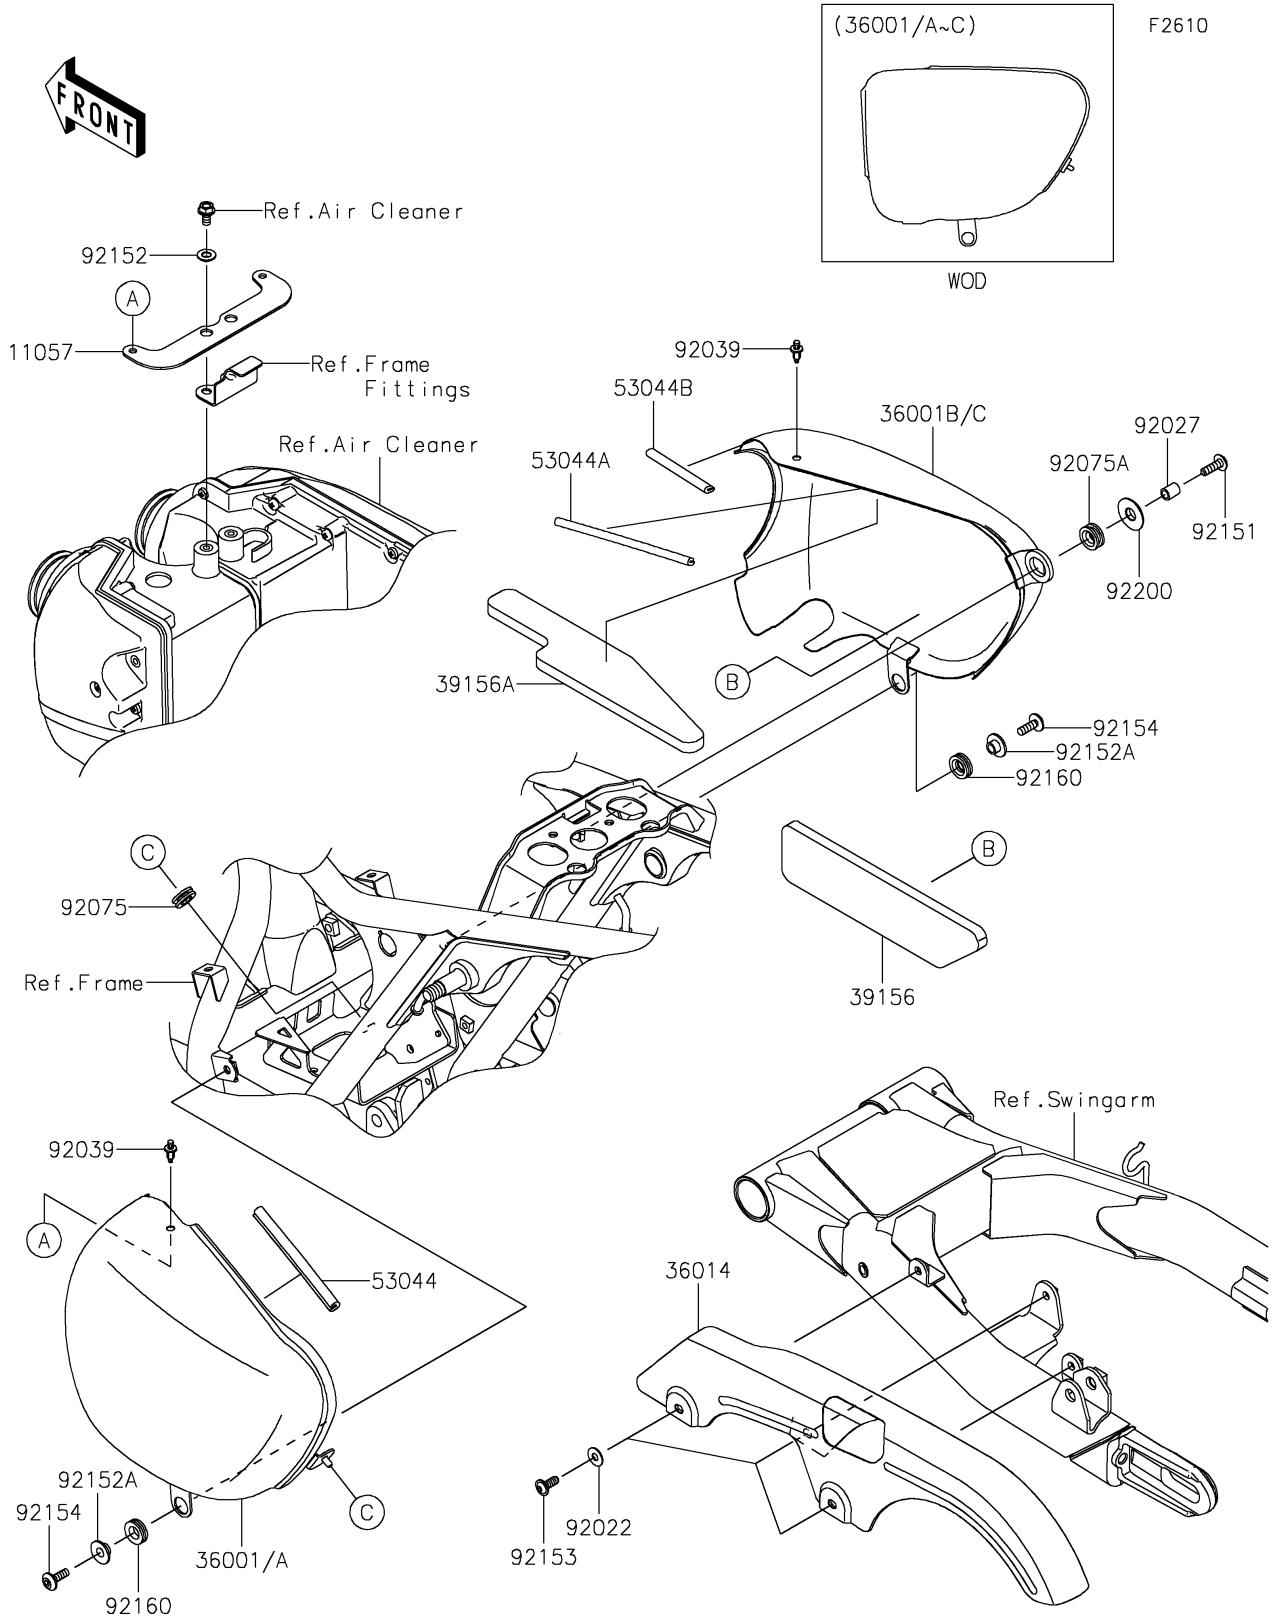

# 2023 W800 PARTS DIAGRAM

## Side Covers/Chain Cover

### Side Covers/Chain Cover

ITEM NAME	PART NUMBER	QUANTITY
BRACKET (Ref # 11057)	11057-2999	1
COVER-SIDE,LH,M.D.BLACK (Ref # 36001)	36001-0694-17K	1
COVER-SIDE,RH,M.D.BLACK (Ref # 36001B)	36001-0696-17K	1
CASE-CHAIN (Ref # 36014)	36014-0575	1
PAD,SIDE COVER,RH,LWR (Ref # 39156)	39156-0676	1
PAD,SIDE COVER,RH,UPP (Ref # 39156A)	39156-2533	1
TRIM (Ref # 53044)	53044-0667	1
TRIM,L=120 (Ref # 53044A)	53044-1171	1
TRIM,L=80 (Ref # 53044B)	53044-1218	1
WASHER,6.5X16X1.0 (Ref # 92022)	92022-1093	3
COLLAR,6.8X10X12 (Ref # 92027)	92027-162	1
RIVET (Ref # 92039)	92039-0023	2
DAMPER (Ref # 92075)	92075-1629	1
DAMPER (Ref # 92075A)	92075-1634	1
BOLT,SOCKET,6X20 (Ref # 92151)	92151-1750	1
COLLAR (Ref # 92152)	92152-0275	2
COLLAR,L=7.4 (Ref # 92152A)	92152-2538	2
BOLT,SOCKET,6X16 (Ref # 92153)	92153-0817	3
BOLT,SOCKET,6X18 (Ref # 92154)	92154-2438	2
DAMPER (Ref # 92160)	92160-1278	2
WASHER (Ref # 92200)	92200-1153	1