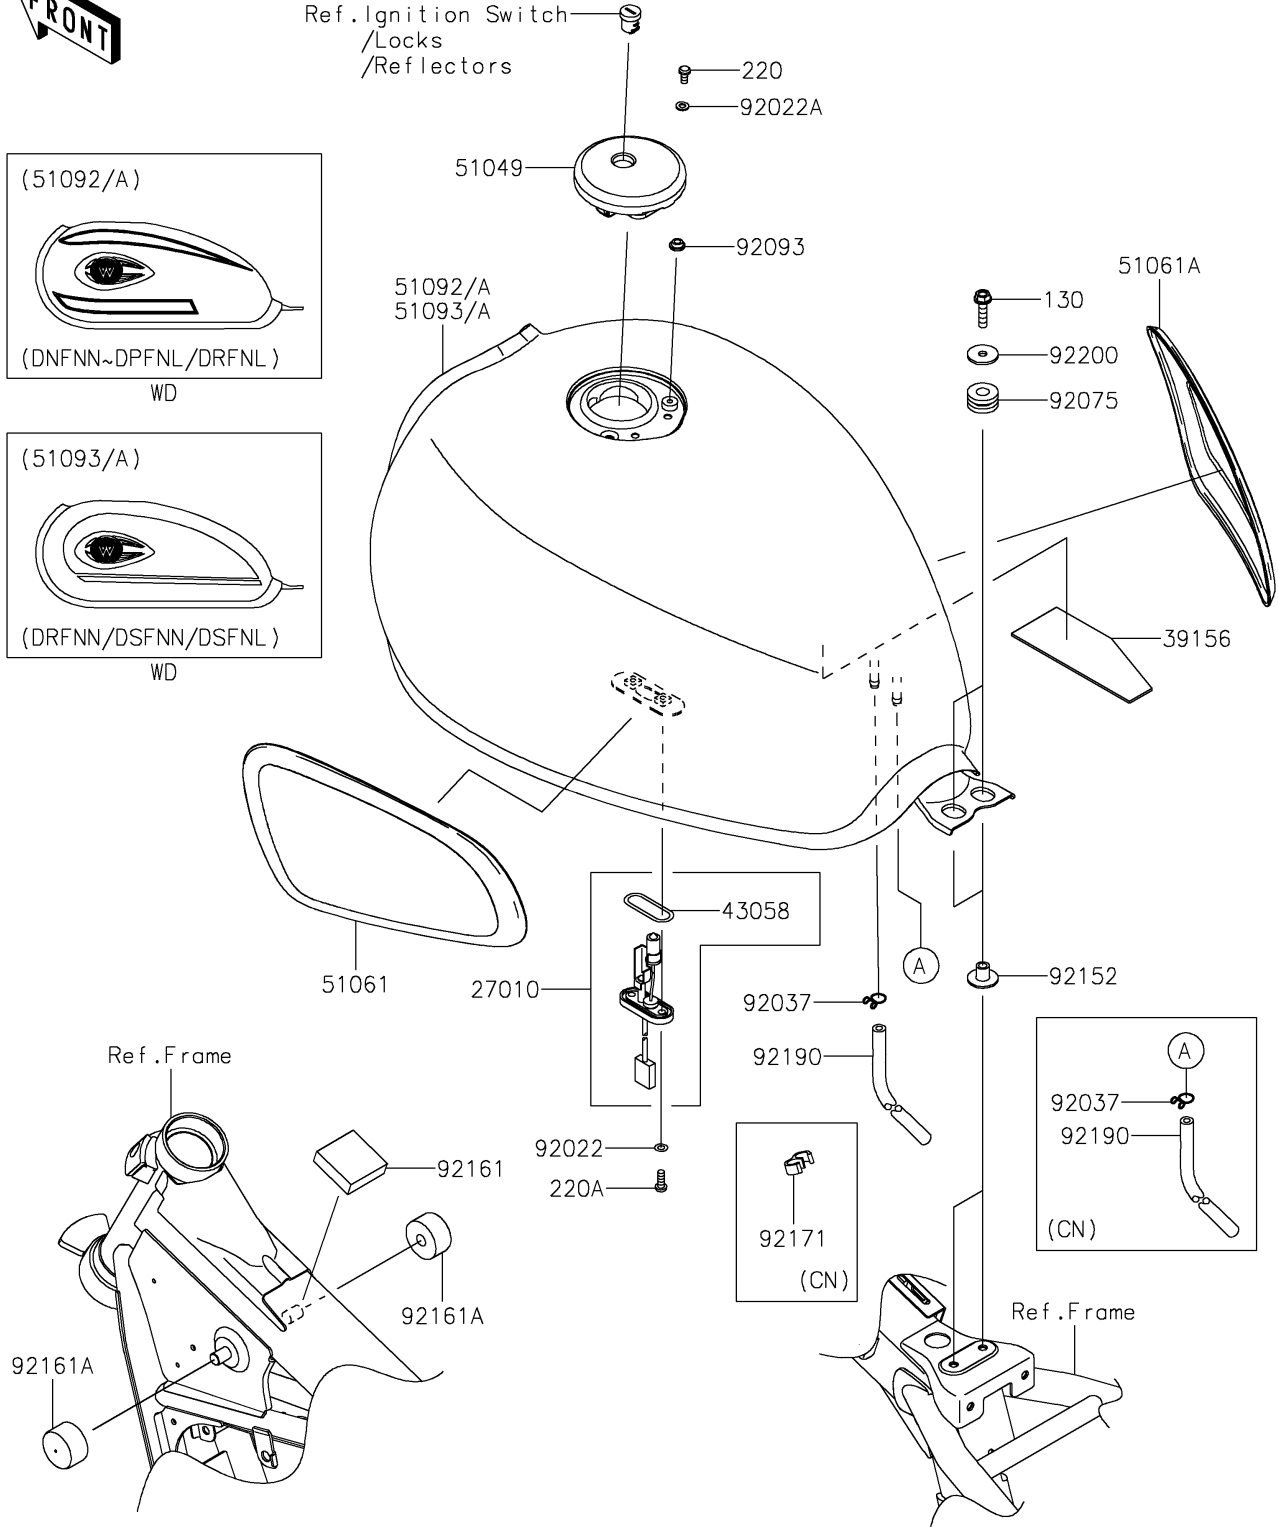

2023 W800 PARTS DIAGRAM

Fuel Tank

F2410

2023 W800 PARTS LIST

Fuel Tank

ITEM NAME	PART NUMBER	QUANTITY
SWITCH,FUEL LEVEL (Ref # 27010)	27010-0718	1
PAD,FUEL TANK,INNER (Ref # 39156)	39156-2550	1
RING,FUEL LEVEL SWITCH (Ref # 43058)	43058-1004	1
CAP-TANK,FUEL (Ref # 51049)	51049-0003	1
PAD-KNEE,LH (Ref # 51061)	51061-0006	1
PAD-KNEE,RH (Ref # 51061A)	51061-0007	1
TANK-COMP-FUEL,C.F.RED (Ref # 51092)	51092-5129-816	1
TANK-COMP-FUEL,M.S.BLUE (Ref # 51092A)	51092-5356-54D	1
WASHER,5.2X10X1.5 (Ref # 92022)	92022-1023	2
WASHER,5.1X10X1.0 (Ref # 92022A)	92022-1977	2
CLAMP,TUBE (Ref # 92037)	92037-147	1
DAMPER,10X24X12 (Ref # 92075)	92075-1690	2
SEAL,FUEL TANK CAP (Ref # 92093)	92093-1030	1
COLLAR (Ref # 92152)	92152-0365	2
DAMPER,40X40X12 (Ref # 92161)	92161-2147	1
DAMPER,FUEL TANK (Ref # 92161A)	92161-2532	2
CLAMP (Ref # 92171)	92171-1184	1
TUBE,DRAIN (Ref # 92190)	92190-1453	1
WASHER,6.5X24X2 (Ref # 92200)	92200-2230	2
BOLT-FLANGED,6X25 (Ref # 130)	130BC0625	2
SCREW-PAN-CROS,5X10 (Ref # 220)	220AA0510	2
SCREW-PAN-CROS,5X14 (Ref # 220A)	220AA0514	2
CLAMP,TUBE (Ref # 92037)	92037-147	2
TUBE,DRAIN (Ref # 92190)	92190-1453	2