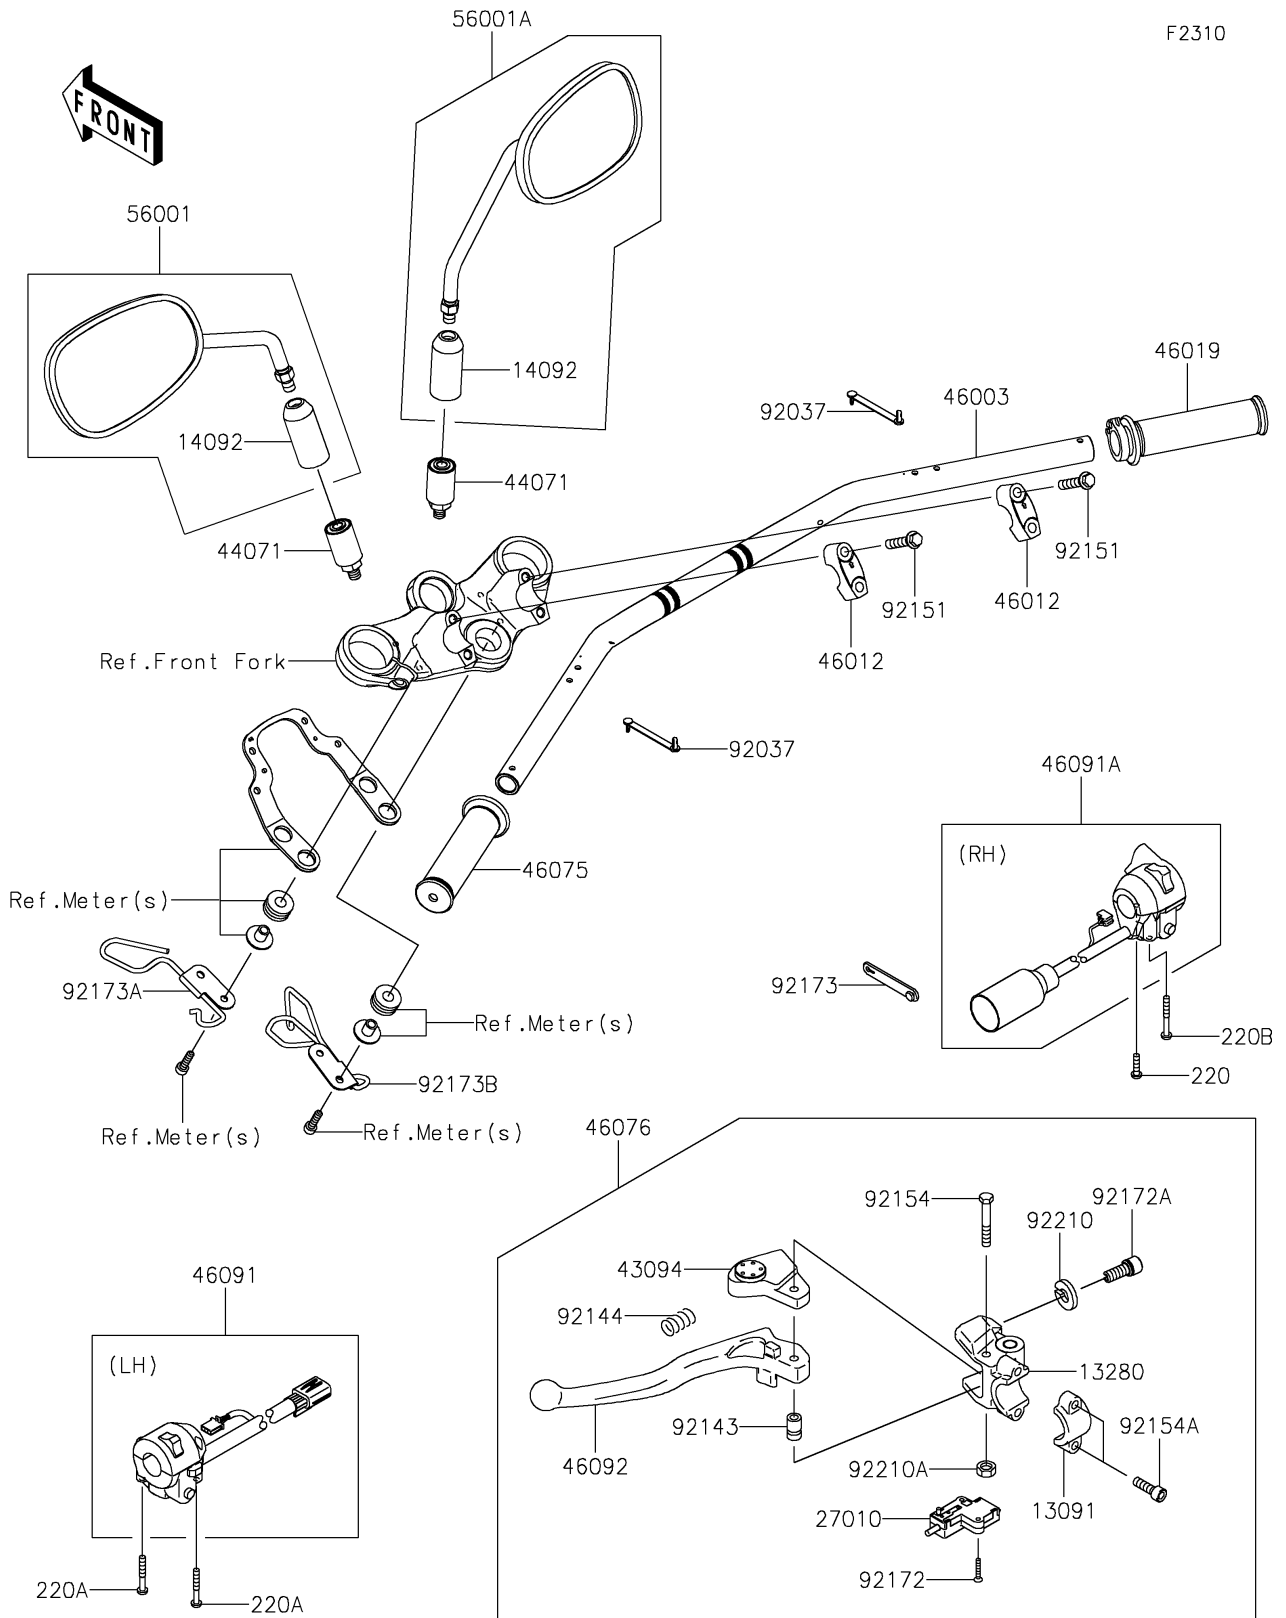

2022 W800 PARTS DIAGRAM

Handlebar

2022 W800 PARTS LIST

Handlebar

ITEM NAME	PART NUMBER	QUANTITY
HOLDER,CLUTCH LEVER (Ref # 13091)	13091-1624	1
HOLDER,CLUTCH LEVER (Ref # 13280)	13280-0248	1
COVER (Ref # 14092)	14092-1067	2
SWITCH,CLUTCH,BLACK (Ref # 27010)	27010-1094	1
ADJUSTER,CLUTCH LEVER (Ref # 43094)	43094-1053	1
DAMPER-ASSY (Ref # 44071)	44071-0877	2
HANDLE (Ref # 46003)	46003-0778	1
HOLDER-HANDLE,UPP (Ref # 46012)	46012-1267	2
GRIP-ASSY,THROTTLE (Ref # 46019)	46019-1110	1
GRIP,LH (Ref # 46075)	46075-1175	1
LEVER-ASSY-GRIP,CLUTCH (Ref # 46076)	46076-0159	1
HOUSING-ASSY-CONTROL,LH (Ref # 46091)	46091-0458	1
HOUSING-ASSY-CONTROL,RH (Ref # 46091A)	46091-0516	1
LEVER-GRIP,CLUTCH (Ref # 46092)	46092-1162	1
MIRROR-ASSY,LH (Ref # 56001)	56001-0253	1
MIRROR-ASSY,RH (Ref # 56001A)	56001-0254	1
CLAMP,SPEED,L=58 (Ref # 92037)	92037-1163	2
COLLAR (Ref # 92143)	92143-1379	1
SPRING (Ref # 92144)	92144-1467	1
BOLT,FLANGED,8X35 (Ref # 92151)	92151-1402	4
BOLT (Ref # 92154)	92154-2318	1
BOLT,SOCKET,6X20 (Ref # 92154A)	92154-2644	2
SCREW,3X16 (Ref # 92172)	92172-0183	2
SCREW (Ref # 92172A)	92172-1138	1
CLAMP (Ref # 92173)	92173-1526	1
CLAMP,HOUSING,LH (Ref # 92173A)	92173-2033	1
CLAMP,HOUSING,RH (Ref # 92173B)	92173-2132	1
NUT (Ref # 92210)	92210-1519	1
NUT,LOCK,6MM (Ref # 92210A)	92210-1544	1

2022 W800 PARTS LIST

Handlebar

ITEM NAME	PART NUMBER	QUANTITY
SCREW-PAN-CROS,5X20 (Ref # 220)	220AB0520	1
SCREW-PAN-CROS,5X35 (Ref # 220A)	220AB0535	2
SCREW-PAN-CROS,5X40 (Ref # 220B)	220AB0540	1