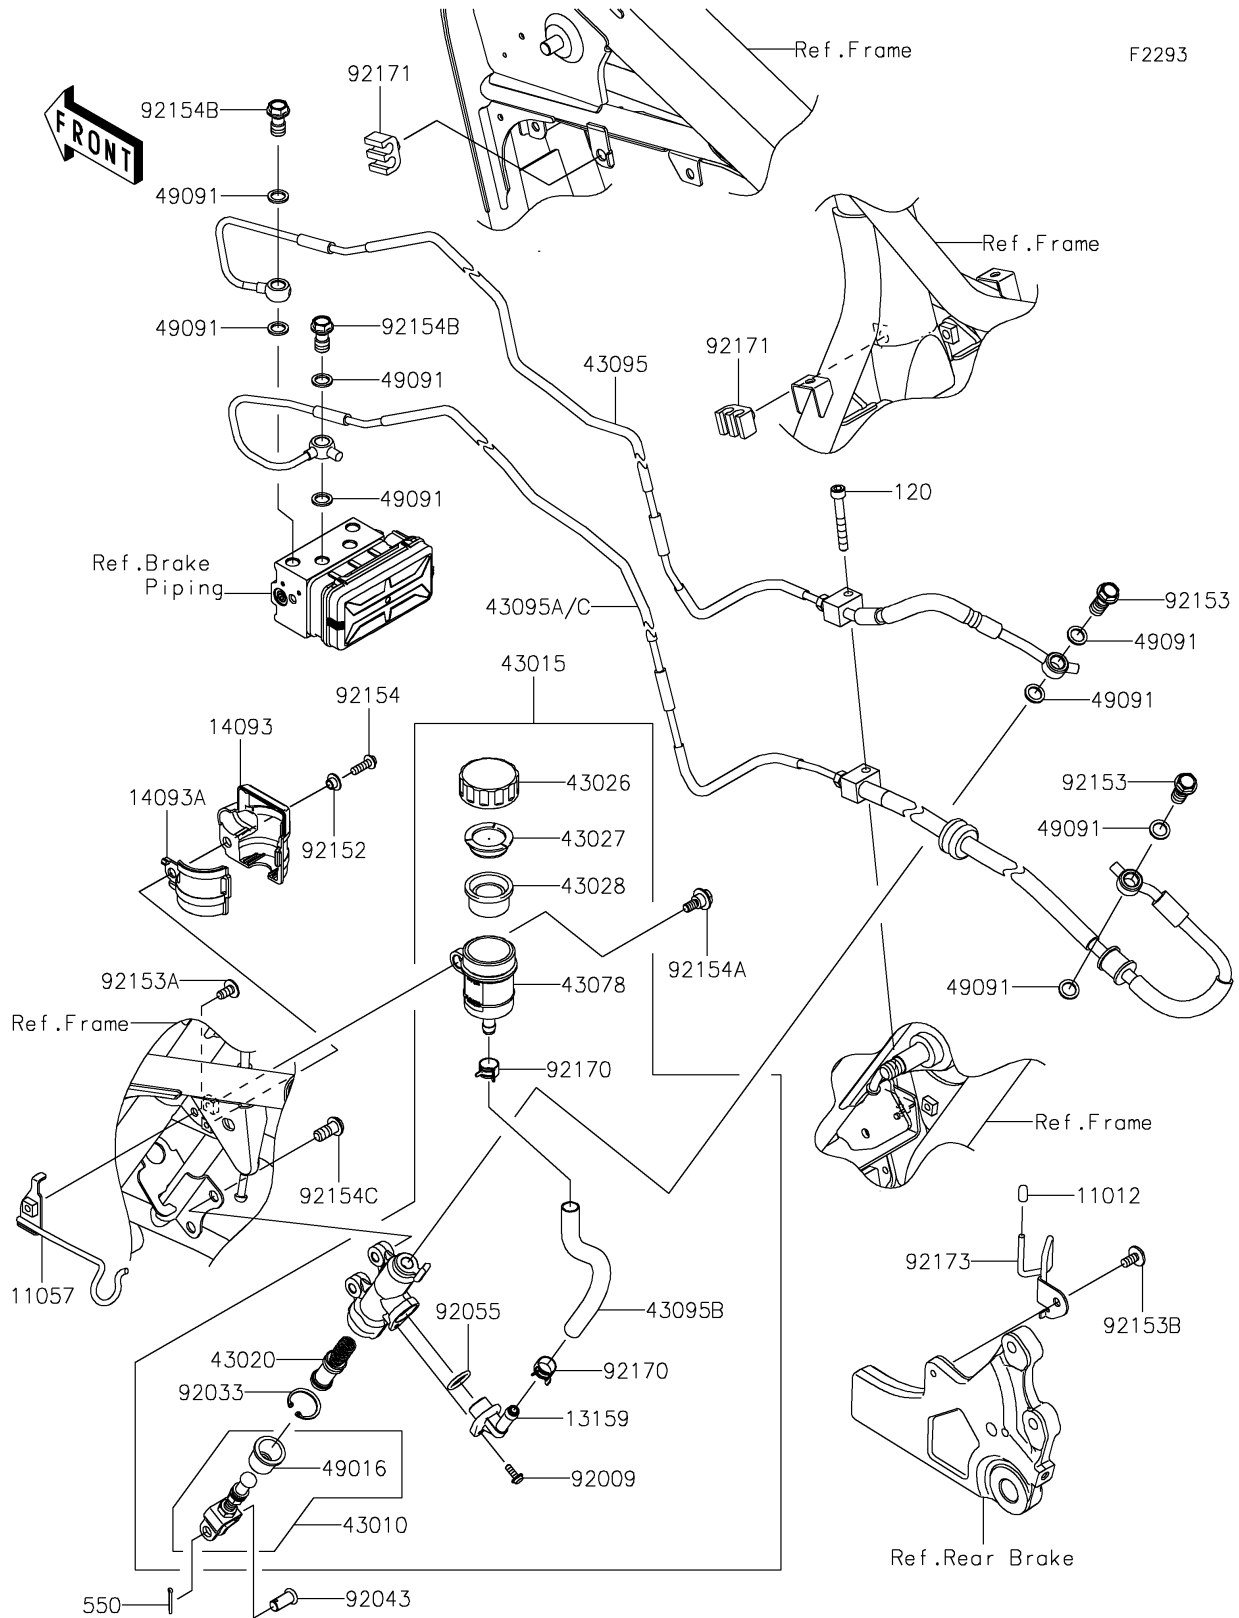

# 2023 W800 PARTS DIAGRAM

## Rear Master Cylinder

### Rear Master Cylinder

ITEM NAME	PART NUMBER	QUANTITY
CAP (Ref # 11012)	11012-1438	1
BRACKET,RR M/CYLINDER HOSE (Ref # 11057)	11057-2781	1
CONNECTOR (Ref # 13159)	13159-0030	1
COVER,RR RESERVOIR,OUTER (Ref # 14093)	14093-0653	1
COVER,RR RESERVOIR,INNER (Ref # 14093A)	14093-0654	1
ROD-ASSY-BRAKE (Ref # 43010)	43010-0027	1
CYLINDER-ASSY-MASTER,RR (Ref # 43015)	43015-0719	1
PISTON-COMP-BRAKE,RR (Ref # 43020)	43020-1067	1
CAP-BRAKE (Ref # 43026)	43026-0009	1
PLATE-DIAPHRAGM (Ref # 43027)	43027-1053	1
DIAPHRAGM (Ref # 43028)	43028-1065	1
RESERVOIR (Ref # 43078)	43078-0060	1
HOSE-BRAKE,HU-RR M/CYLINDER (Ref # 43095)	43095-1617	1
HOSE-BRAKE,HU-RR CALIPER (Ref # 43095A)	43095-1618	1
HOSE-BRAKE (Ref # 43095B)	43095-1692	1
COVER-SEAL,BRAKE PISTON (Ref # 49016)	49016-1103	1
WASHER-SEAL,10.1X14.5X1.5 (Ref # 49091)	49091-0001	8
SCREW (Ref # 92009)	92009-1570	1
RING-SNAP,20.9X24.6X1.2 (Ref # 92033)	92033-0079	1
PIN,8X17 (Ref # 92043)	92043-0104	1
RING-O,14.8X2.4 (Ref # 92055)	92055-0741	1
COLLAR,5.3X7.3X5.3 (Ref # 92152)	92152-2190	1
BOLT,OIL,L=23 (Ref # 92153)	92153-0627	2
BOLT,SOCKET,6X12 (Ref # 92153A)	92153-1617	1
BOLT,SOCKET,6X12 (Ref # 92153B)	92153-1948	1
BOLT,SOCKET,5X16 (Ref # 92154)	92154-0209	1
BOLT,FLANGED,6X16 (Ref # 92154A)	92154-0385	1
BOLT,BANJO,10X19 (Ref # 92154B)	92154-1554	2
BOLT,SOCKET,8X18 (Ref # 92154C)	92154-3919	2

### Rear Master Cylinder

ITEM NAME	PART NUMBER	QUANTITY
CLAMP,HOSE (Ref # 92170)	92170-1091	2
CLAMP (Ref # 92171)	92171-0818	2
CLAMP,BRAKE HOSE (Ref # 92173)	92173-1933	1
BOLT-SOCKET,6X45 (Ref # 120)	120CB0645	1
PIN-COTTER,2.0X15 (Ref # 550)	550AA2015	1