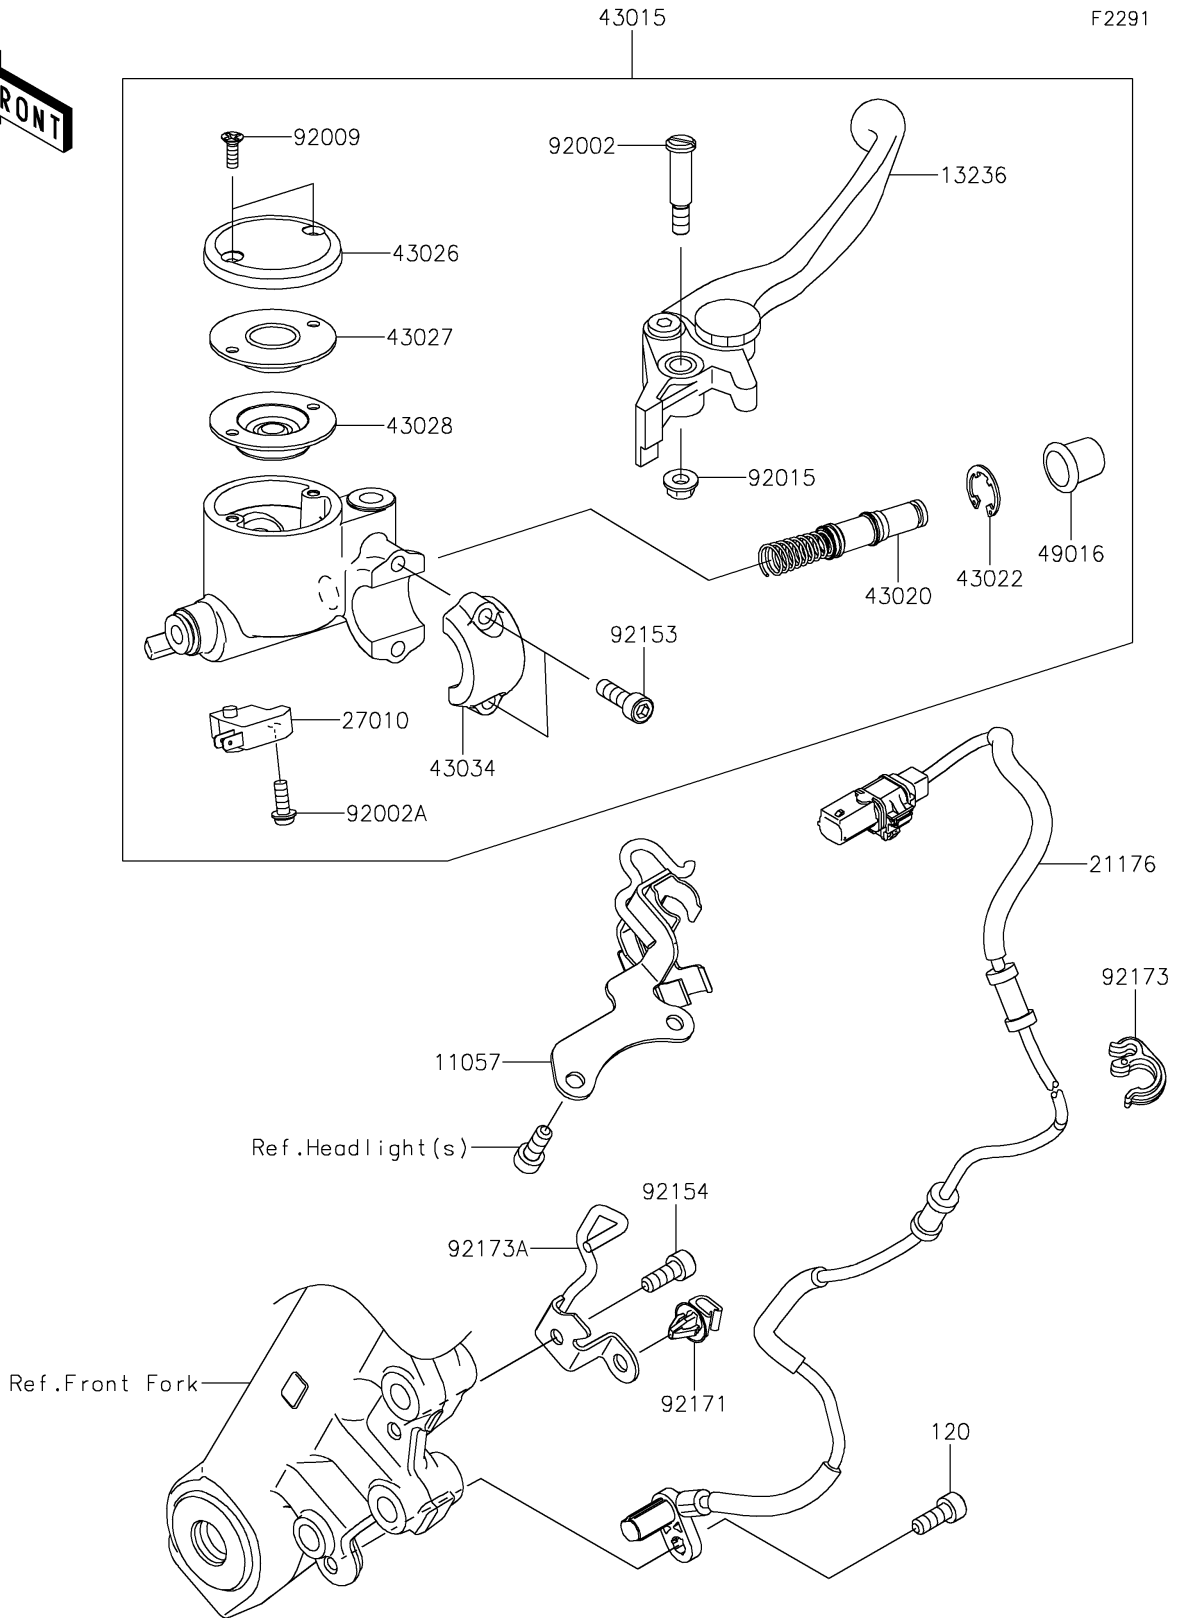

2025 W800 PARTS DIAGRAM

Front Master Cylinder

2025 W800 PARTS LIST

Front Master Cylinder

ITEM NAME	PART NUMBER	QUANTITY
BRACKET,BRAKE HOSE (Ref # 11057)	11057-1872	1
LEVER-COMP,FRONT BRAKE (Ref # 13236)	13236-1221	1
SENSOR,ABS,FR (Ref # 21176)	21176-0921	1
SWITCH,BRAKE (Ref # 27010)	27010-0762	1
CYLINDER-ASSY-MASTER,FR (Ref # 43015)	43015-0720	1
PISTON-COMP-BRAKE (Ref # 43020)	43020-1098	1
STOPPER-BRAKE,PISTON (Ref # 43022)	43022-1010	1
CAP-BRAKE (Ref # 43026)	43026-0024	1
PLATE-DIAPHRAGM (Ref # 43027)	43027-1058	1
DIAPHRAGM (Ref # 43028)	43028-1087	1
HOLDER-BRAKE (Ref # 43034)	43034-0065	1
COVER-SEAL,MASTER CYLINDER (Ref # 49016)	49016-1044	1
BOLT,LEVER SET,BLACK (Ref # 92002)	92002-1322	1
BOLT,SCREW,4X12 (Ref # 92002A)	92002-1323	1
SCREW,4MM (Ref # 92009)	92009-1458	2
NUT,FLANGED,6MM (Ref # 92015)	92015-1528	1
BOLT,SOCKET,6X20 (Ref # 92153)	92153-0417	2
BOLT,SOCKET,6X16 (Ref # 92154)	92154-4074	1
CLAMP (Ref # 92171)	92171-0640	1
CLAMP,HOSE&SENSOR LINE (Ref # 92173)	92173-1613	1
CLAMP,SENSOR LINE (Ref # 92173A)	92173-2159	1
BOLT-SOCKET,6X16 (Ref # 120)	120CB0616	1